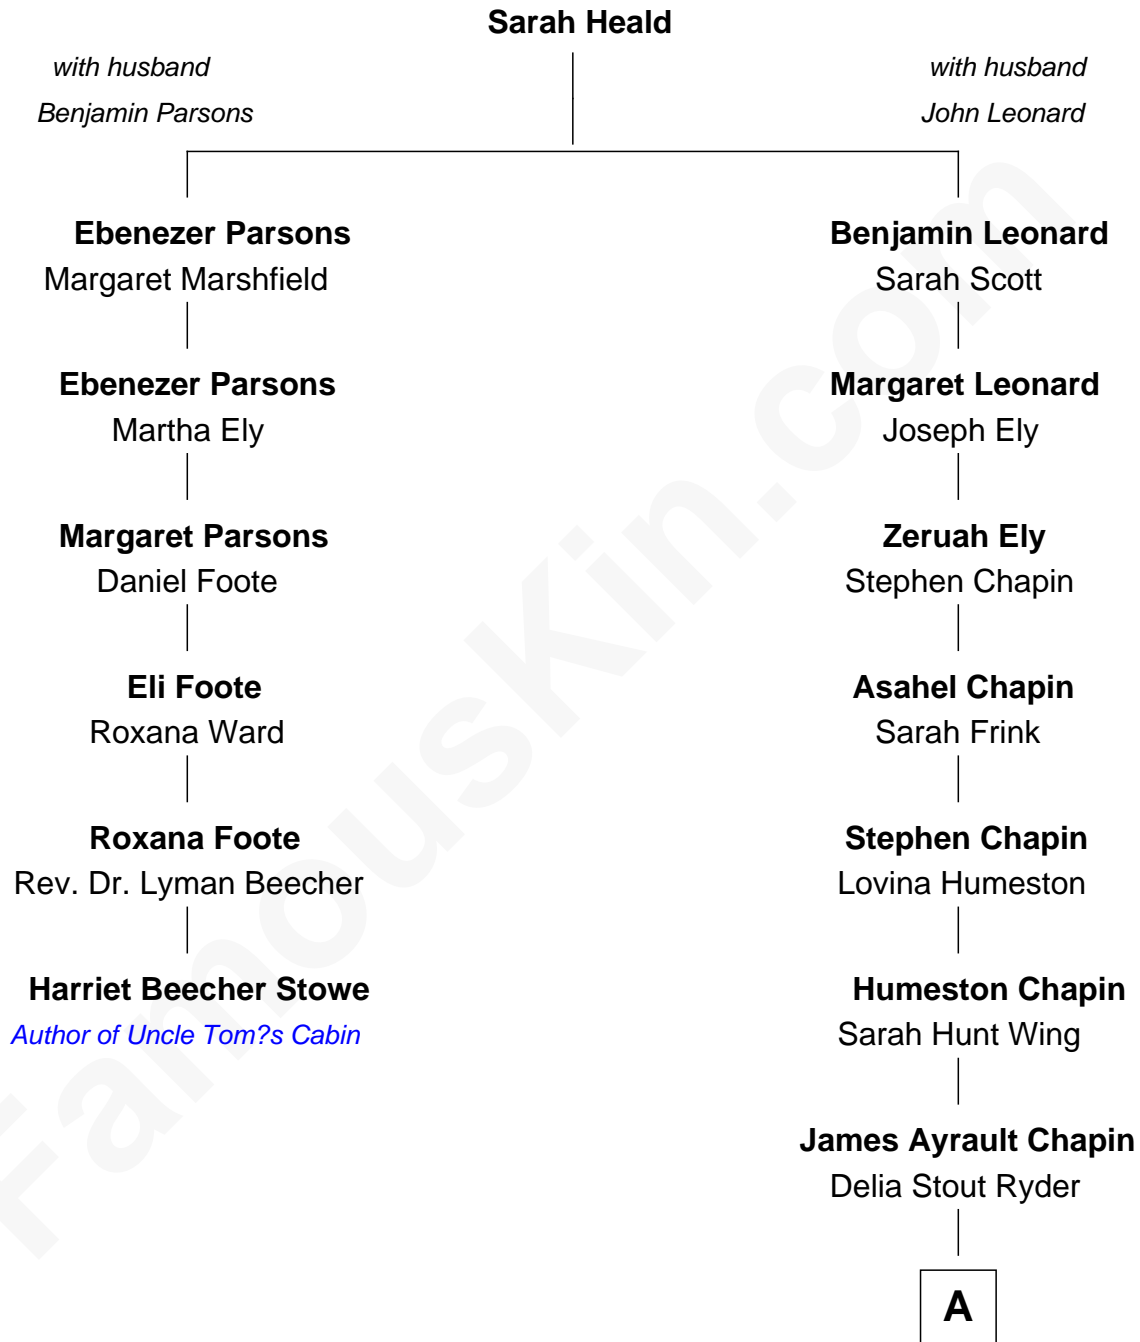

FamousKin.com Relationship Chart of

Harriet Beecher Stowe

Author of Uncle Tom's Cabin

5th cousin 4 times removed of

Harry Chapin

Singer and Songwriter

A

James Ormsbee Chapin

Abigail Beal Forbes

James Forbes Chapin

Jeanne Elspeth Burke

Harry Chapin

Singer and Songwriter