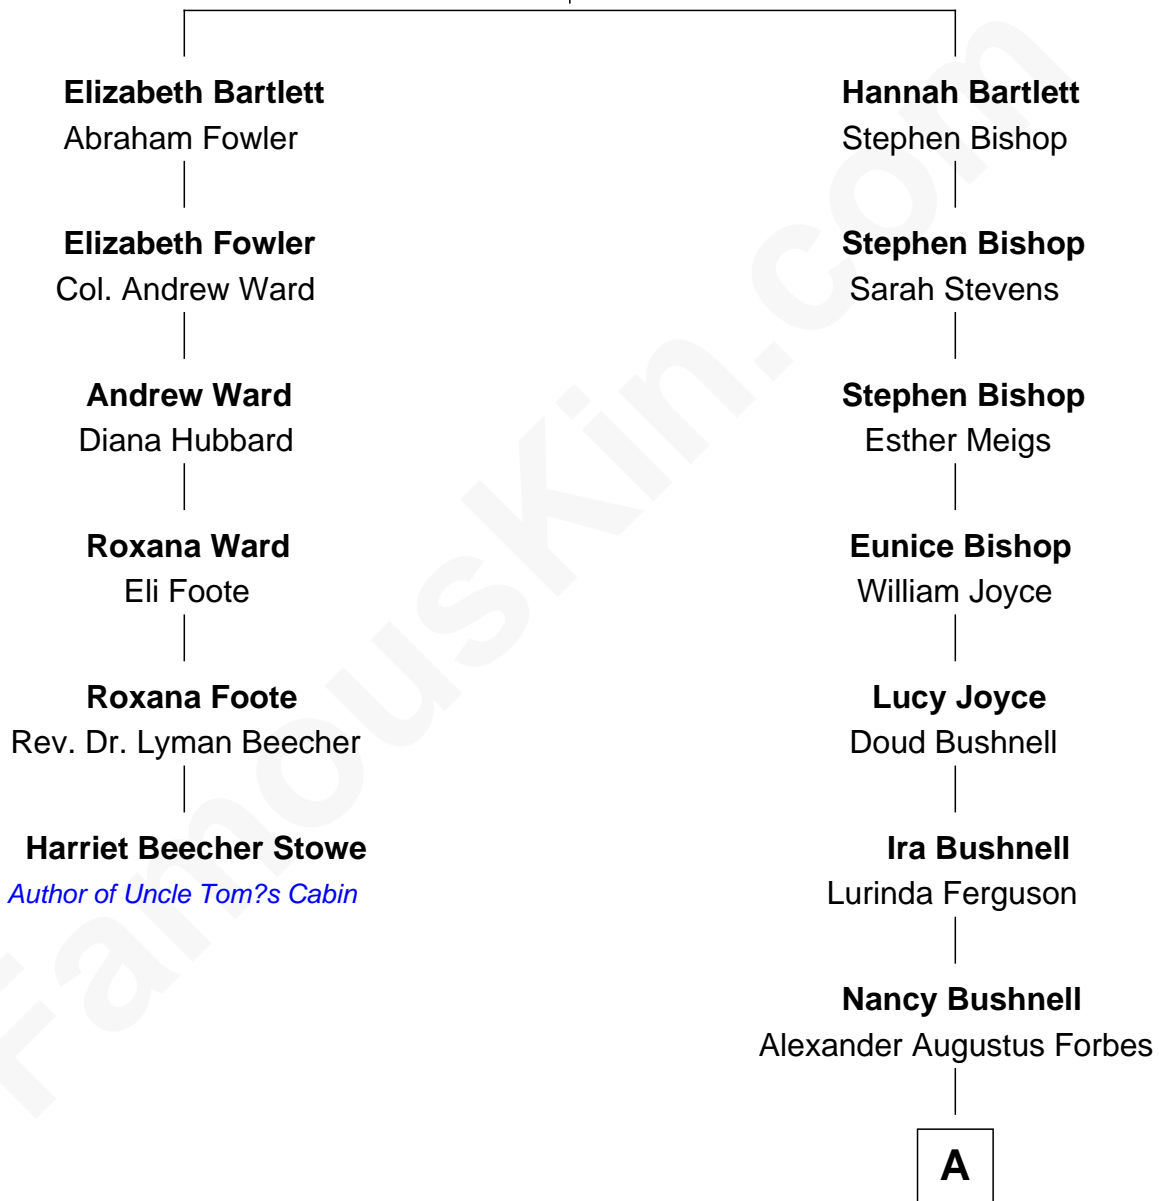

# FamousKin.com Relationship Chart of

**Harriet Beecher Stowe**

*Author of Uncle Tom's Cabin*

5th cousin 5 times removed of

**Harry Chapin**

*Singer and Songwriter*

**George Bartlett**

Mary Cruttenden

A

Ira Bushnell Forbes

Arabel Fellows Beal

Abigail Beal Forbes

James Ormsbee Chapin

James Forbes Chapin

Jeanne Elspeth Burke

Harry Chapin