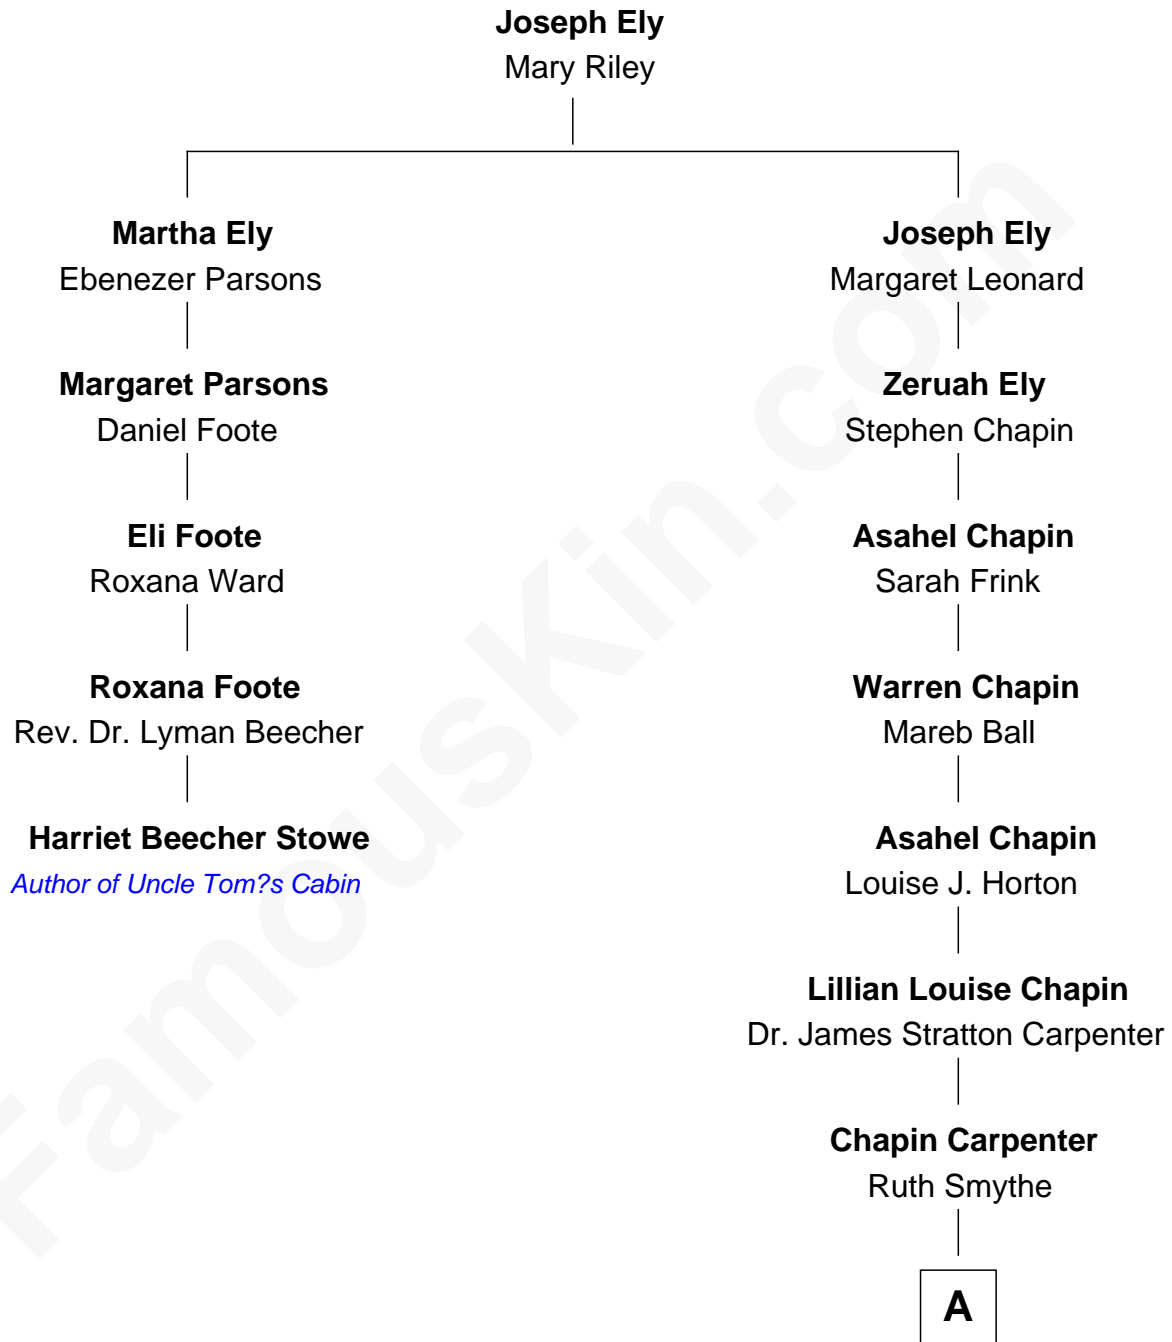

FamousKin.com Relationship Chart of

Harriet Beecher Stowe

Author of Uncle Tom's Cabin

4th cousin 4 times removed of

Mary Chapin Carpenter

Singer and Songwriter

A

—
Chapin Carpenter
Mary Bowie Robertson

—
Mary Chapin Carpenter
Singer and Songwriter

FamousKin.com