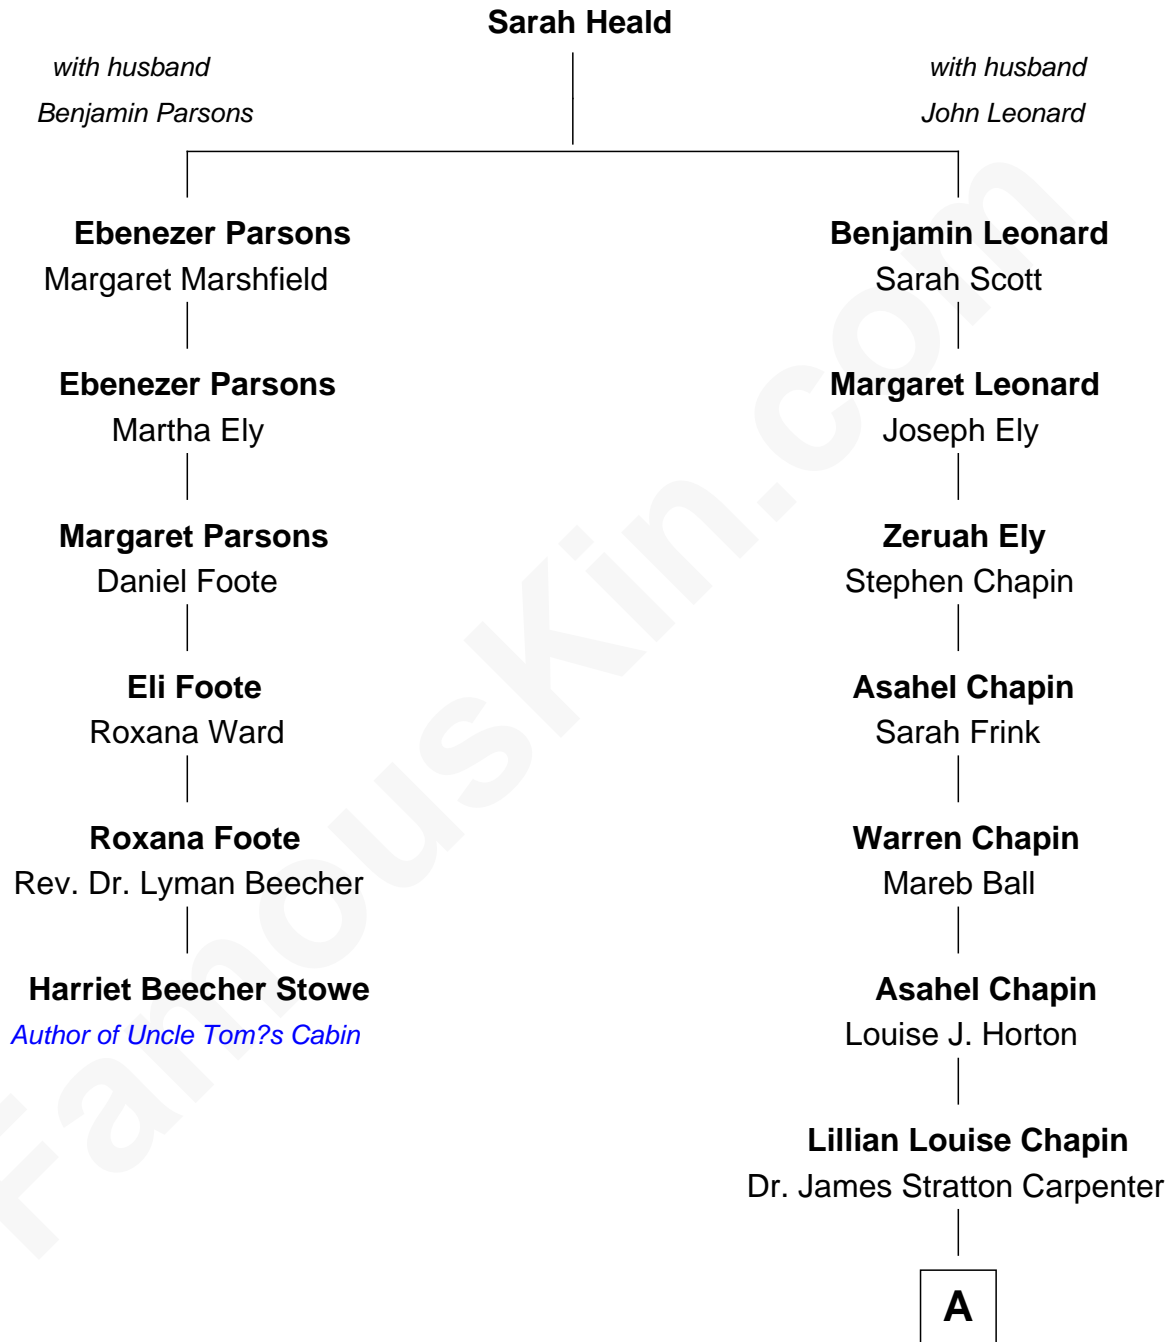

FamousKin.com Relationship Chart of

Harriet Beecher Stowe

Author of Uncle Tom's Cabin

5th cousin 4 times removed of

Mary Chapin Carpenter

Singer and Songwriter

A

—
Chapin Carpenter

Ruth Smythe

—
Chapin Carpenter

Mary Bowie Robertson

—
Mary Chapin Carpenter

Singer and Songwriter

FamousKin.com