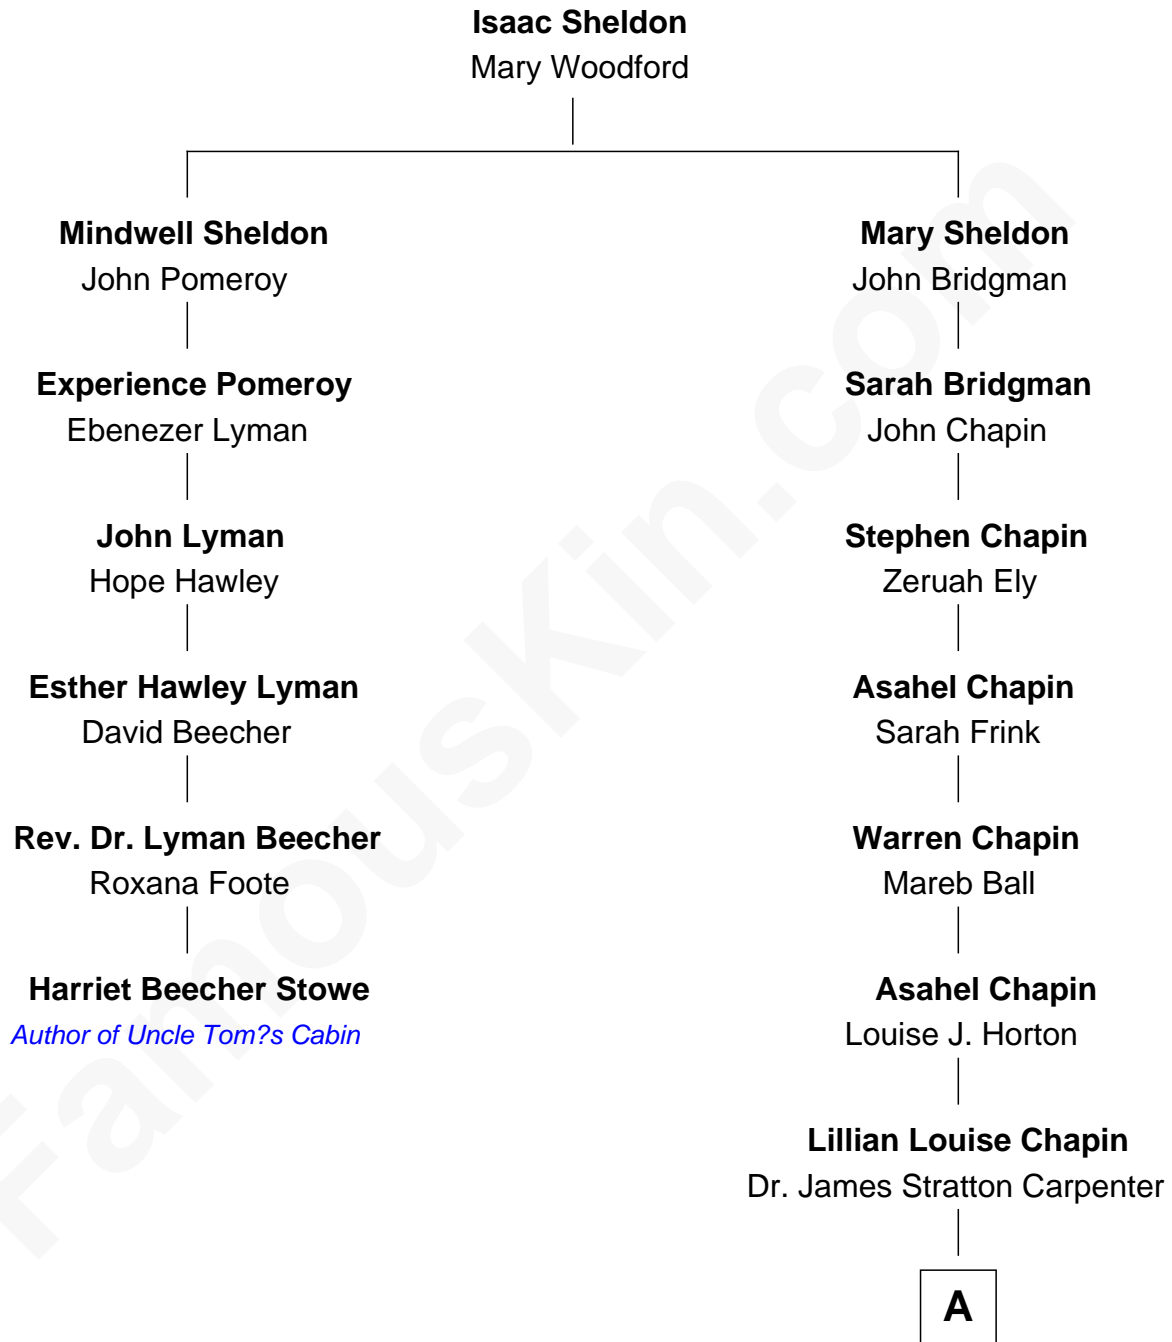

# FamousKin.com Relationship Chart of

**Harriet Beecher Stowe**

*Author of Uncle Tom's Cabin*

5th cousin 4 times removed of

**Mary Chapin Carpenter**

*Singer and Songwriter*

**A**

—  
**Chapin Carpenter**

Ruth Smythe

—  
**Chapin Carpenter**

Mary Bowie Robertson

—  
**Mary Chapin Carpenter**

*Singer and Songwriter*

FamousKin.com