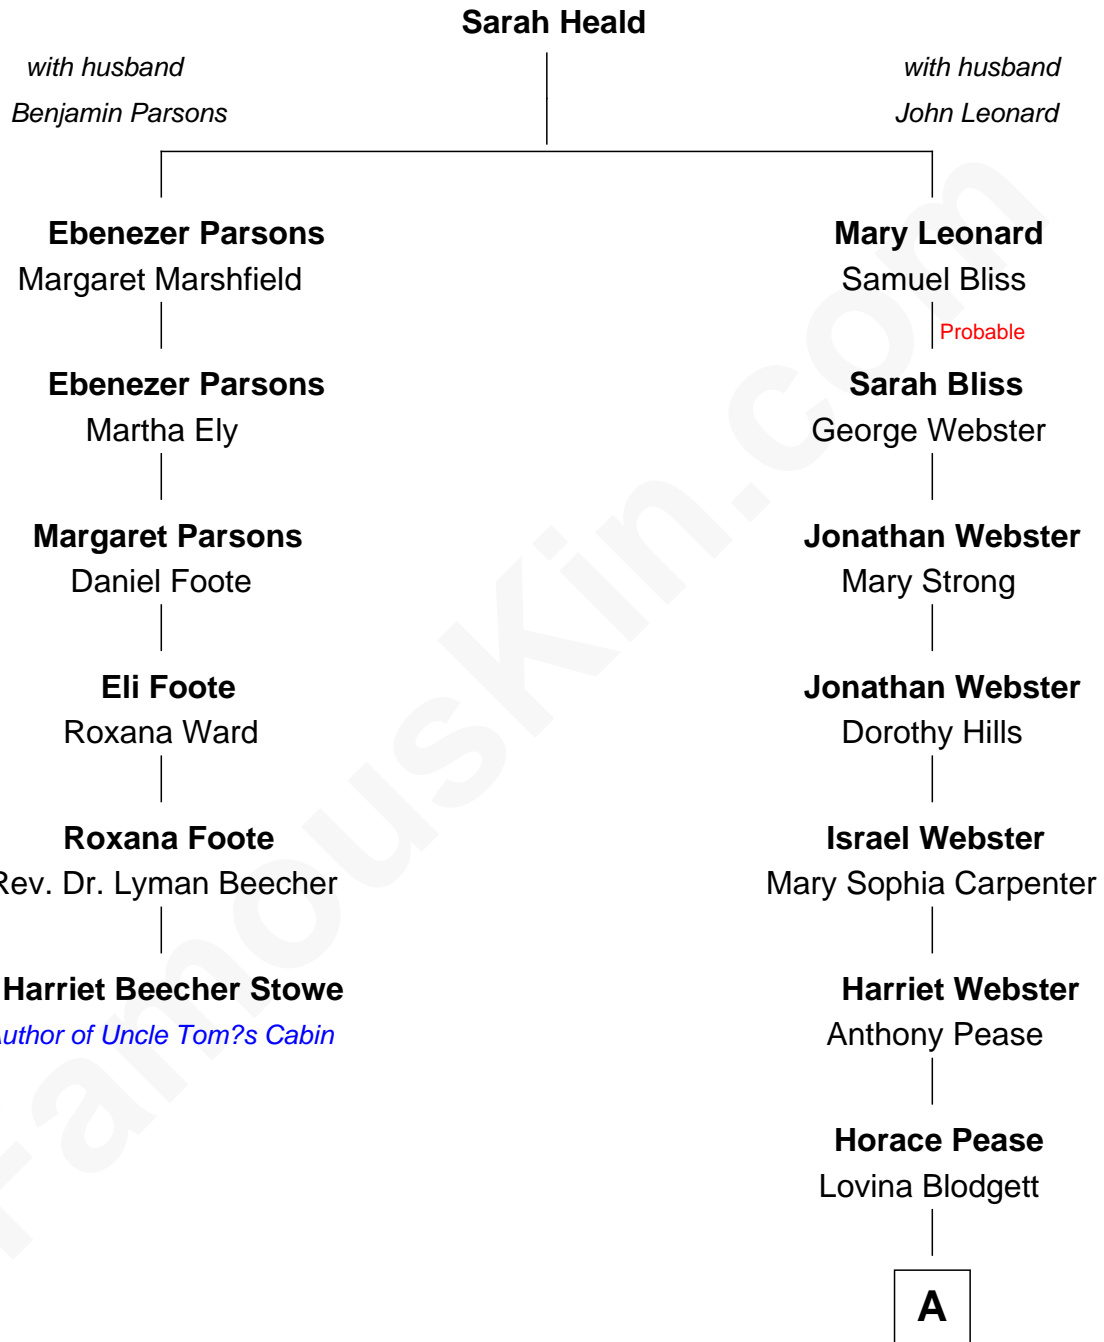

# FamousKin.com Relationship Chart of

**Harriet Beecher Stowe**

*Author of Uncle Tom's Cabin*

5th cousin 5 times removed of

**Mark David Chapman**

*Assassinated John Lennon*

**A**

Stephen F. Pease