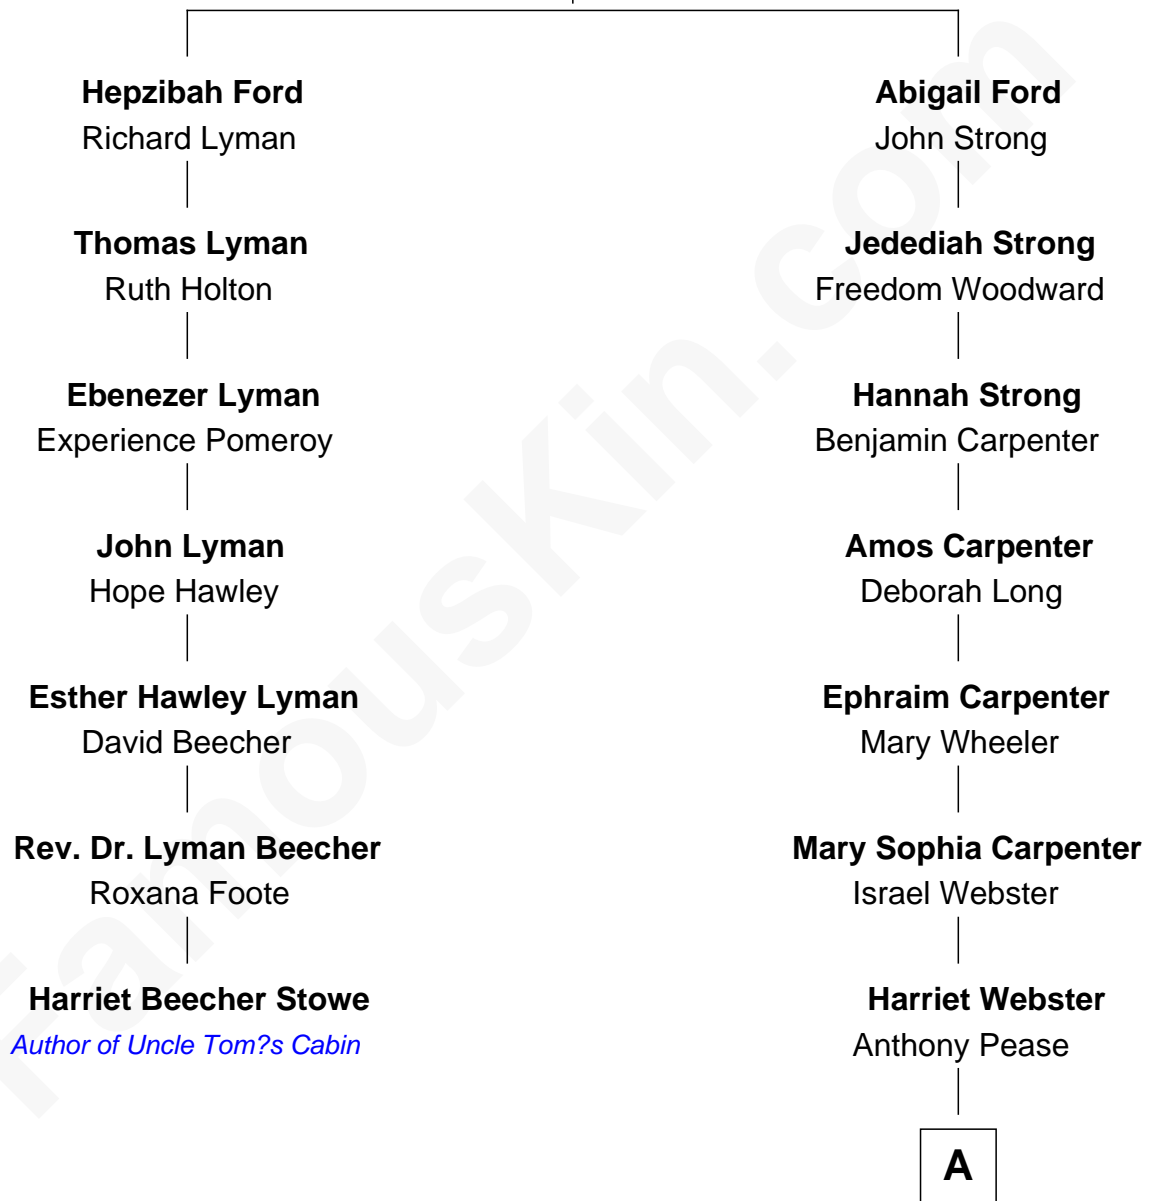

FamousKin.com Relationship Chart of

Harriet Beecher Stowe

Author of Uncle Tom's Cabin

6th cousin 5 times removed of

Mark David Chapman

Assassinated John Lennon

Thomas Ford
Elizabeth Charde

A

Horace Pease

Lovina Blodgett

Stephen F. Pease

Bertha Genevieve - - - - -

Henry Horace Pease

Myrtle S. Nelson

Diane Elizabeth Pease

David Curtis Chapman