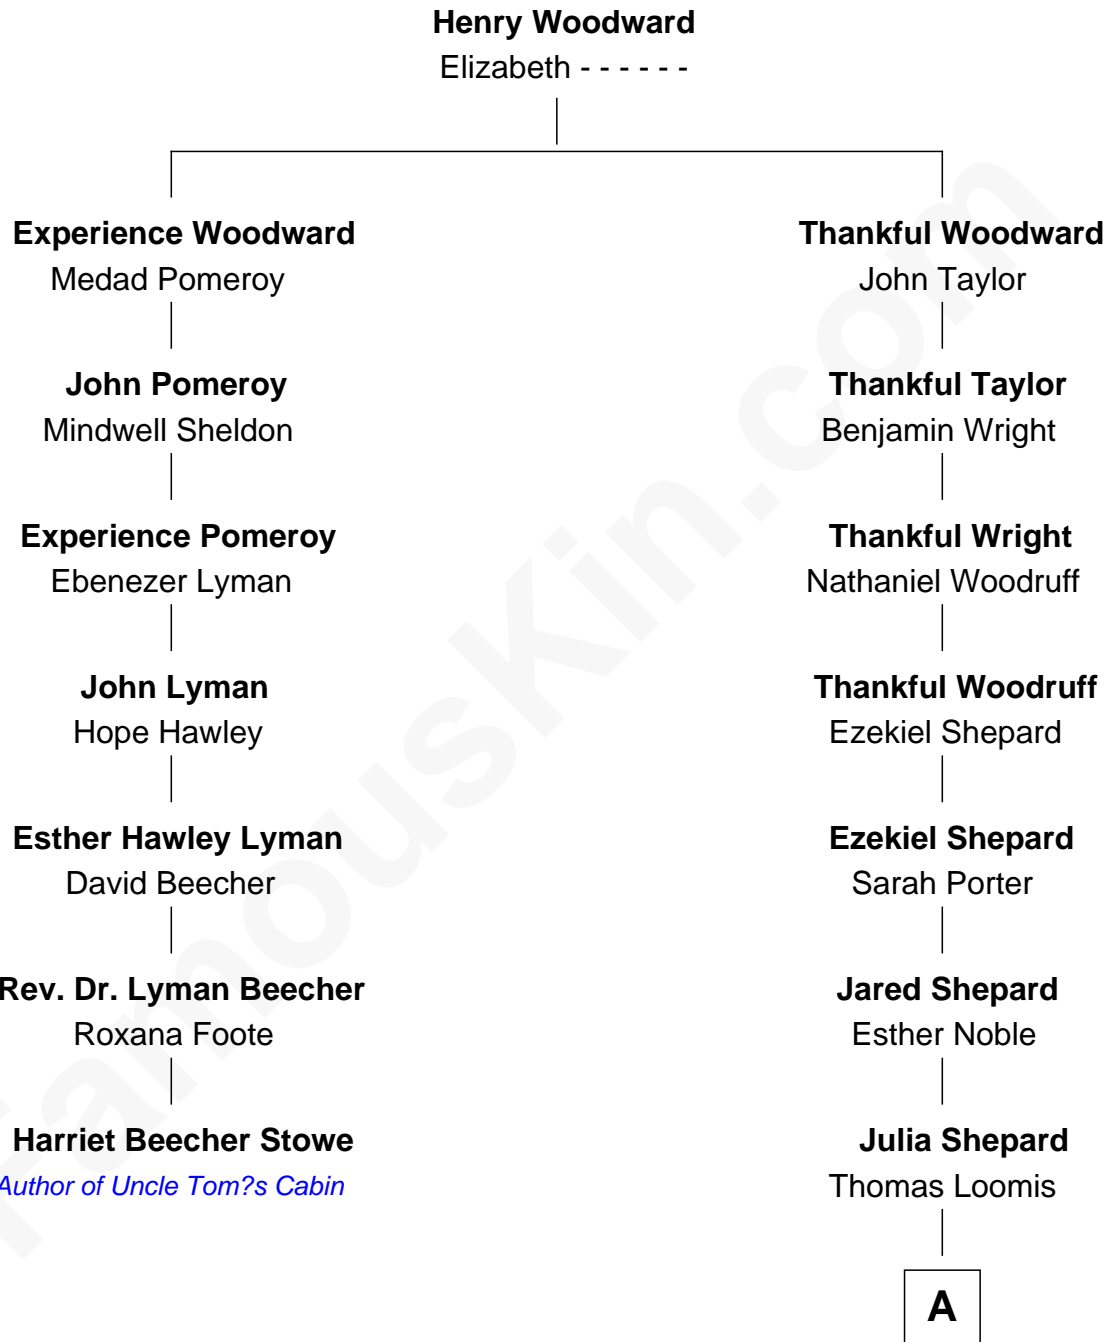

FamousKin.com Relationship Chart of

Harriet Beecher Stowe

Author of Uncle Tom's Cabin

6th cousin 2 times removed of

Gilbert Clifford Noble

Co-Founder of Barnes & Noble

A

Andelucia Loomis