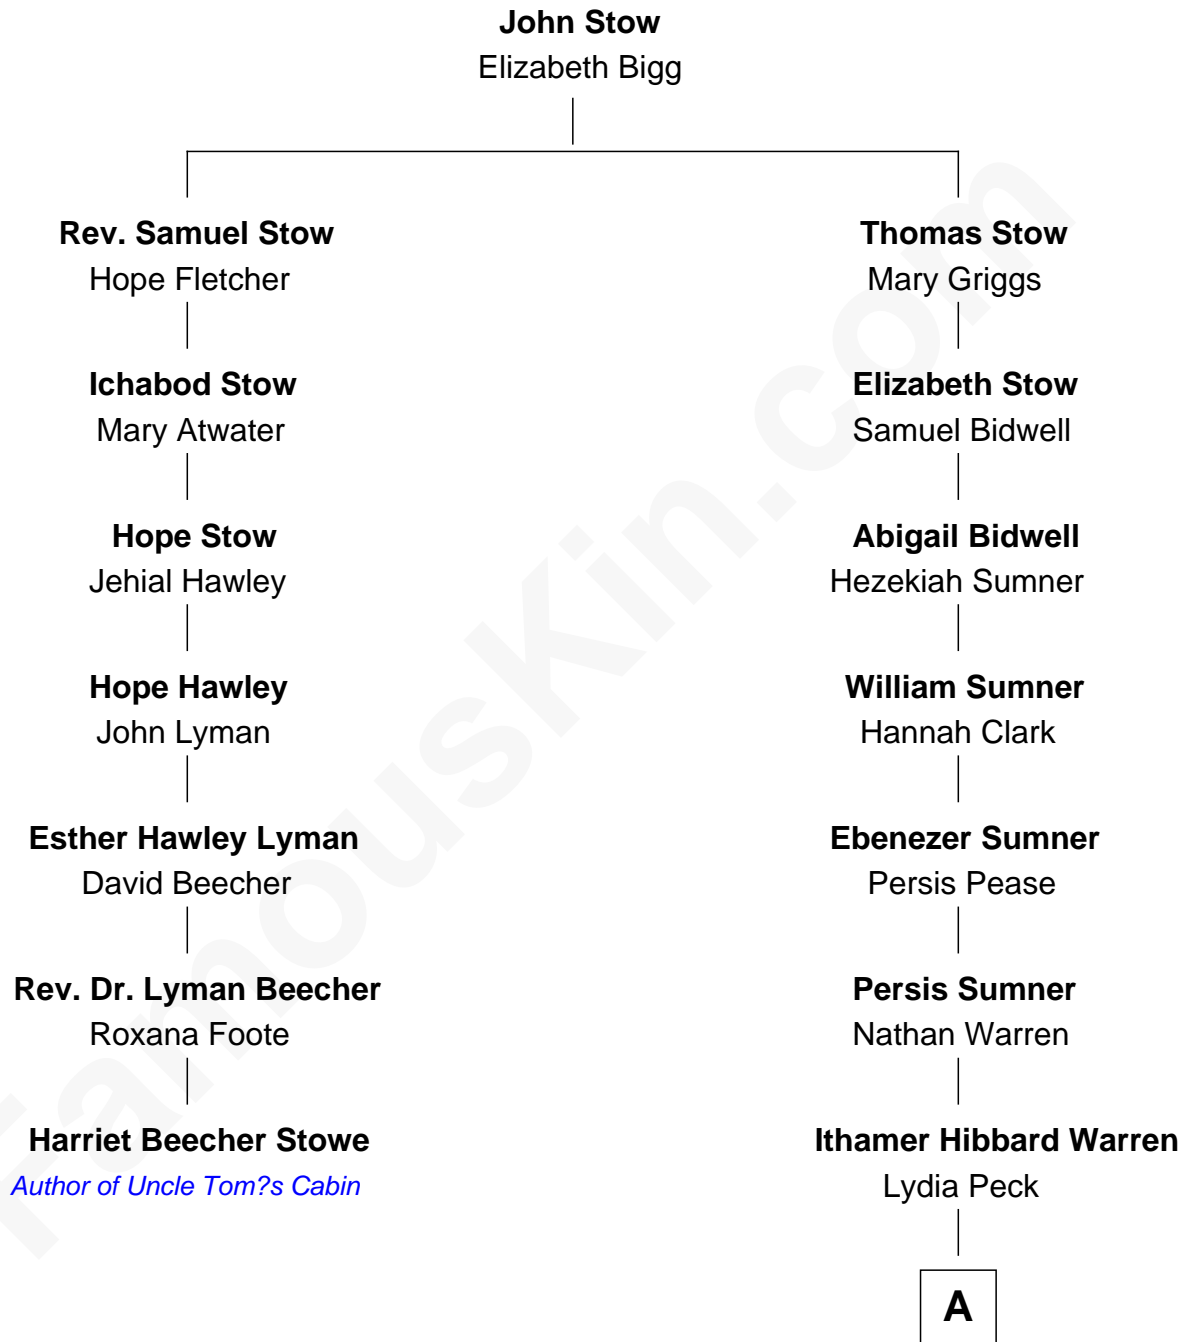

FamousKin.com Relationship Chart of

Harriet Beecher Stowe

Author of Uncle Tom's Cabin

6th cousin 7 times removed of

Kevin Love

NBA All-Star Player

A

Marilla Warren

Henry Wilson

George Washington Wilson

Mary Bailey

William Henry Wilson

Alta Lenora Chitwood

William Coral Wilson

Edith Sophia Sthole

Emily Glee Wilson