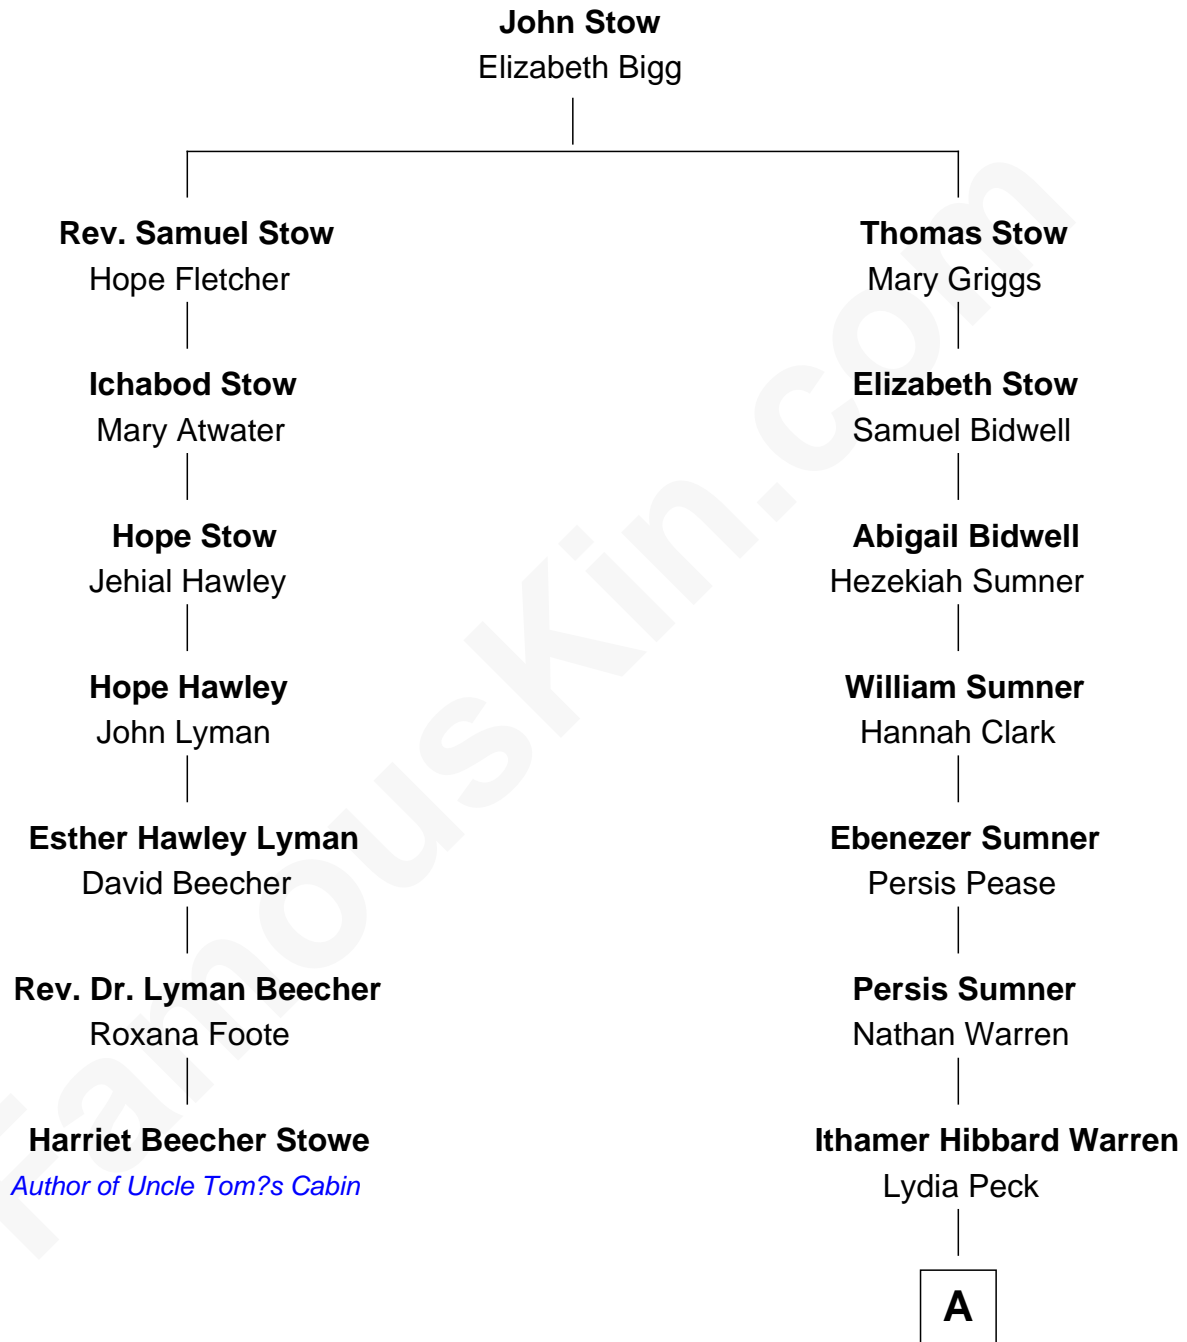

FamousKin.com Relationship Chart of

Harriet Beecher Stowe

Author of Uncle Tom's Cabin

6th cousin 6 times removed of

Mike Love

Co-Founder of The Beach Boys

A

Marilla Warren

Henry Wilson

George Washington Wilson

Mary Bailey

William Henry Wilson

Alta Lenora Chitwood

William Coral Wilson

Edith Sophia Sthole

Emily Glee Wilson