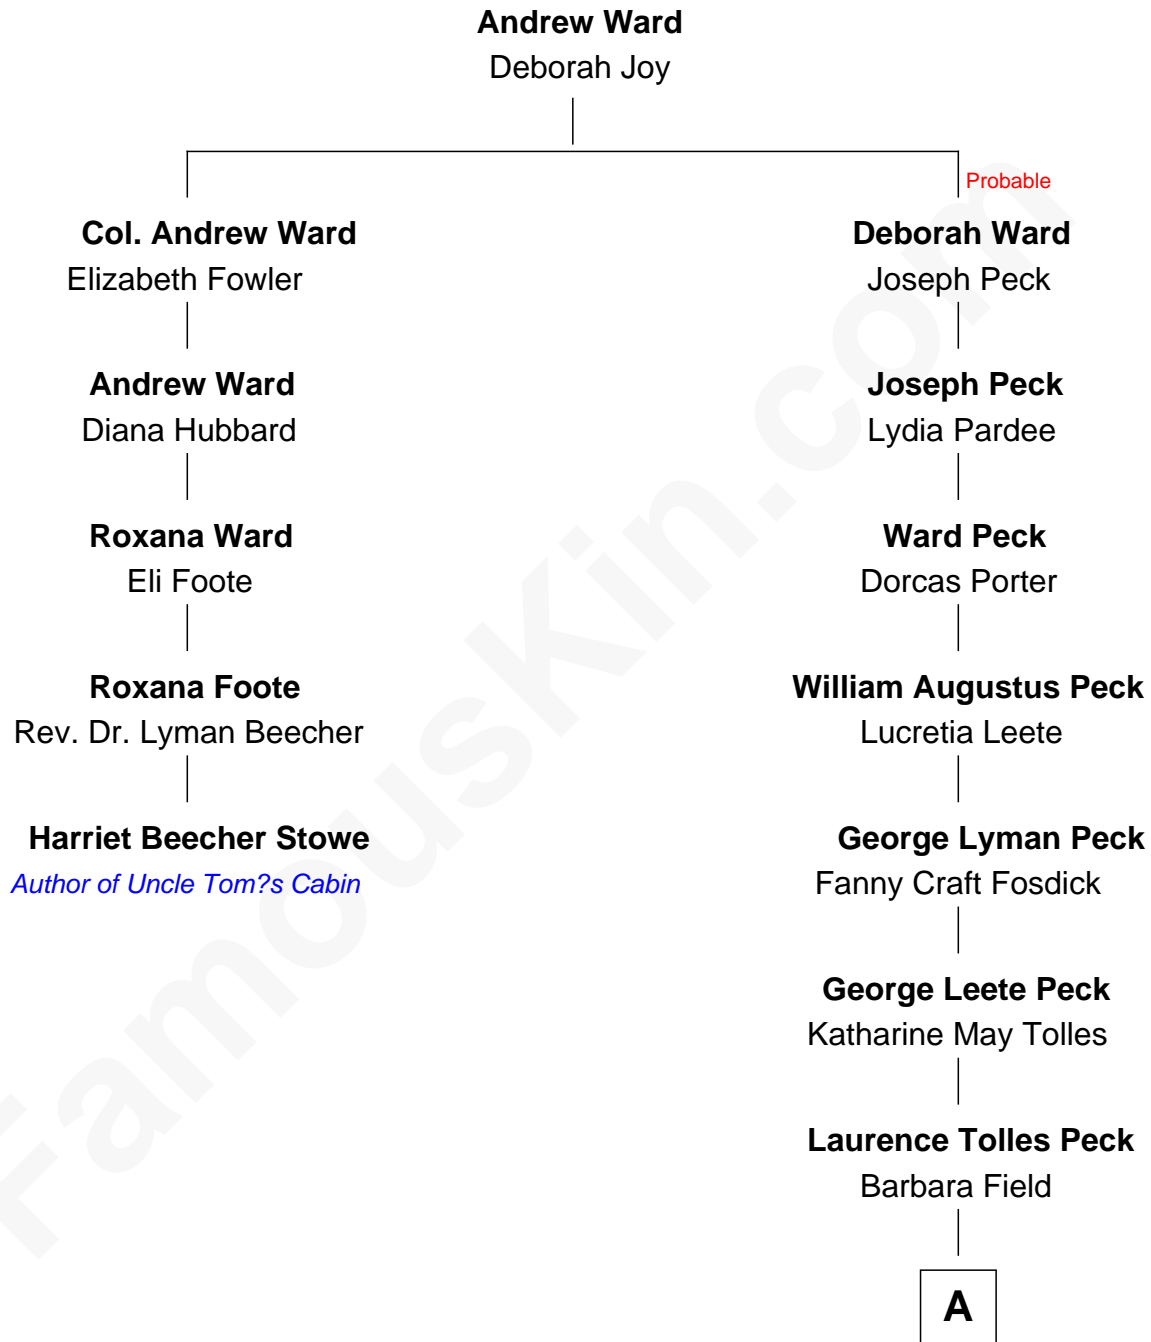

FamousKin.com Relationship Chart of

Harriet Beecher Stowe

Author of Uncle Tom's Cabin

4th cousin 4 times removed of

Mizuo Peck

TV and Movie Actress

A

George Leete Peck

Sanae Mizusawa

Mizuo Peck

TV and Movie Actress

FamousKin.com