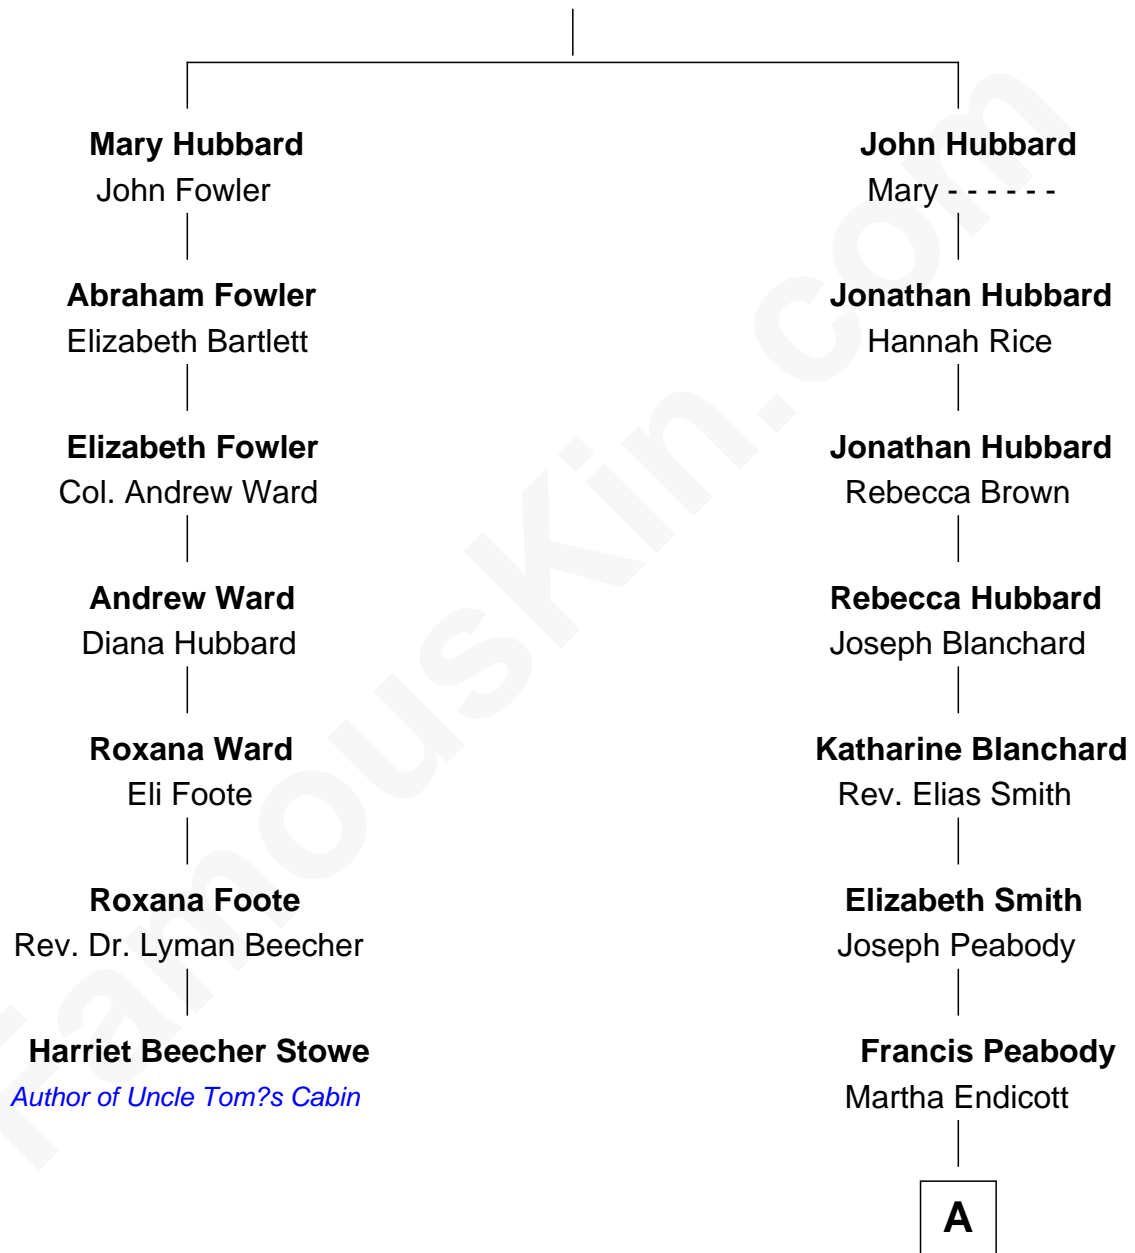

FamousKin.com Relationship Chart of

Harriet Beecher Stowe

Author of Uncle Tom's Cabin

6th cousin 4 times removed of

Endicott Peabody

62nd Governor of Massachusetts

George Hubbard

Mary Bishop

A

Samuel Endicott Peabody

Marianne Cabot Lee

Rev. Dr. Endicott Peabody

Fannie Peabody

Rt. Rev. Malcolm Endicott Peabody

Mary Elizabeth Parkman

Endicott Peabody

62nd Governor of Massachusetts