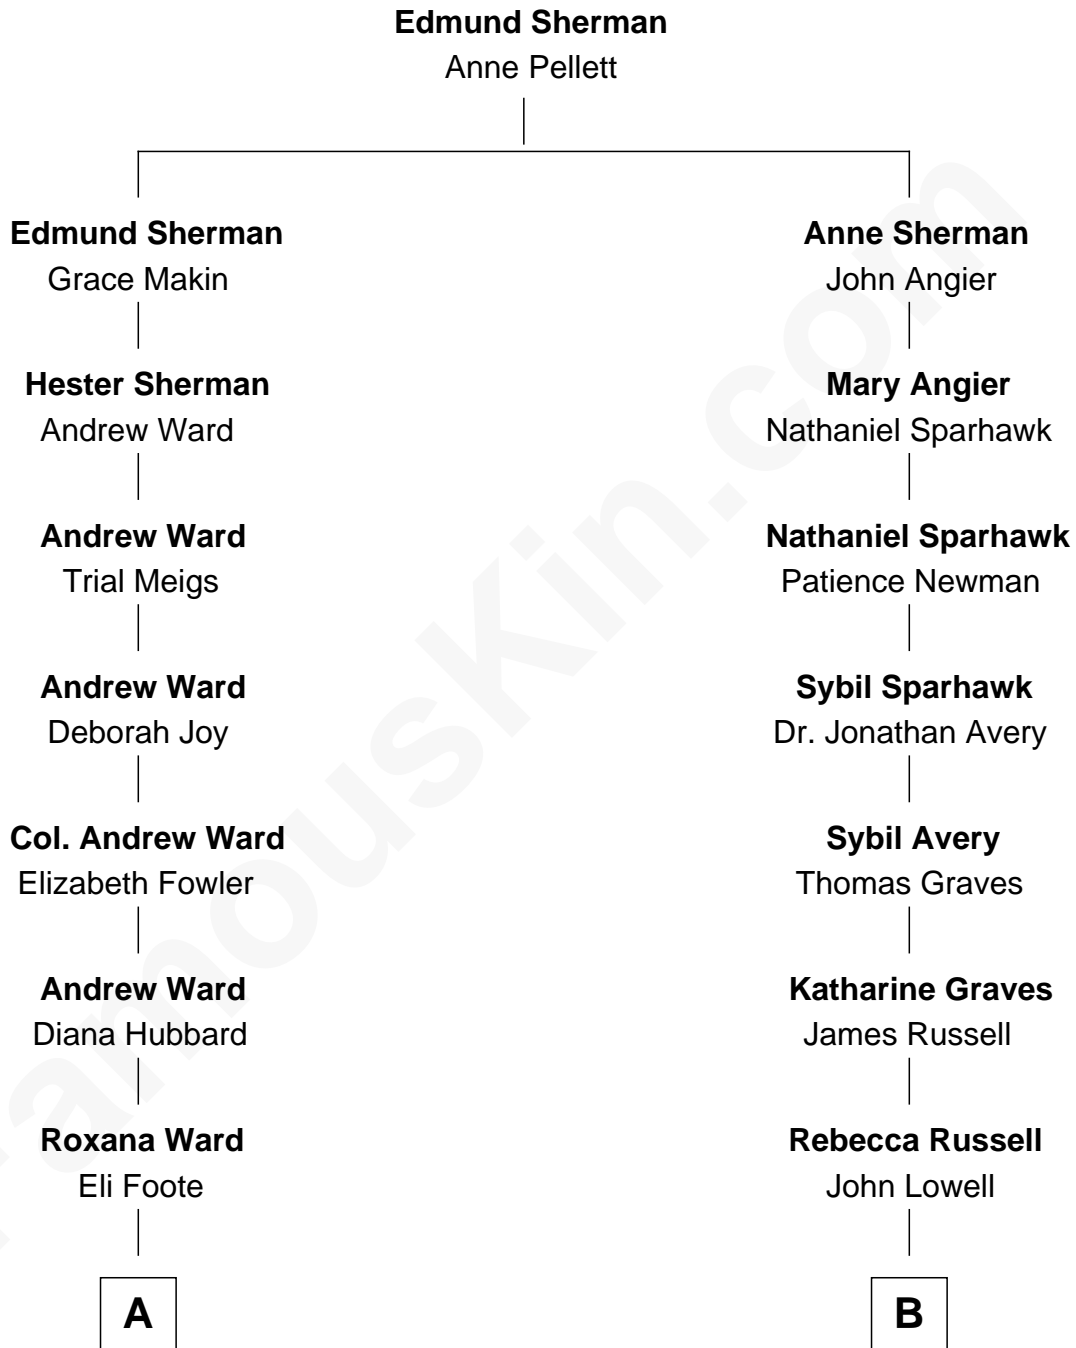

FamousKin.com Relationship Chart of

Harriet Beecher Stowe

Author of Uncle Tom's Cabin

8th cousin of

James Russell Lowell

American "Fireside" Poet

A

Roxana Foote
Rev. Dr. Lyman Beecher

Harriet Beecher Stowe
Author of Uncle Tom's Cabin

B

Rev. Charles Lowell
Harriet Brackett Spence

James Russell Lowell
American "Fireside" Poet

FamousKin.com