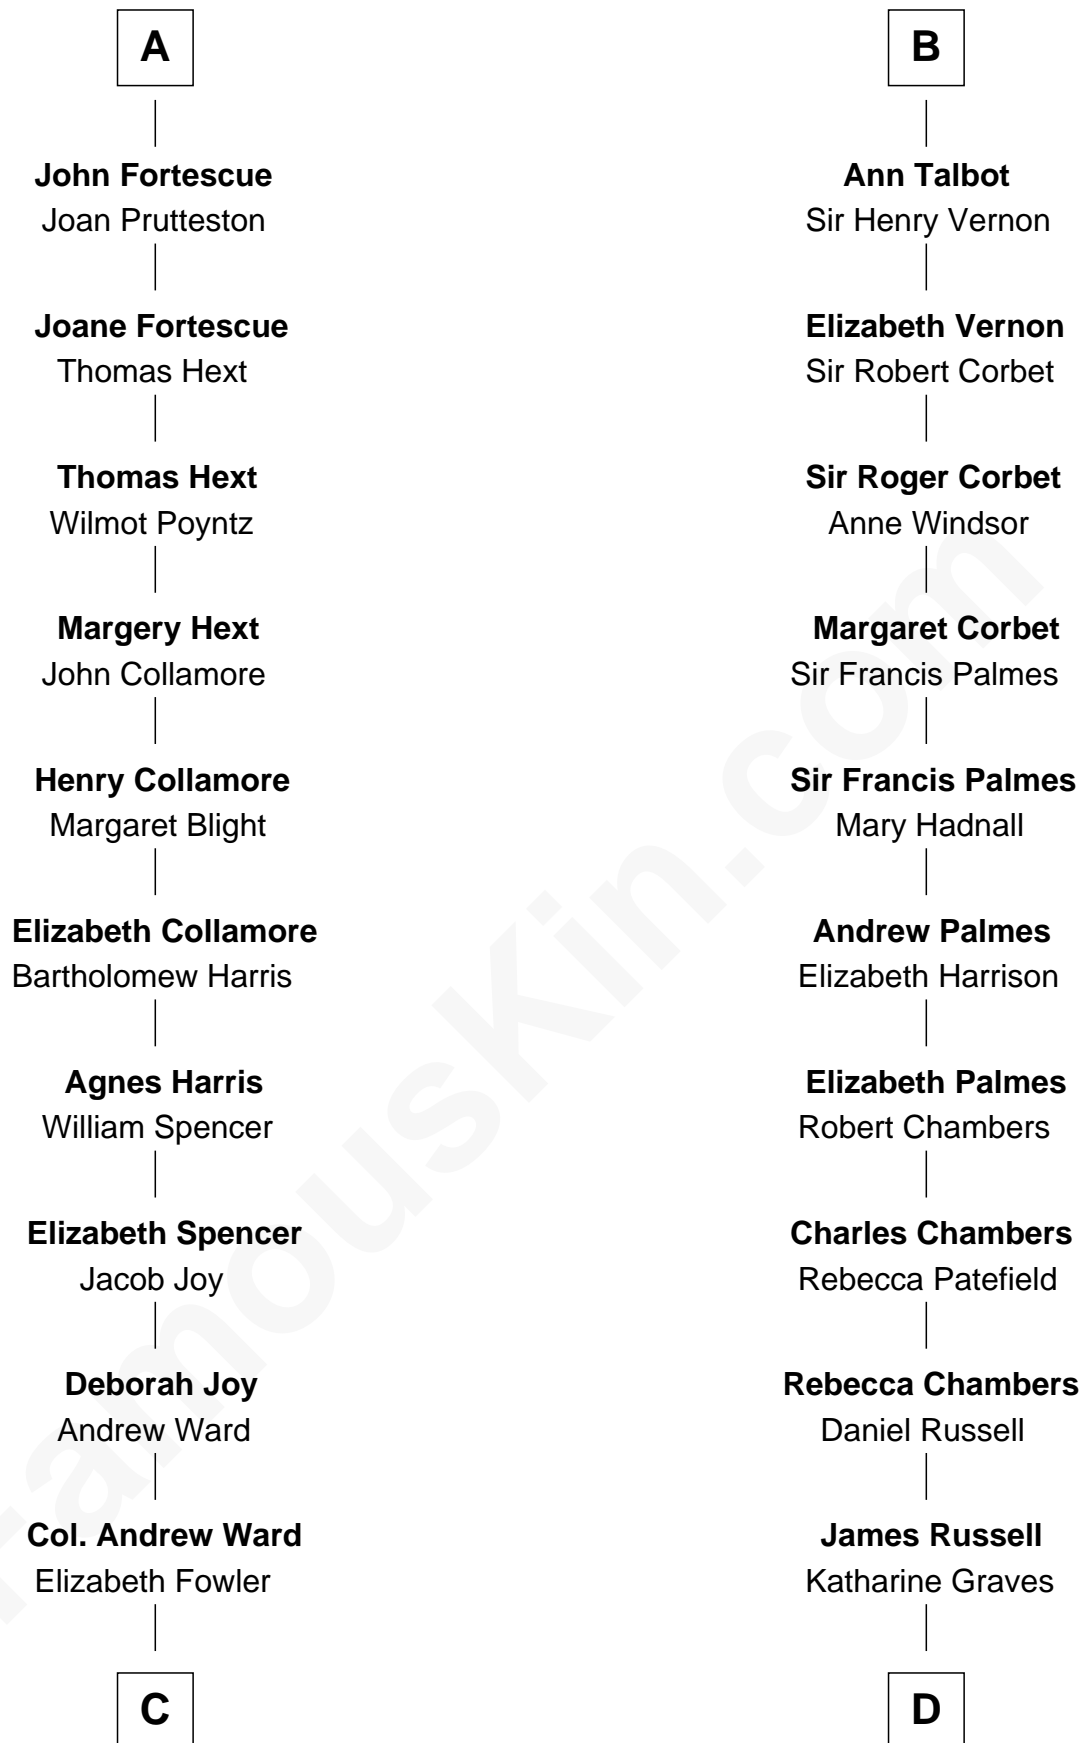

# FamousKin.com Relationship Chart of

**Harriet Beecher Stowe**

*Author of Uncle Tom's Cabin*

19th cousin 1 time removed of

**James Russell Lowell**

*American "Fireside" Poet*

**Sir Geoffrey FitzPiers**

Aveline de Clare

**C**

**Andrew Ward**  
Diana Hubbard

**Roxana Ward**  
Eli Foote

**Roxana Foote**  
Rev. Dr. Lyman Beecher

**Harriet Beecher Stowe**  
*Author of Uncle Tom's Cabin*

**D**

**Rebecca Russell**  
John Lowell

**Rev. Charles Lowell**  
Harriet Brackett Spence