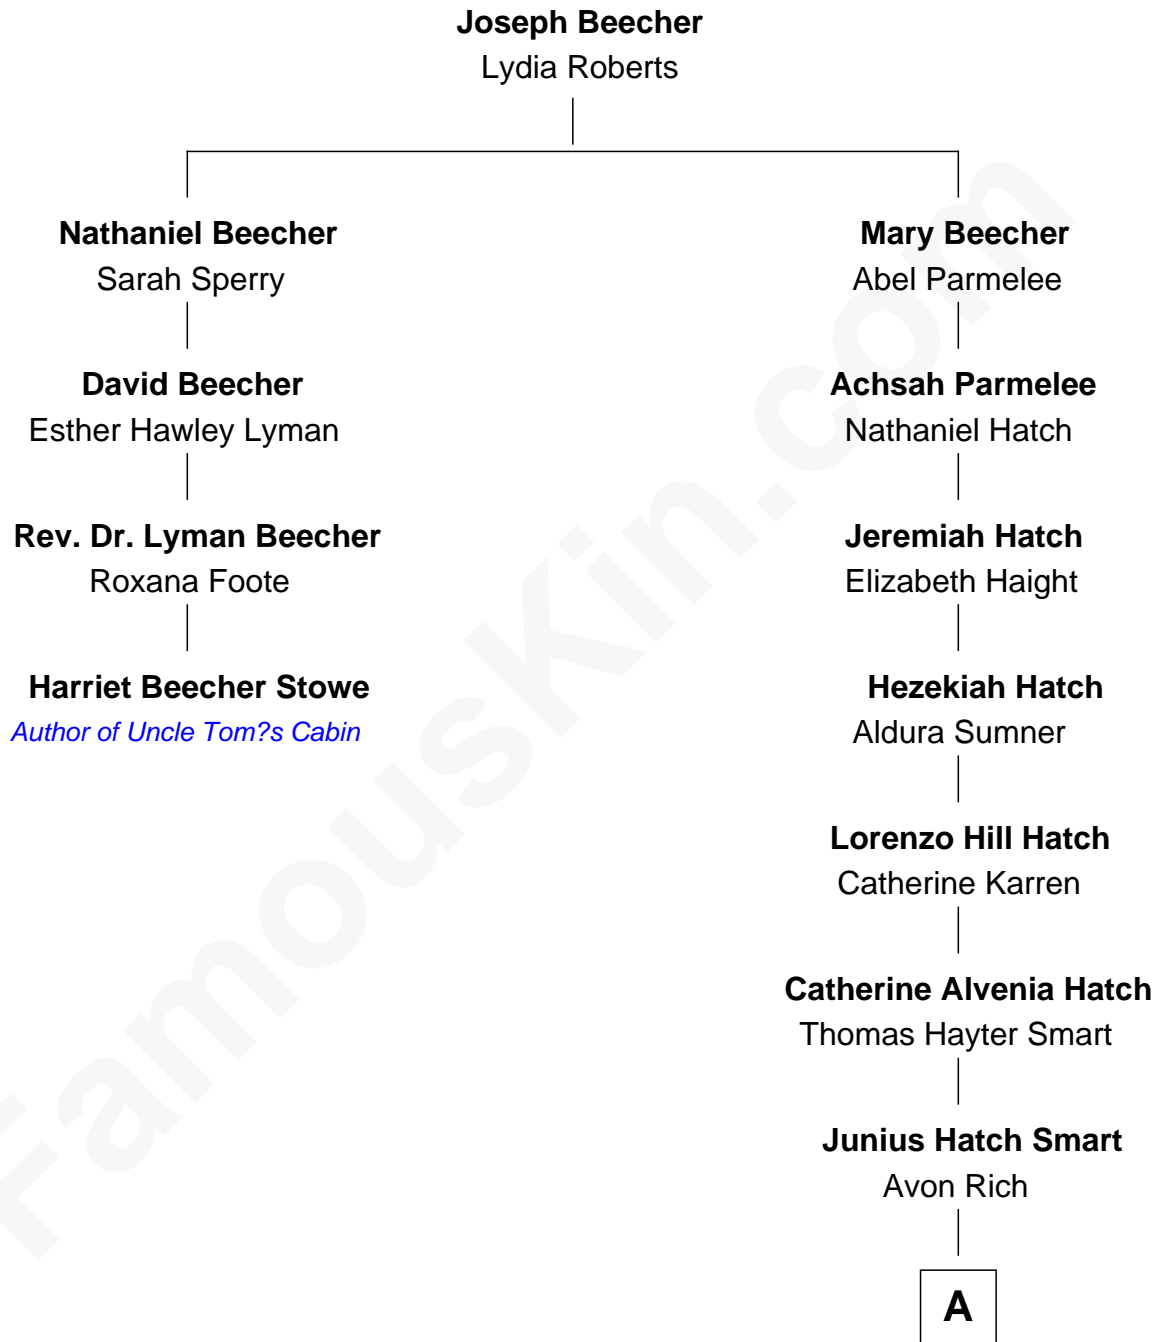

FamousKin.com Relationship Chart of

Harriet Beecher Stowe

Author of Uncle Tom's Cabin

3rd cousin 6 times removed of

Elizabeth Smart

Founder of Elizabeth Smart Foundation

A

Dr. Charles Rich Smart

Dorotha Jeanne Sharp

Edward Sharp Smart

Lois Ann Francom

Elizabeth Smart

Child Safety Activist