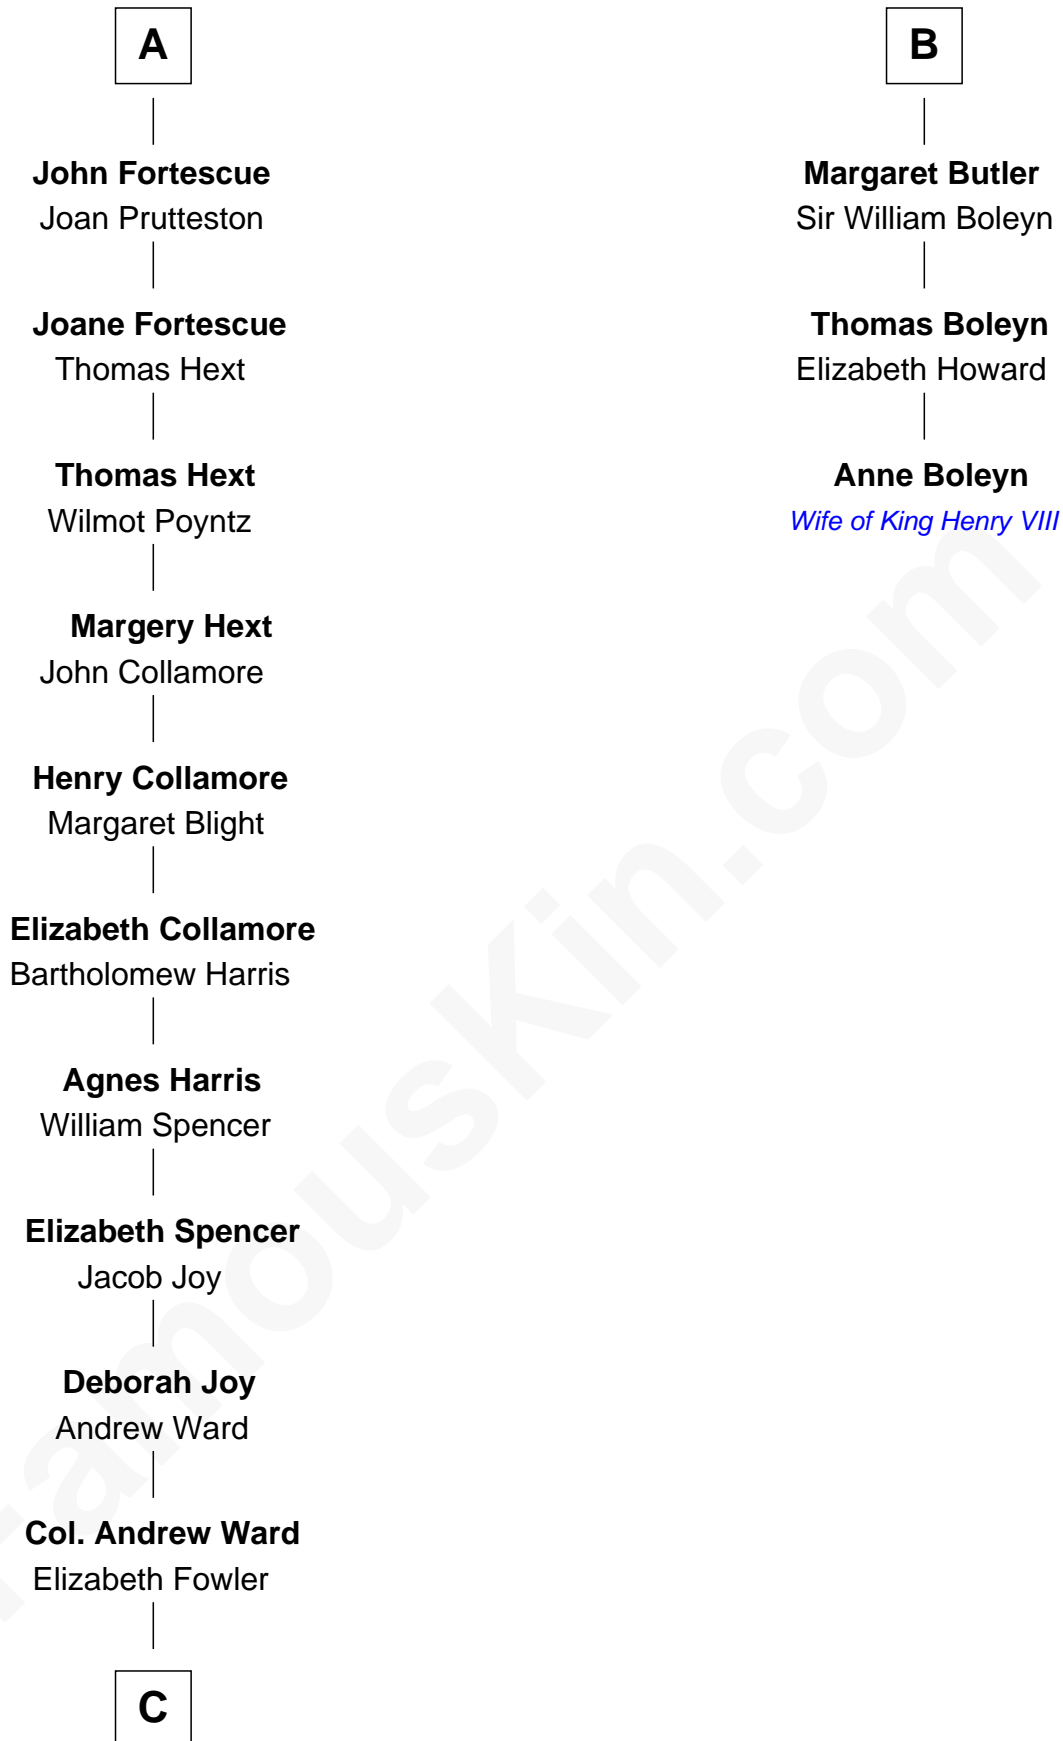

# FamousKin.com Relationship Chart of

**Harriet Beecher Stowe**

*Author of Uncle Tom's Cabin*

9th cousin 11 times removed of

**Anne Boleyn**

*2nd Wife of King Henry VIII*

**C**

—  
**Andrew Ward**  
Diana Hubbard

—  
**Roxana Ward**  
Eli Foote

—  
**Roxana Foote**  
Rev. Dr. Lyman Beecher

—  
**Harriet Beecher Stowe**  
*Author of Uncle Tom's Cabin*

FamousKin.com