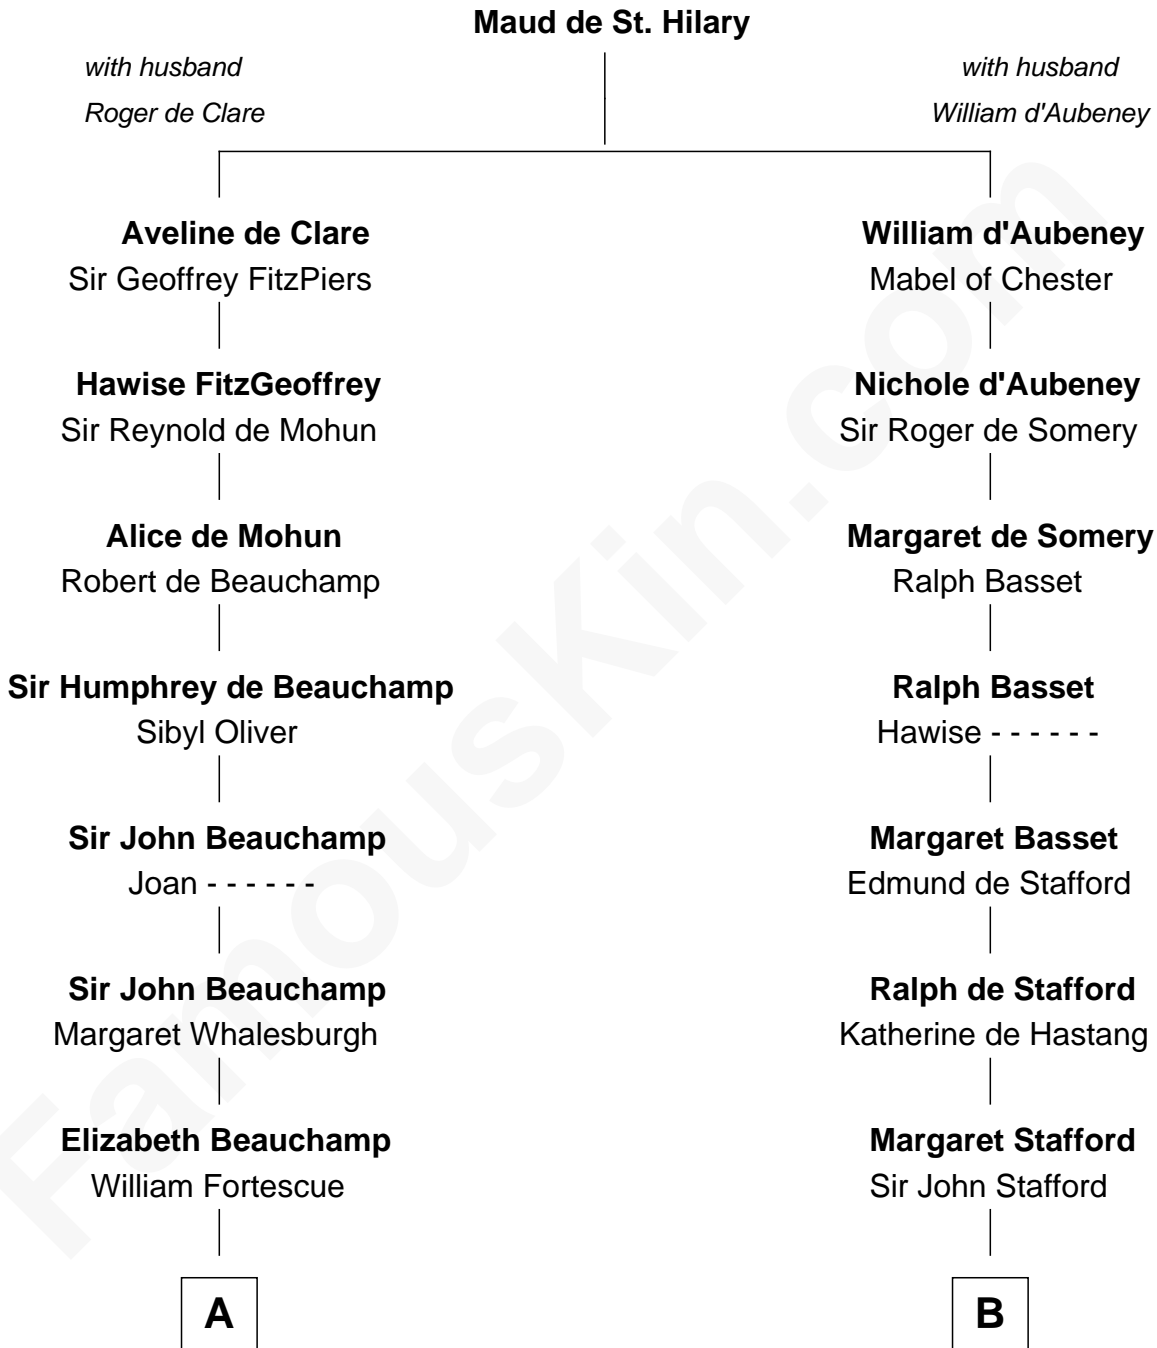

# FamousKin.com Relationship Chart of

**Harriet Beecher Stowe**

*Author of Uncle Tom's Cabin*

21st cousin of

**Samuel Ward King**

*15th Governor of Rhode Island*

**C**

**Col. Andrew Ward**

Elizabeth Fowler

**Andrew Ward**

Diana Hubbard

**Roxana Ward**

Eli Foote

**Roxana Foote**

Rev. Dr. Lyman Beecher

**Harriet Beecher Stowe**

*Author of Uncle Tom's Cabin*

**D**

**Samuel Greene**

Mary Gorton

**Samuel Greene**

Sarah Coggeshall

**Mercy Green**

John Walton

**Welthian Walton**

William Borden King

**Samuel Ward King**

*15th Governor of Rhode Island*