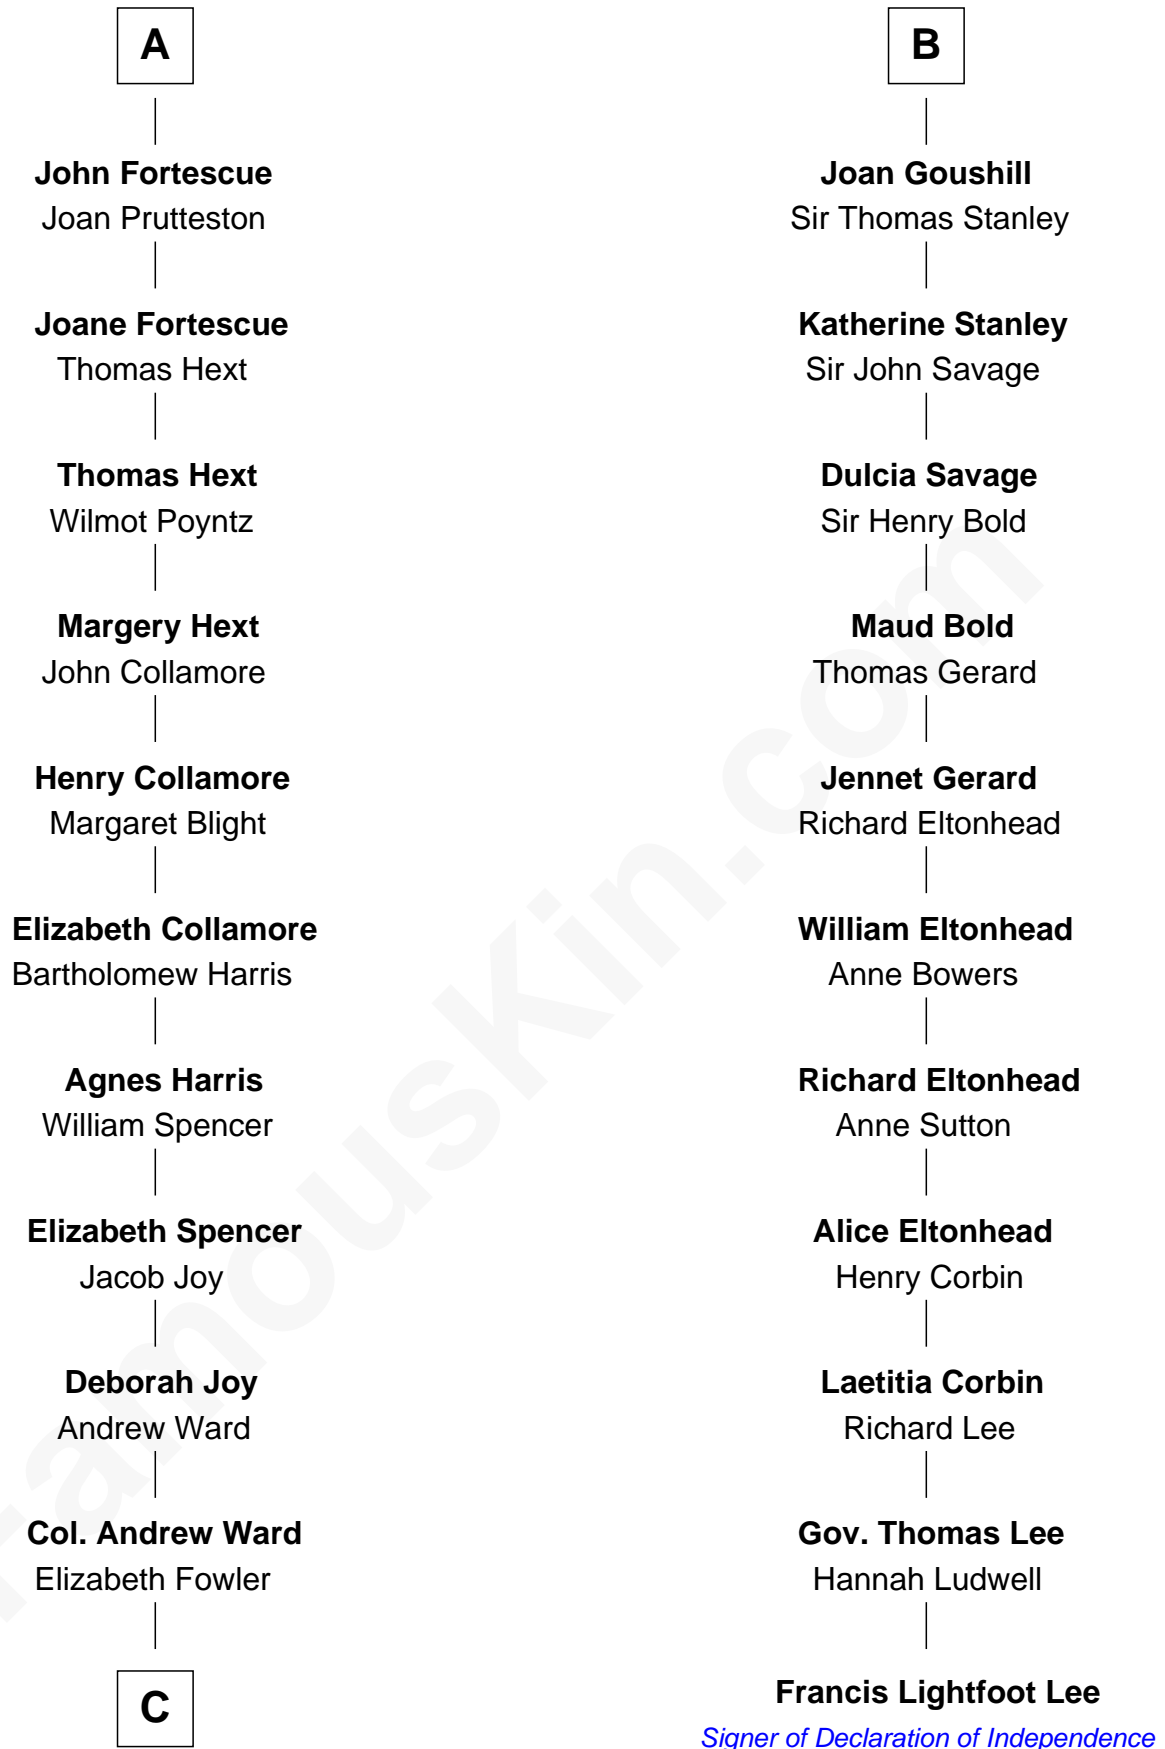

FamousKin.com Relationship Chart of

Harriet Beecher Stowe

Author of Uncle Tom's Cabin

17th cousin 3 times removed of

Francis Lightfoot Lee

Signer of the Declaration of Independence

C

—
Andrew Ward
Diana Hubbard

—
Roxana Ward
Eli Foote

—
Roxana Foote
Rev. Dr. Lyman Beecher

—
Harriet Beecher Stowe
Author of Uncle Tom's Cabin

FamousKin.com