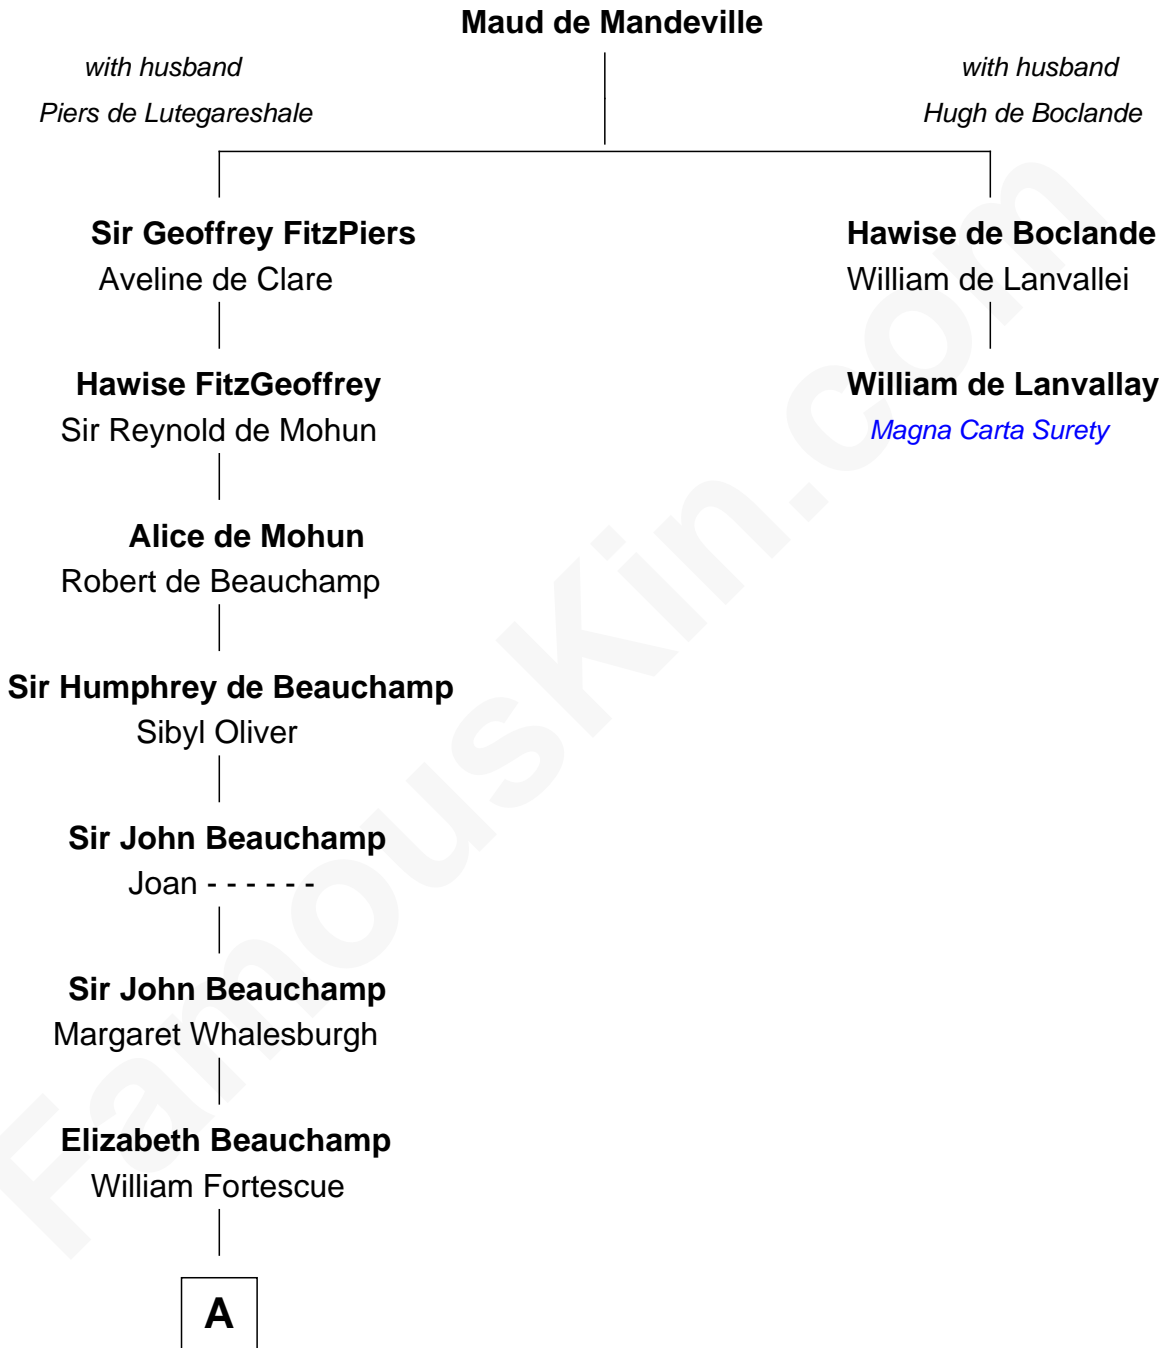

FamousKin.com Relationship Chart of

Harriet Beecher Stowe

Author of Uncle Tom's Cabin

1st cousin 20 times removed of

William de Lanvallay

Magna Carta Surety

A

William Fortescue

Matilda Falwell

John Fortescue

Joan Prutteston

Joane Fortescue

Thomas Hext

Thomas Hext

Wilmot Poyntz

Margery Hext