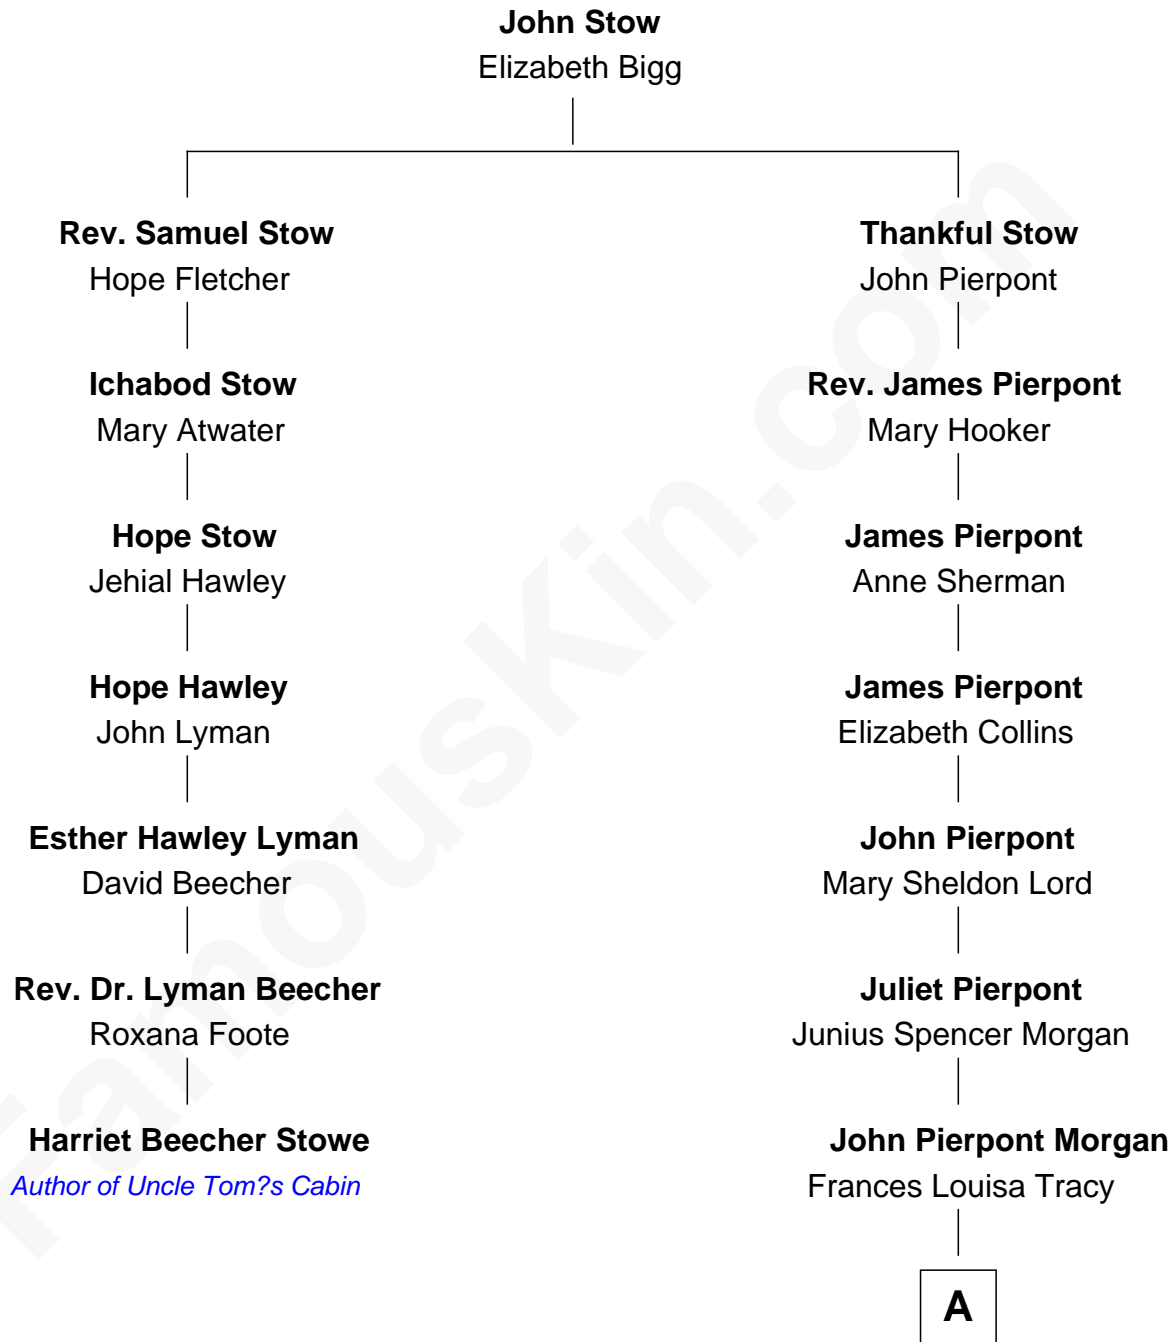

FamousKin.com Relationship Chart of

Harriet Beecher Stowe

Author of Uncle Tom's Cabin

6th cousin 2 times removed of

Henry Sturgis Morgan

Co-Founder of Morgan Stanley

A

John Pierpont Morgan

Jane Norton Grew

Henry Sturgis Morgan

Co-Founder of Morgan Stanley

FamousKin.com