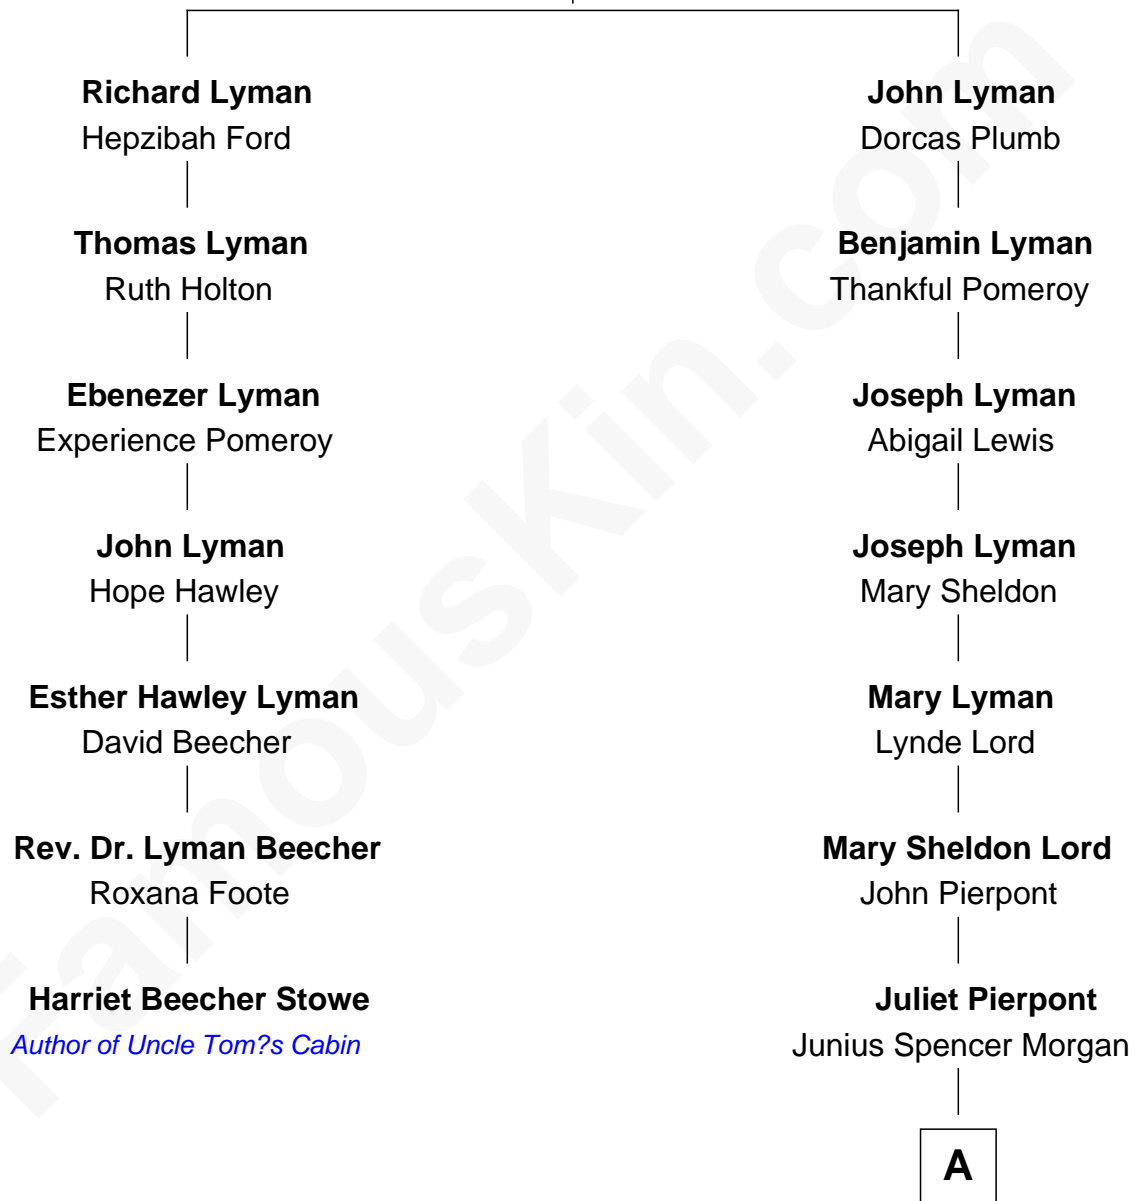

FamousKin.com Relationship Chart of

Harriet Beecher Stowe

Author of Uncle Tom's Cabin

6th cousin 3 times removed of

Henry Sturgis Morgan

Co-Founder of Morgan Stanley

Richard Lyman

Sarah - - - - -

A

John Pierpont Morgan

Frances Louisa Tracy

John Pierpont Morgan

Jane Norton Grew

Henry Sturgis Morgan

Co-Founder of Morgan Stanley

FamousKin.com