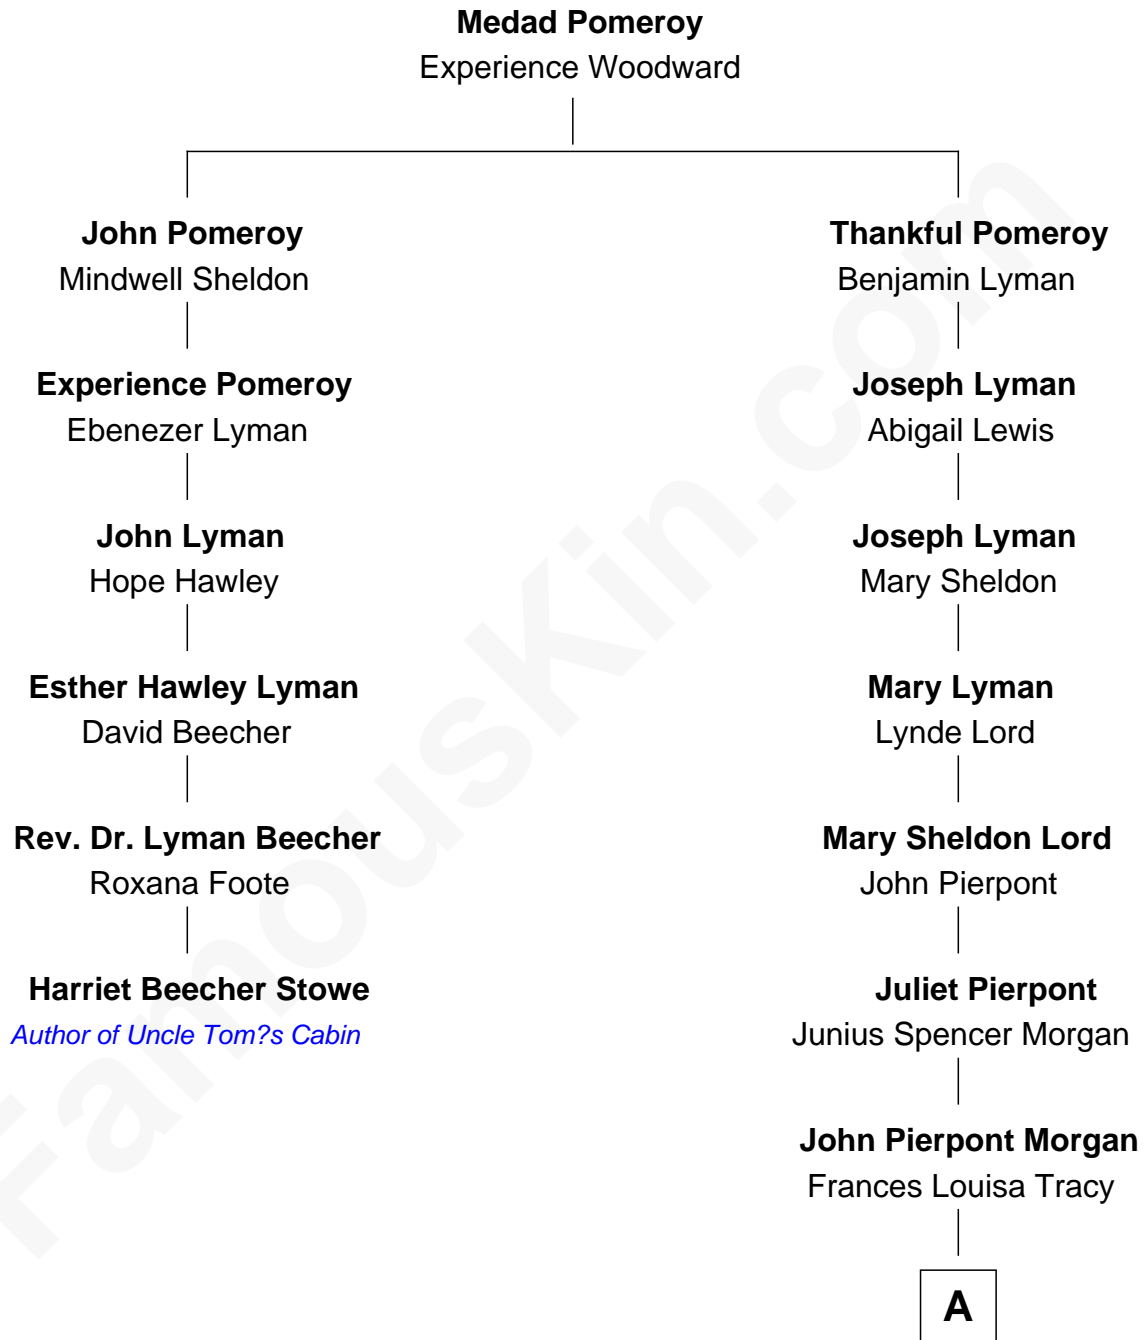

# FamousKin.com Relationship Chart of

**Harriet Beecher Stowe**

*Author of Uncle Tom's Cabin*

5th cousin 3 times removed of

**Henry Sturgis Morgan**

*Co-Founder of Morgan Stanley*

A

John Pierpont Morgan

Jane Norton Grew

Henry Sturgis Morgan

*Co-Founder of Morgan Stanley*

FamousKin.com