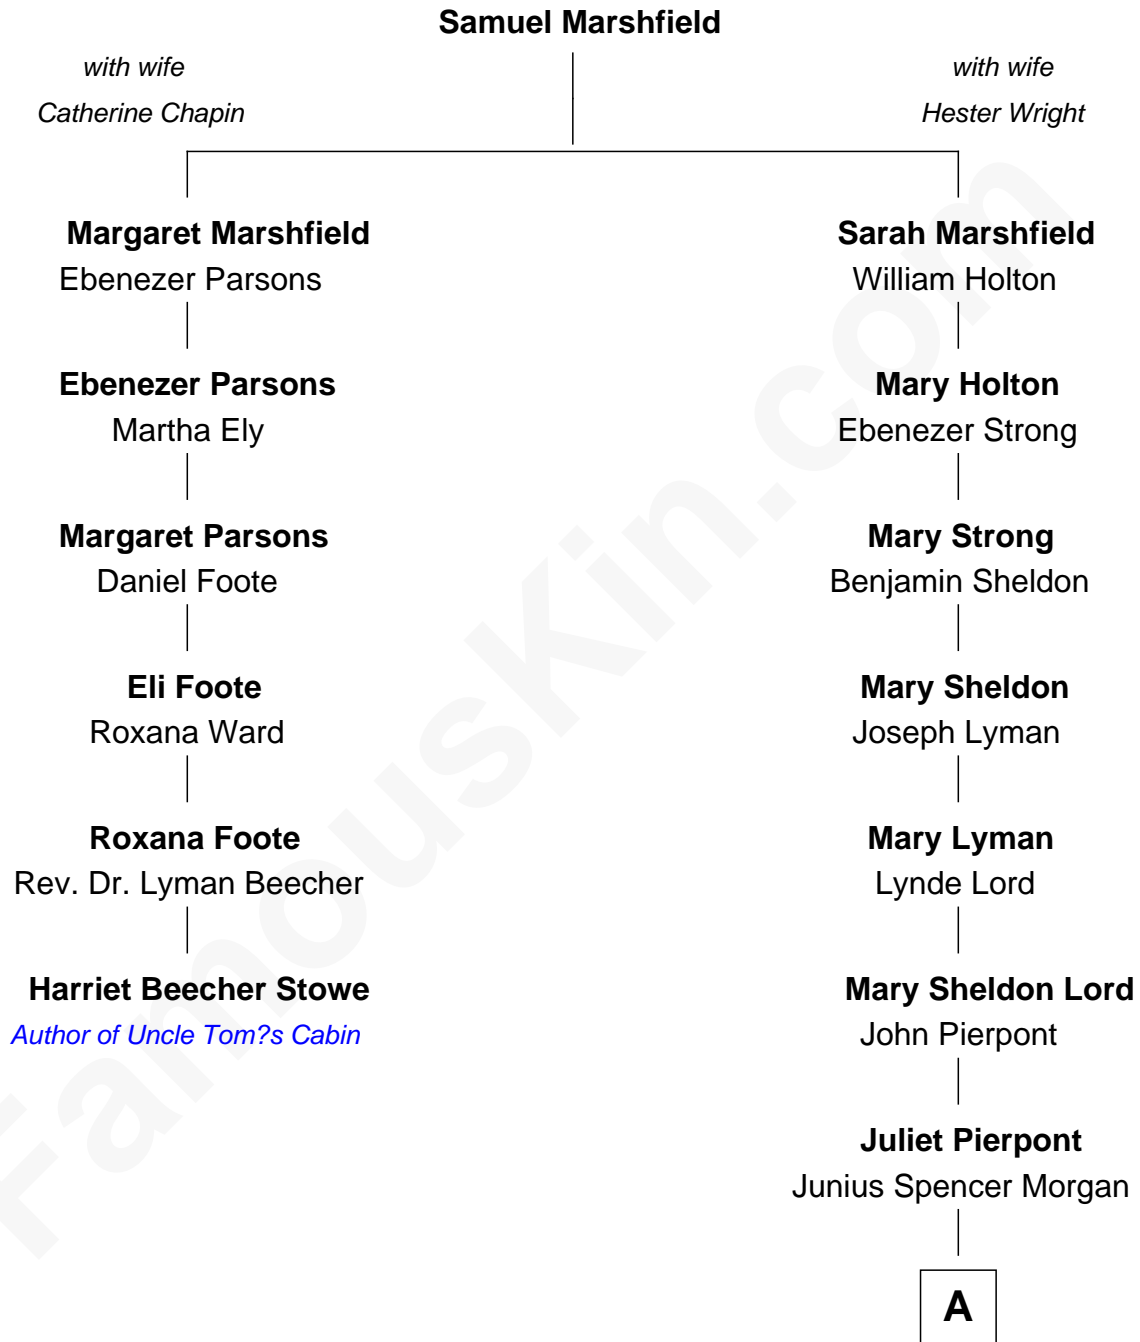

FamousKin.com Relationship Chart of

Harriet Beecher Stowe

Author of Uncle Tom's Cabin

5th cousin 4 times removed of

Henry Sturgis Morgan

Co-Founder of Morgan Stanley

A

John Pierpont Morgan

Frances Louisa Tracy

John Pierpont Morgan

Jane Norton Grew

Henry Sturgis Morgan

Co-Founder of Morgan Stanley

FamousKin.com