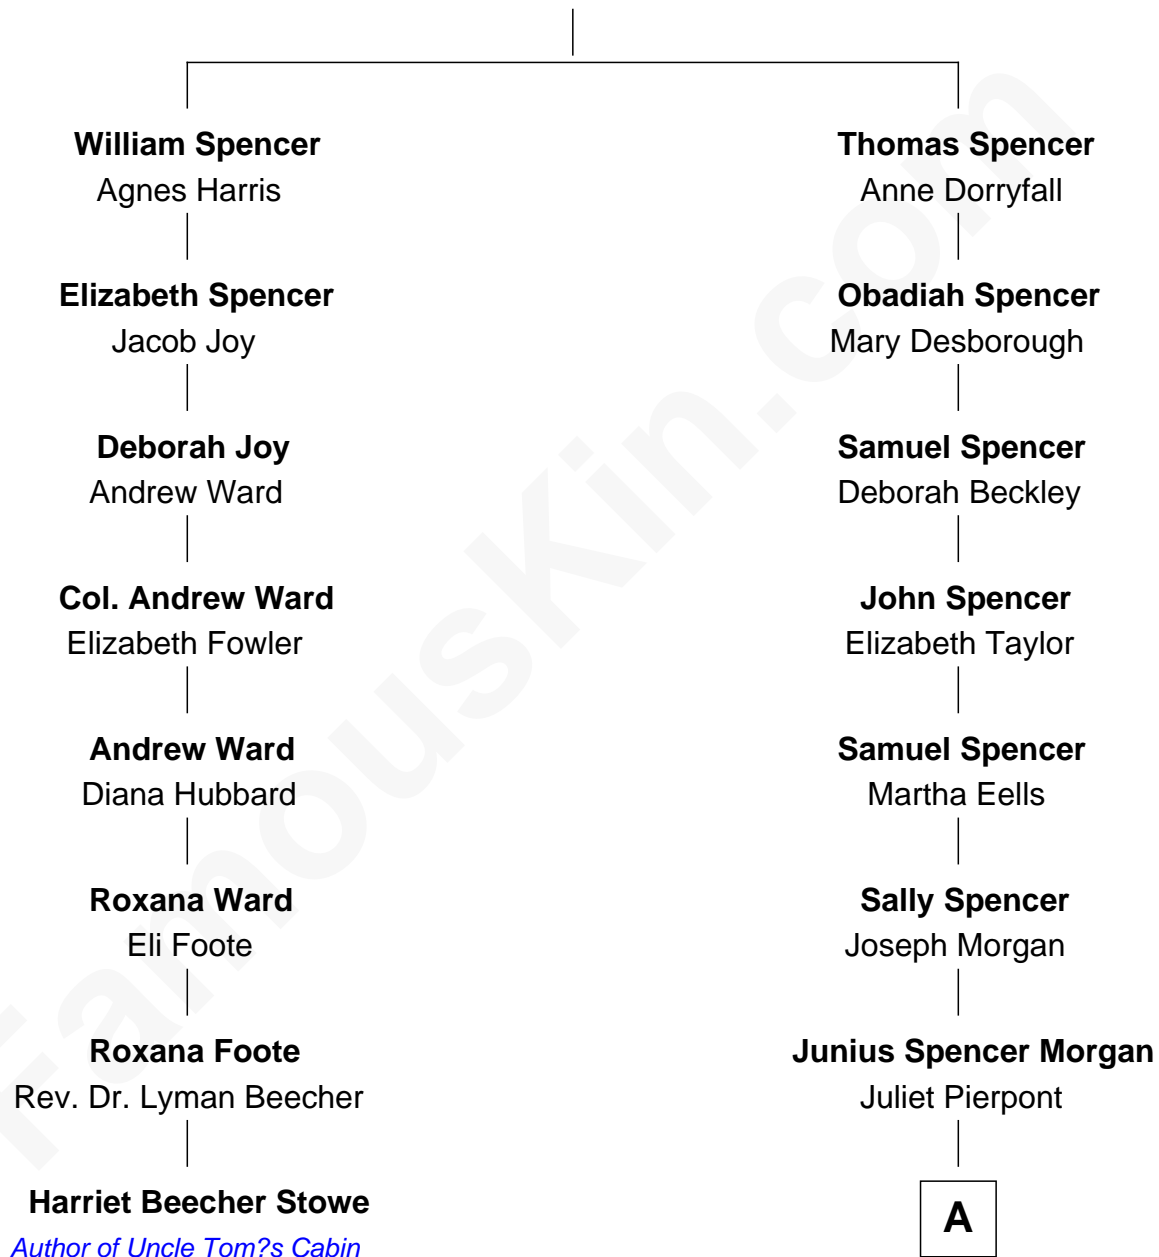

FamousKin.com Relationship Chart of

Harriet Beecher Stowe

Author of Uncle Tom's Cabin

7th cousin 2 times removed of

Henry Sturgis Morgan

Co-Founder of Morgan Stanley

Gerard Spencer

Alice Whitbread

A

John Pierpont Morgan

Frances Louisa Tracy

John Pierpont Morgan

Jane Norton Grew

Henry Sturgis Morgan

Co-Founder of Morgan Stanley

FamousKin.com