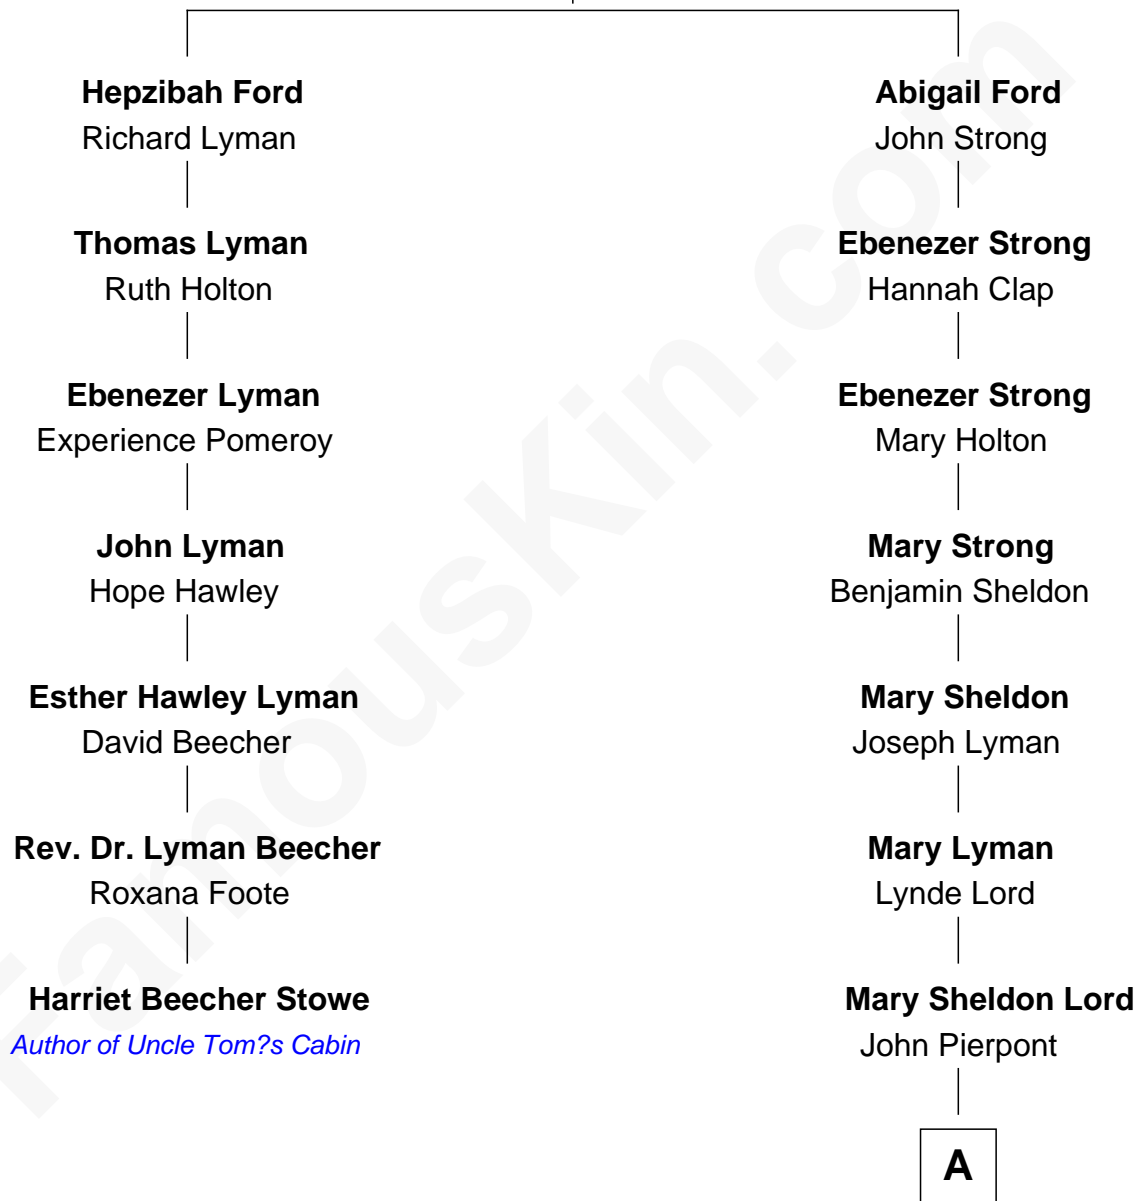

FamousKin.com Relationship Chart of

Harriet Beecher Stowe

Author of Uncle Tom's Cabin

6th cousin 4 times removed of

Henry Sturgis Morgan

Co-Founder of Morgan Stanley

Thomas Ford
Elizabeth Charde

A

Juliet Pierpont

Junius Spencer Morgan

John Pierpont Morgan

Frances Louisa Tracy

John Pierpont Morgan

Jane Norton Grew

Henry Sturgis Morgan

Co-Founder of Morgan Stanley