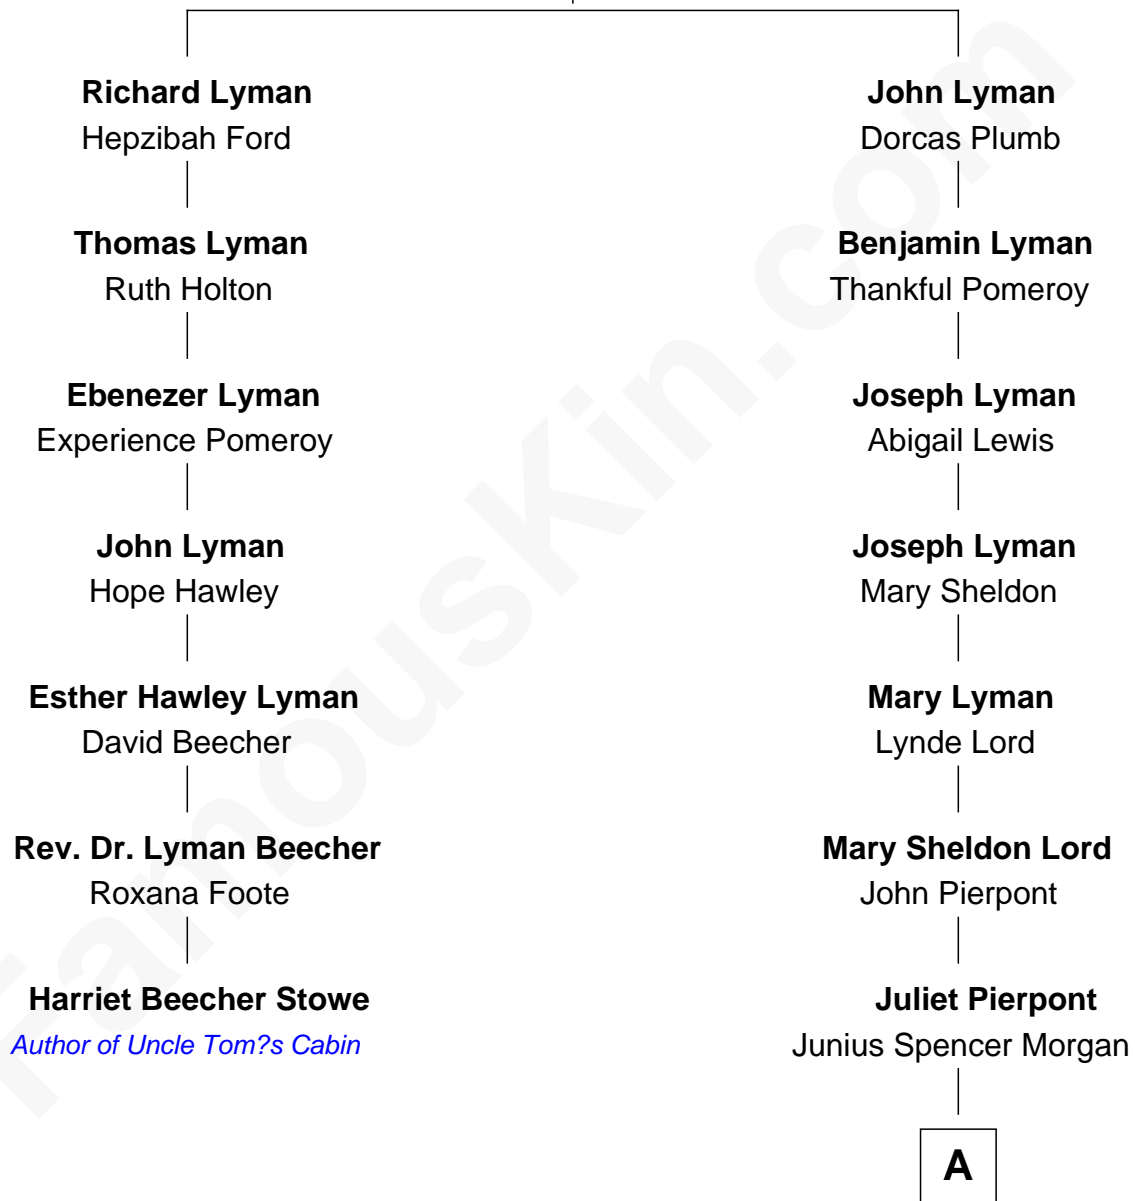

FamousKin.com Relationship Chart of

Harriet Beecher Stowe

Author of Uncle Tom's Cabin

6th cousin 2 times removed of

J.P. Morgan, Jr.

American Banker and Philanthropist

Richard Lyman

Sarah - - - - -

A

John Pierpont Morgan

Frances Louisa Tracy

J.P. Morgan, Jr.

American Banker and Philanthropist

FamousKin.com