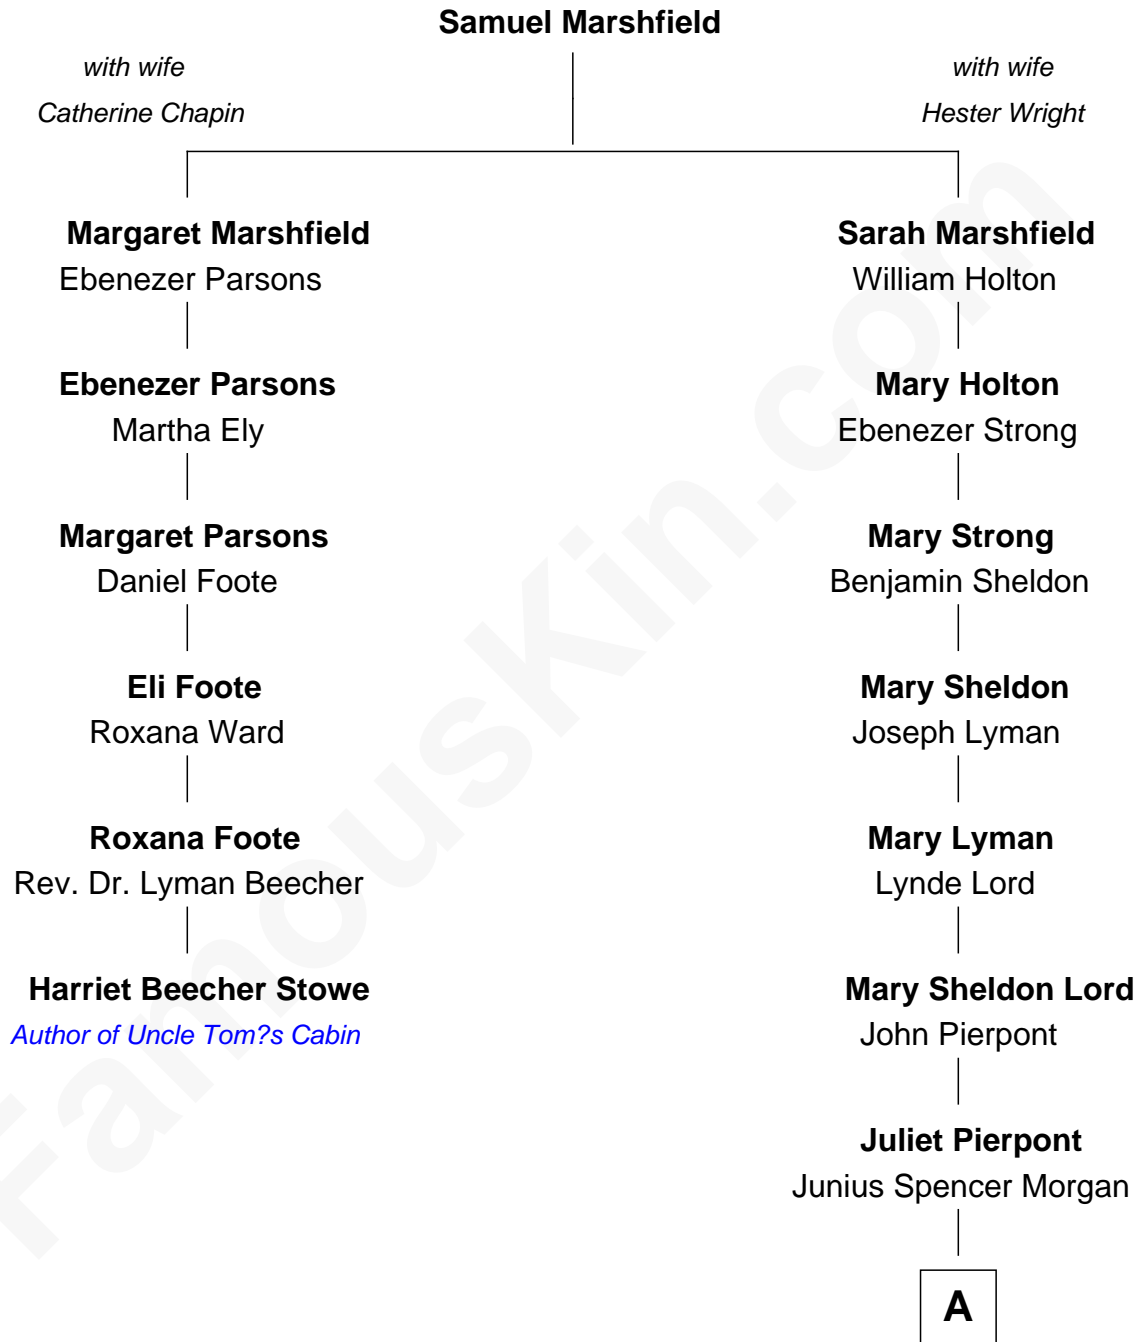

# FamousKin.com Relationship Chart of

**Harriet Beecher Stowe**

*Author of Uncle Tom's Cabin*

5th cousin 3 times removed of

**J.P. Morgan, Jr.**

*American Banker and Philanthropist*

A

John Pierpont Morgan

Frances Louisa Tracy

J.P. Morgan, Jr.

*American Banker and Philanthropist*

FamousKin.com