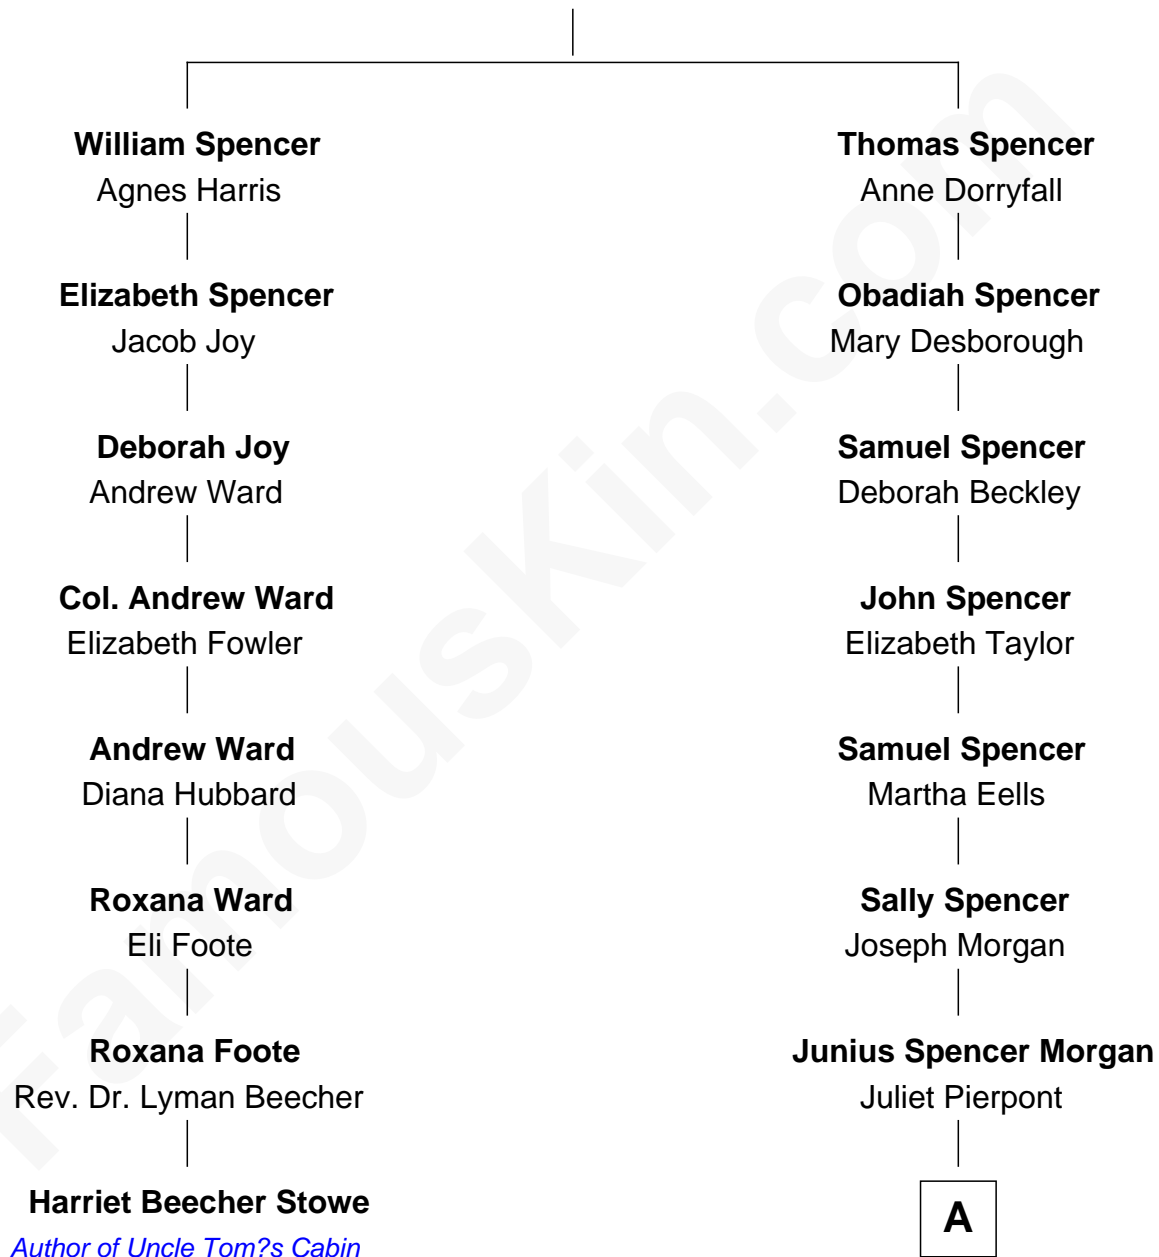

FamousKin.com Relationship Chart of

Harriet Beecher Stowe

Author of Uncle Tom's Cabin

7th cousin 1 time removed of

J.P. Morgan, Jr.

American Banker and Philanthropist

Gerard Spencer

Alice Whitbread

A

John Pierpont Morgan

Frances Louisa Tracy

J.P. Morgan, Jr.

American Banker and Philanthropist

FamousKin.com