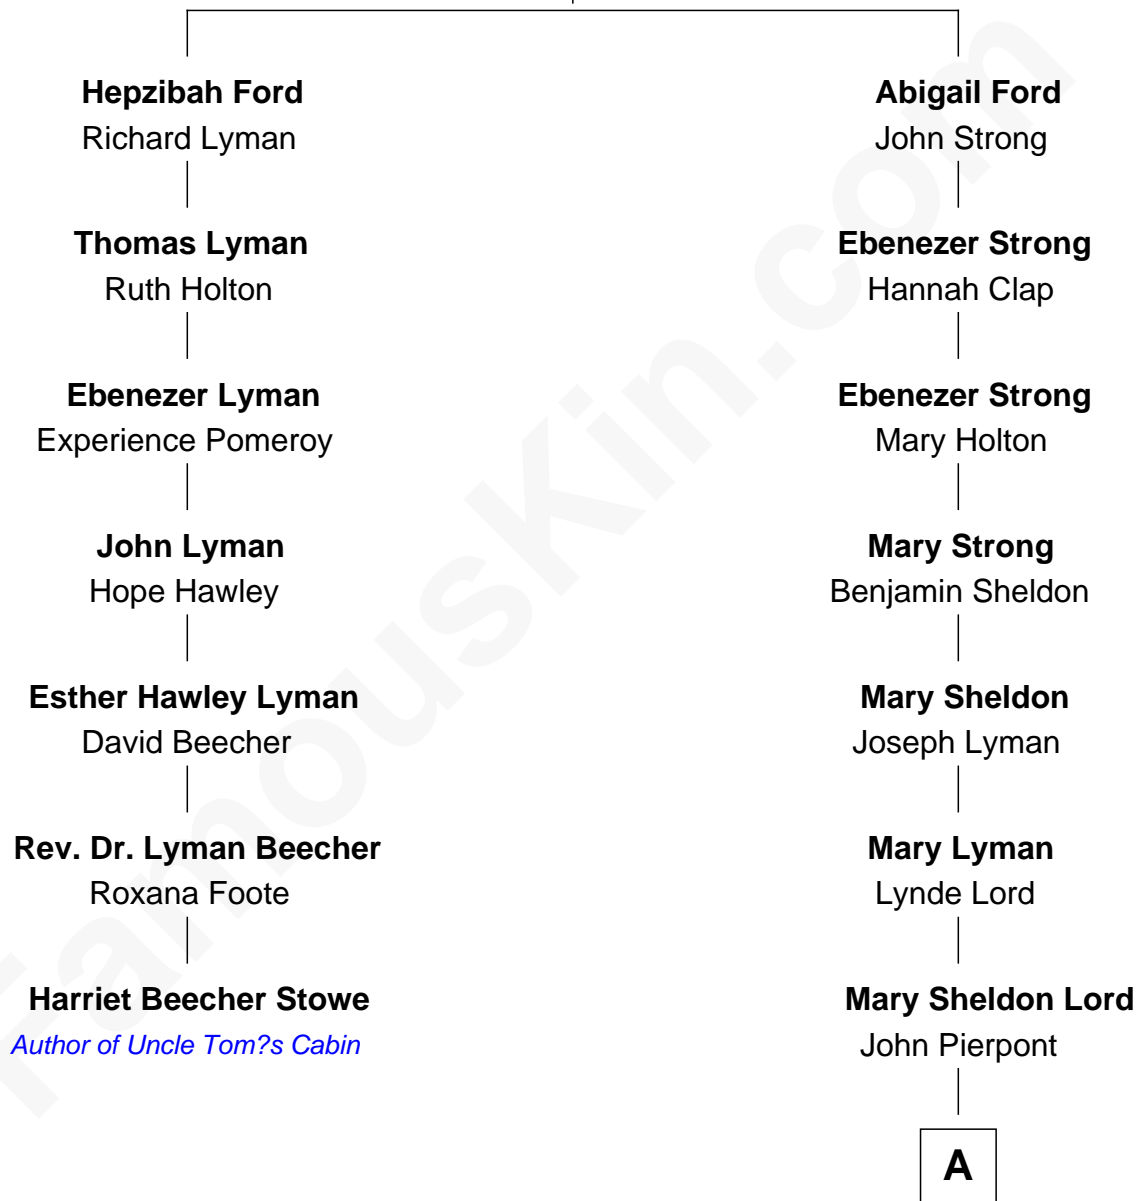

FamousKin.com Relationship Chart of

Harriet Beecher Stowe

Author of Uncle Tom's Cabin

6th cousin 3 times removed of

J.P. Morgan, Jr.

American Banker and Philanthropist

Thomas Ford
Elizabeth Charde

A

Juliet Pierpont

Junius Spencer Morgan

John Pierpont Morgan

Frances Louisa Tracy

J.P. Morgan, Jr.

American Banker and Philanthropist

FamousKin.com