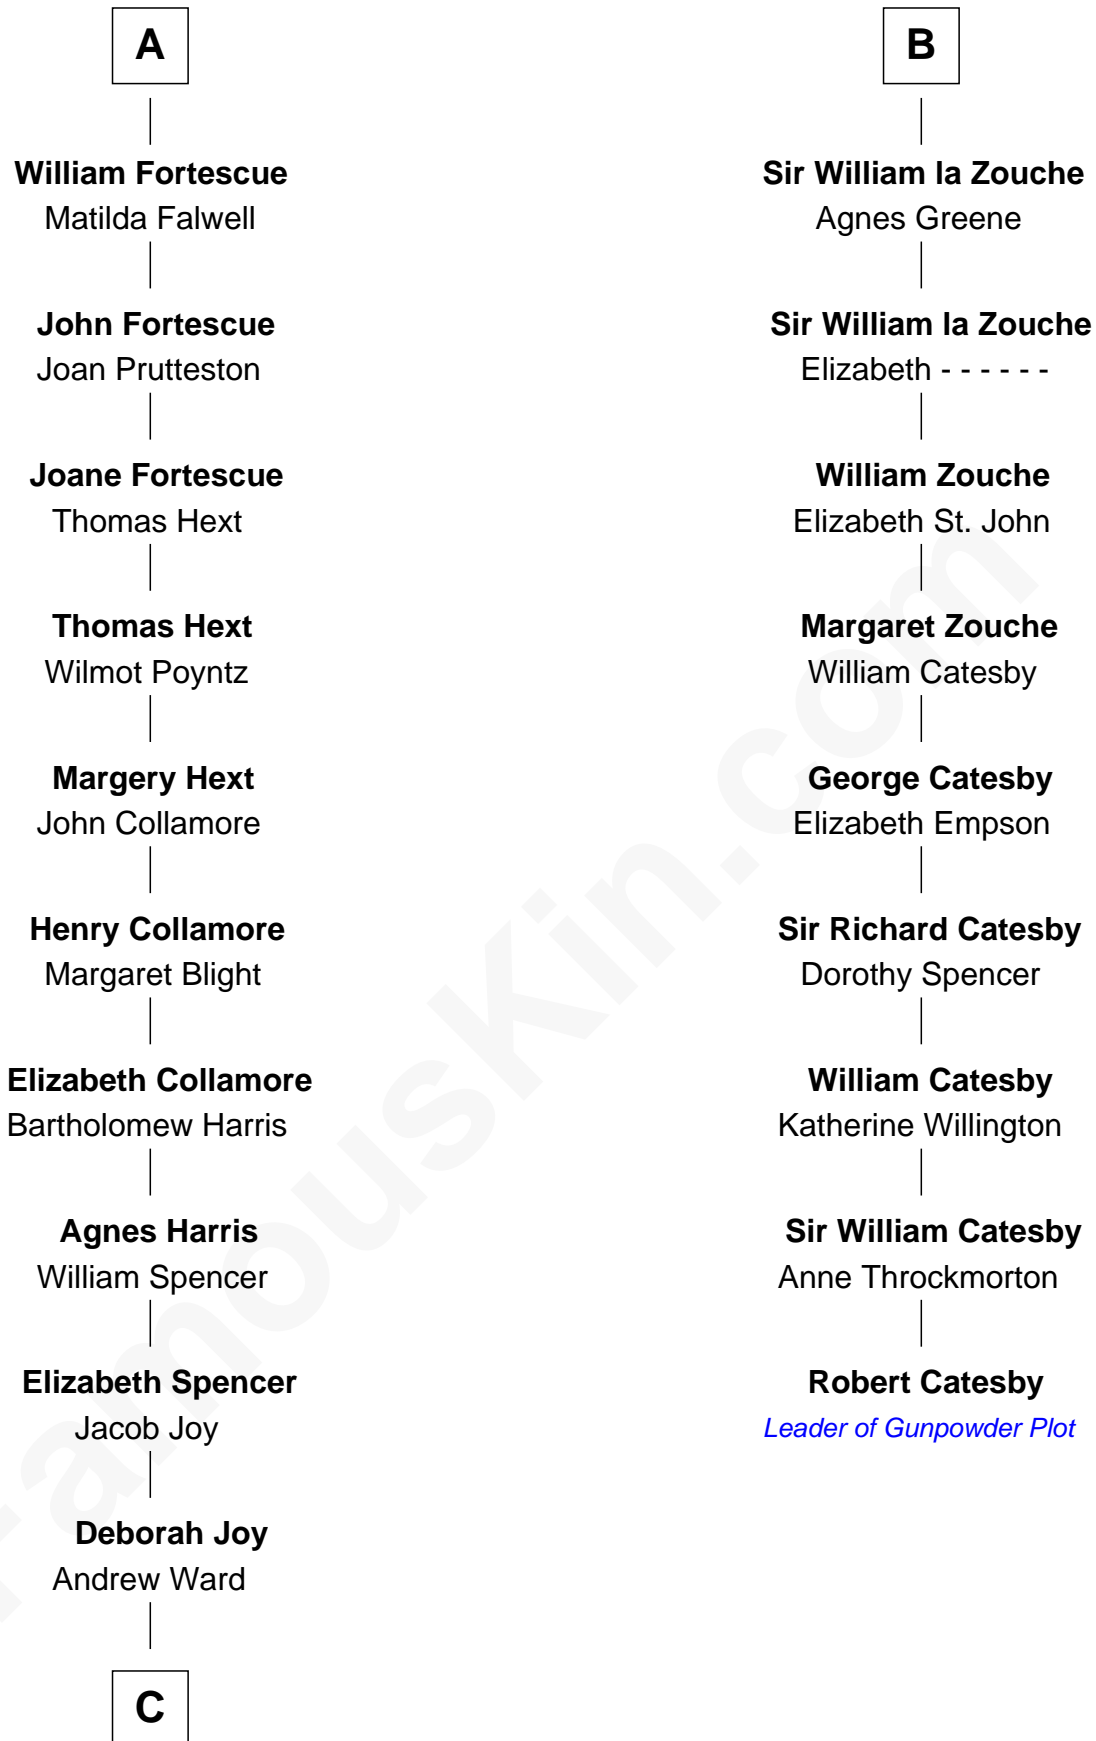

FamousKin.com Relationship Chart of

Harriet Beecher Stowe

Author of Uncle Tom's Cabin

15th cousin 6 times removed of

Robert Catesby

Leader of Gunpowder Plot

C

Col. Andrew Ward

Elizabeth Fowler

Andrew Ward

Diana Hubbard

Roxana Ward

Eli Foote

Roxana Foote

Rev. Dr. Lyman Beecher

Harriet Beecher Stowe