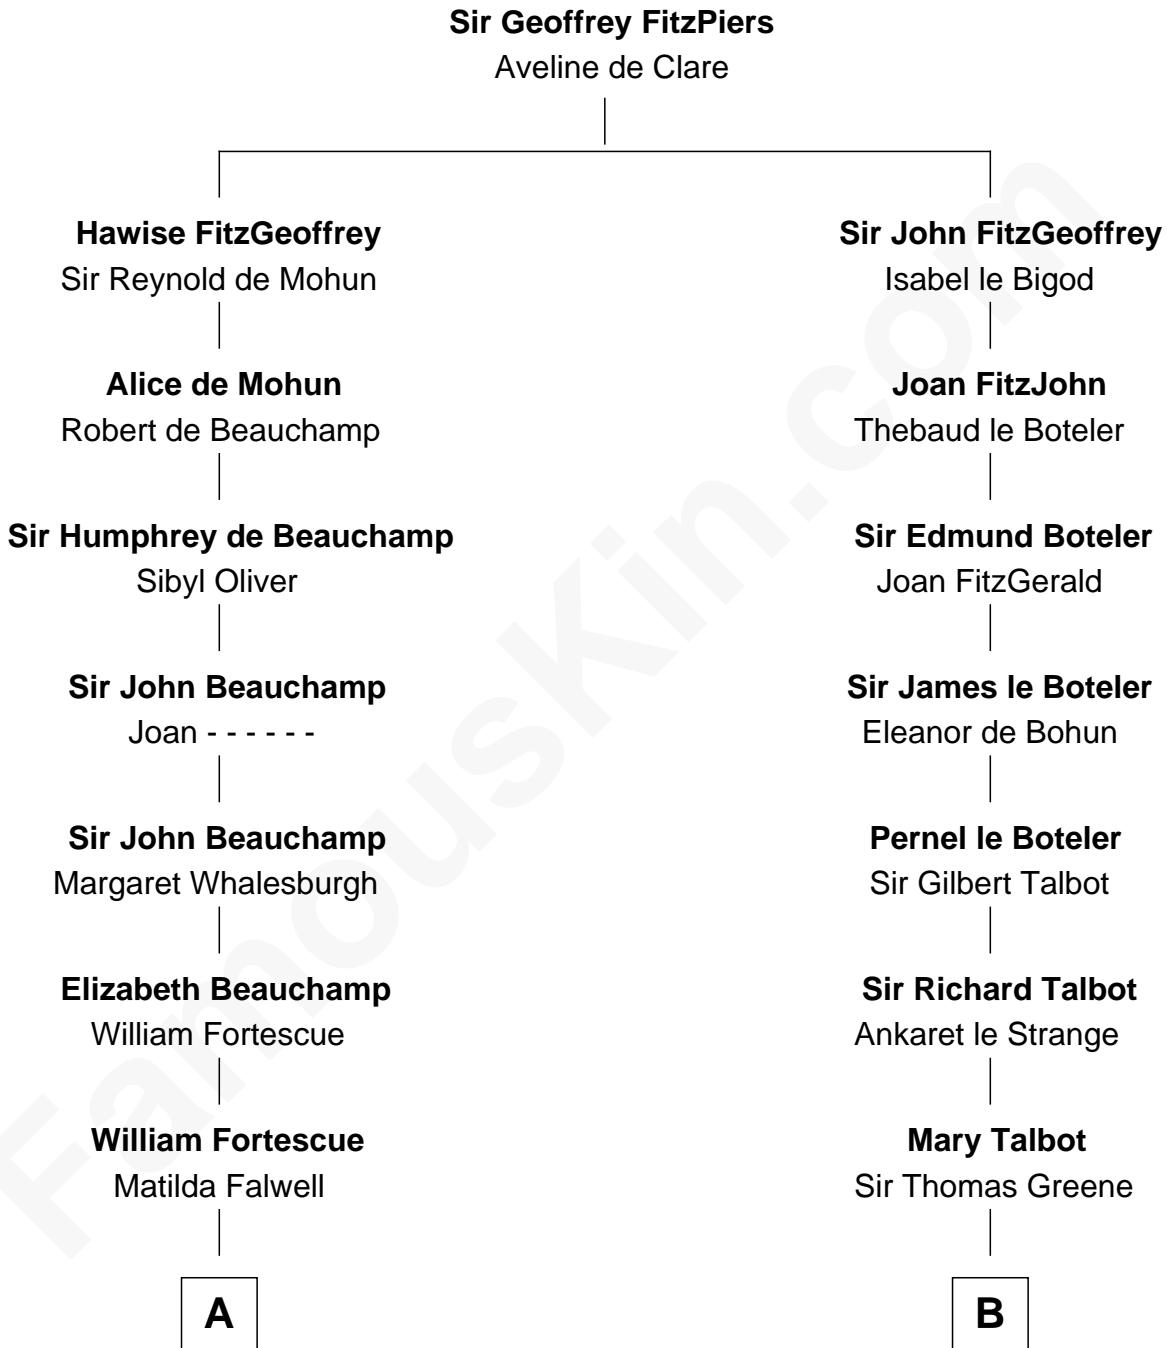

FamousKin.com Relationship Chart of

Harriet Beecher Stowe

Author of Uncle Tom's Cabin

20th cousin 1 time removed of

J. A. Folger

Founder of Folger Coffee Company

C

Andrew Ward
Diana Hubbard
|
Roxana Ward
Eli Foote
|
Roxana Foote
Rev. Dr. Lyman Beecher
|
Harriet Beecher Stowe
Author of Uncle Tom's Cabin

D

Peleg Slocum
Rebecca Bennett
|
Peleg Slocum
Elizabeth Brown
|
Rebecca Slocum
George Folger
|
Samuel Brown Folger
Nancy F. Hiller
|
J. A. Folger
Founder of Folger Coffee Co.

FamousKin.com