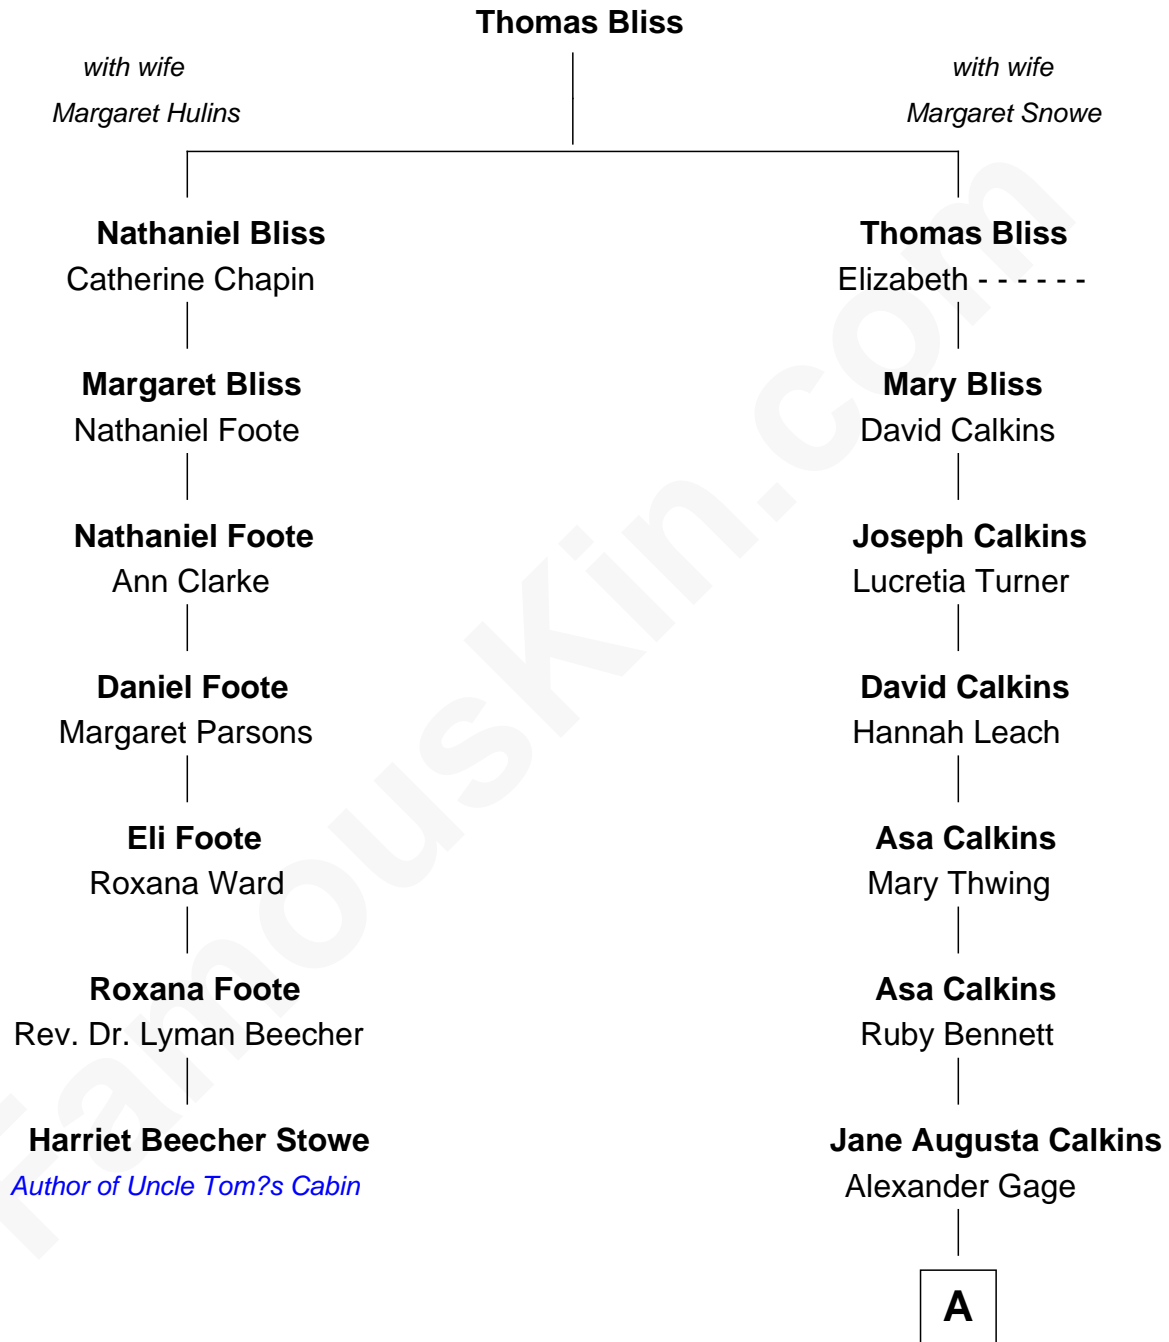

FamousKin.com Relationship Chart of

Harriet Beecher Stowe

Author of Uncle Tom's Cabin

6th cousin 4 times removed of

Richard Hatch

TV and Movie Actor

A

Nellie Marie Gage
John Devereux Hatch

Charles Wesley Hatch
Leah Perkins Rogers

John Raymond Hatch
Elizabeth White

Richard Hatch
TV and Movie Actor

FamousKin.com