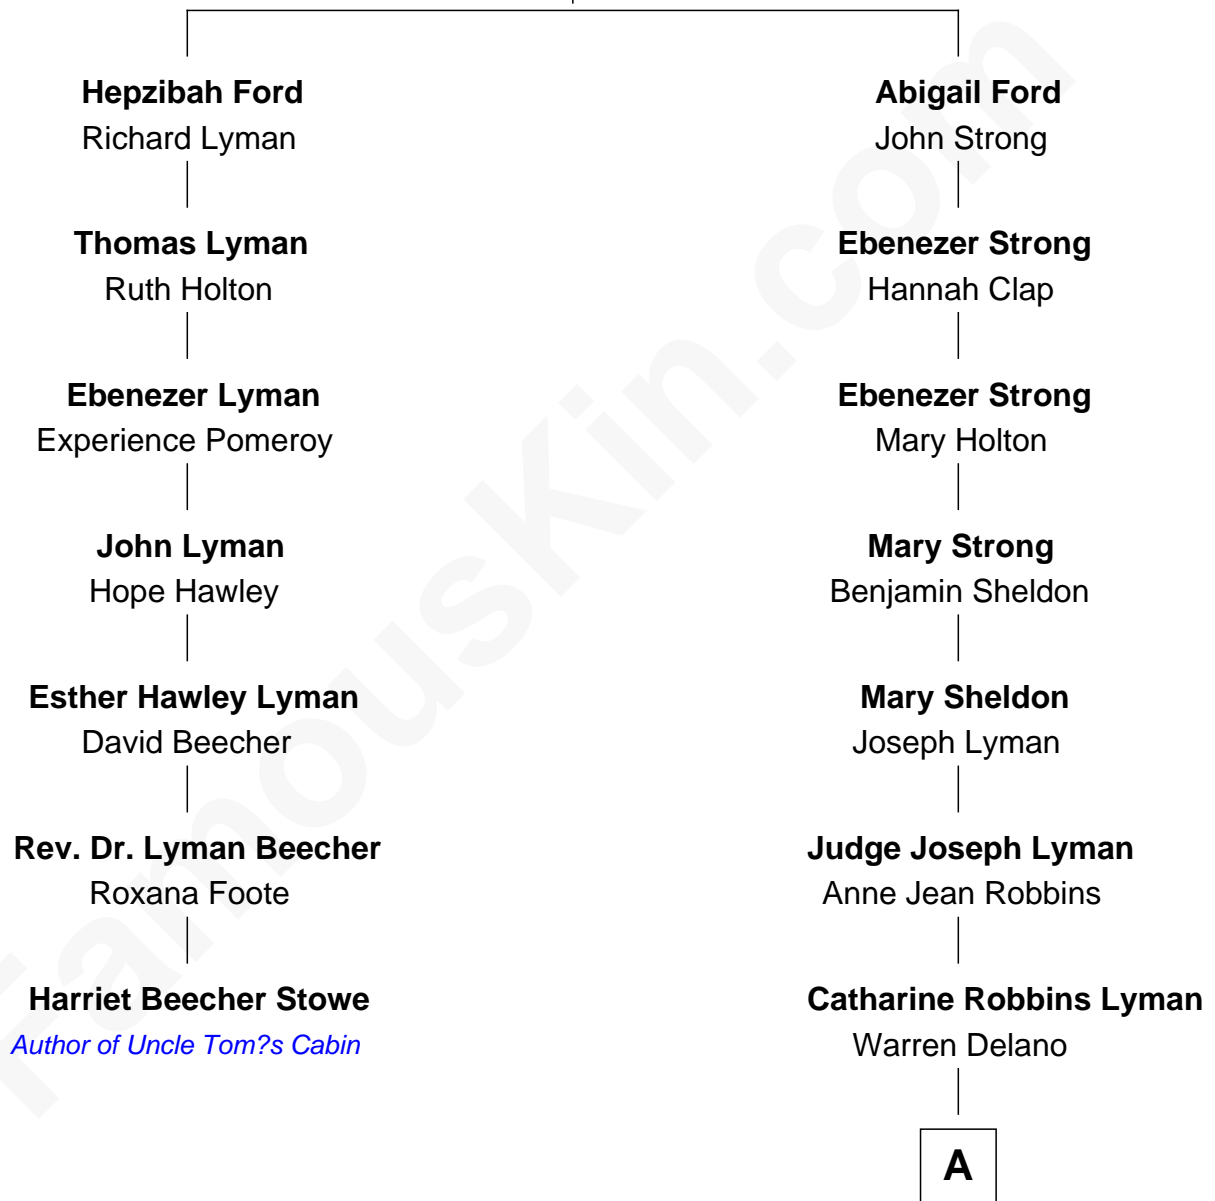

FamousKin.com Relationship Chart of

Harriet Beecher Stowe

Author of Uncle Tom's Cabin

6th cousin 2 times removed of

Franklin D. Roosevelt

32nd U.S. President

Thomas Ford
Elizabeth Charde

A

|
Sara Delano
James Roosevelt
|

Franklin D. Roosevelt
32nd U.S. President

FamousKin.com