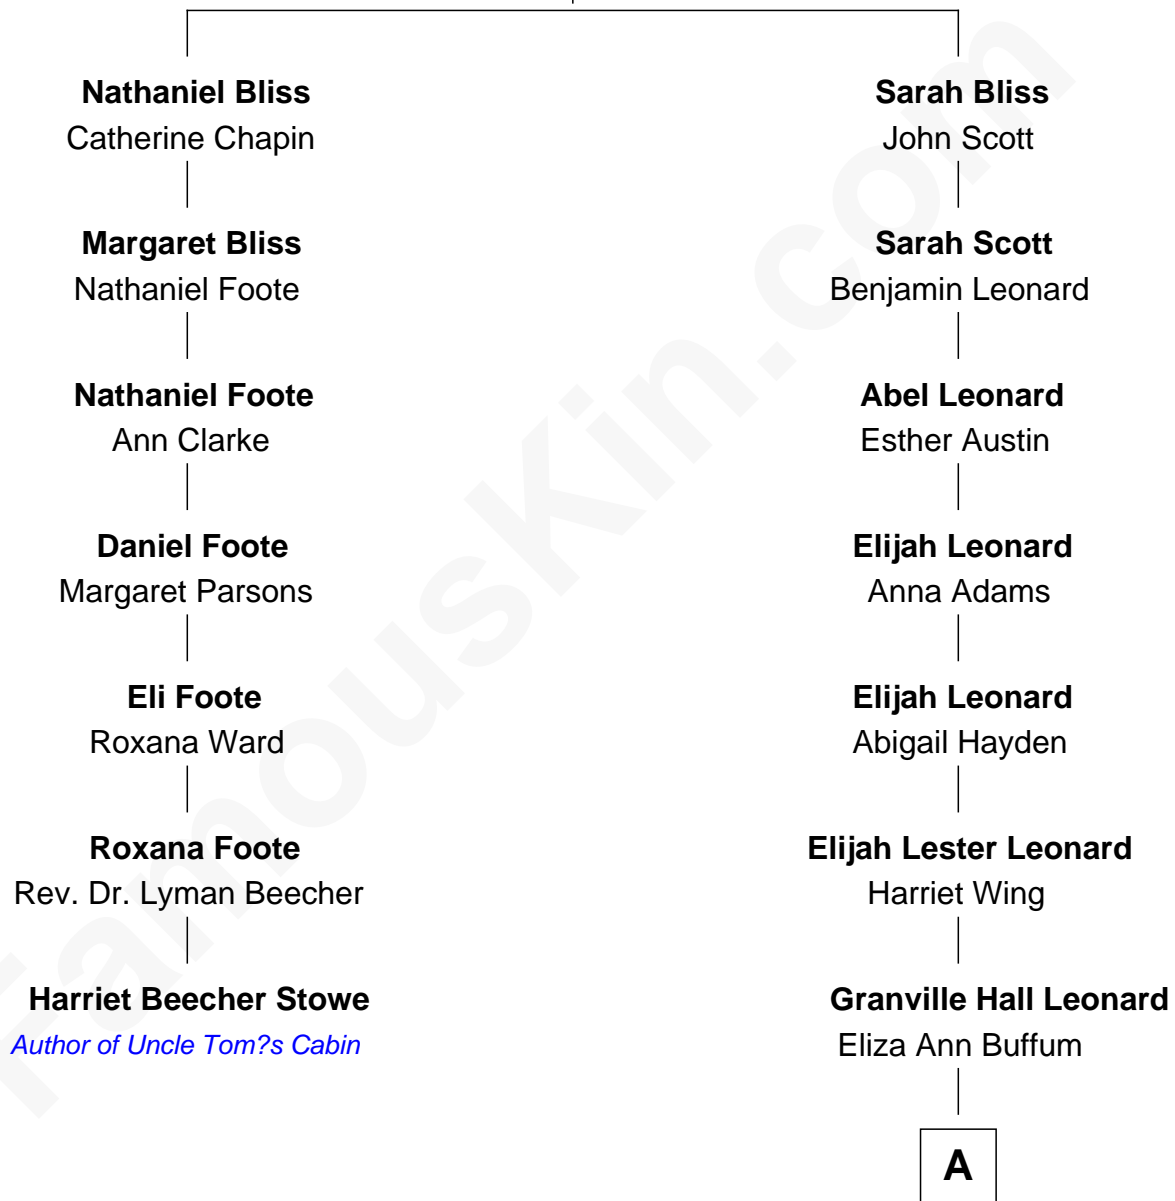

# FamousKin.com Relationship Chart of

**Harriet Beecher Stowe**

*Author of Uncle Tom's Cabin*

6th cousin 4 times removed of

**James Taylor**

*Singer-Songwriter*

**Thomas Bliss**  
Margaret Hulins

**A**

—  
**Emily Roxanna Leonard**

Stanford Lyman Haynes

—  
**Theodosia Haynes**

Alexander Taylor

—  
**Dr. Isaac Montrose Taylor**

Gertrude Arline Woodard

—  
**James Taylor**

*Singer-Songwriter*