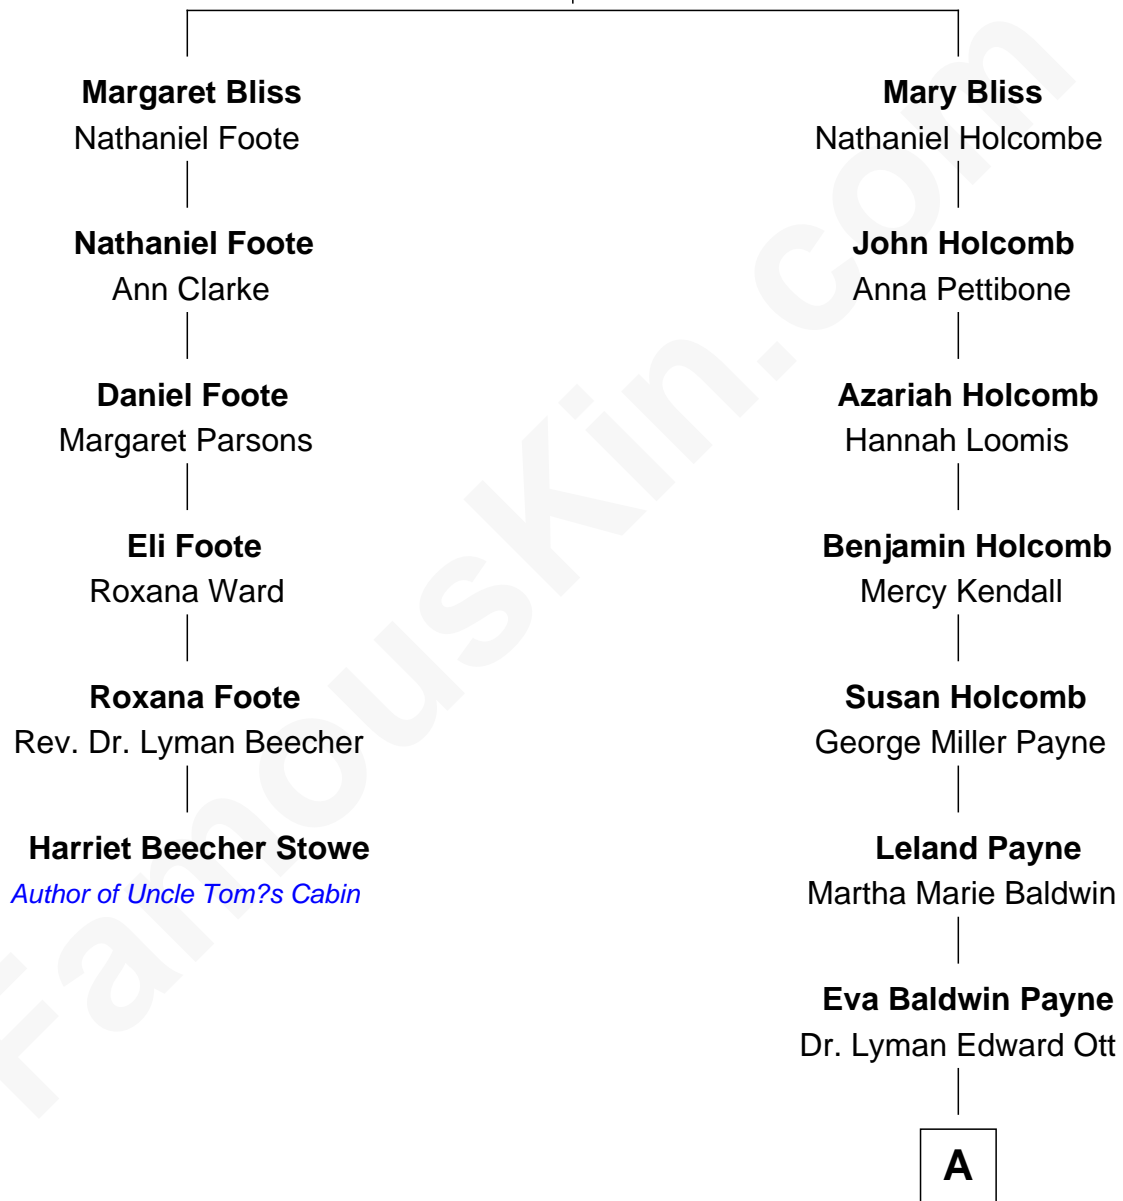

# FamousKin.com Relationship Chart of

**Harriet Beecher Stowe**

*Author of Uncle Tom's Cabin*

5th cousin 4 times removed of

**Dan Quayle**

*44th U.S. Vice-President*

**Nathaniel Bliss**  
Catherine Chapin

**A**

—  
**Martha M. Ott**

Eugene Collins Pulliam

—  
**Martha Corinne Pulliam**

James Cline Quayle

—  
**Dan Quayle**

*44th U.S. Vice-President*

FamousKin.com