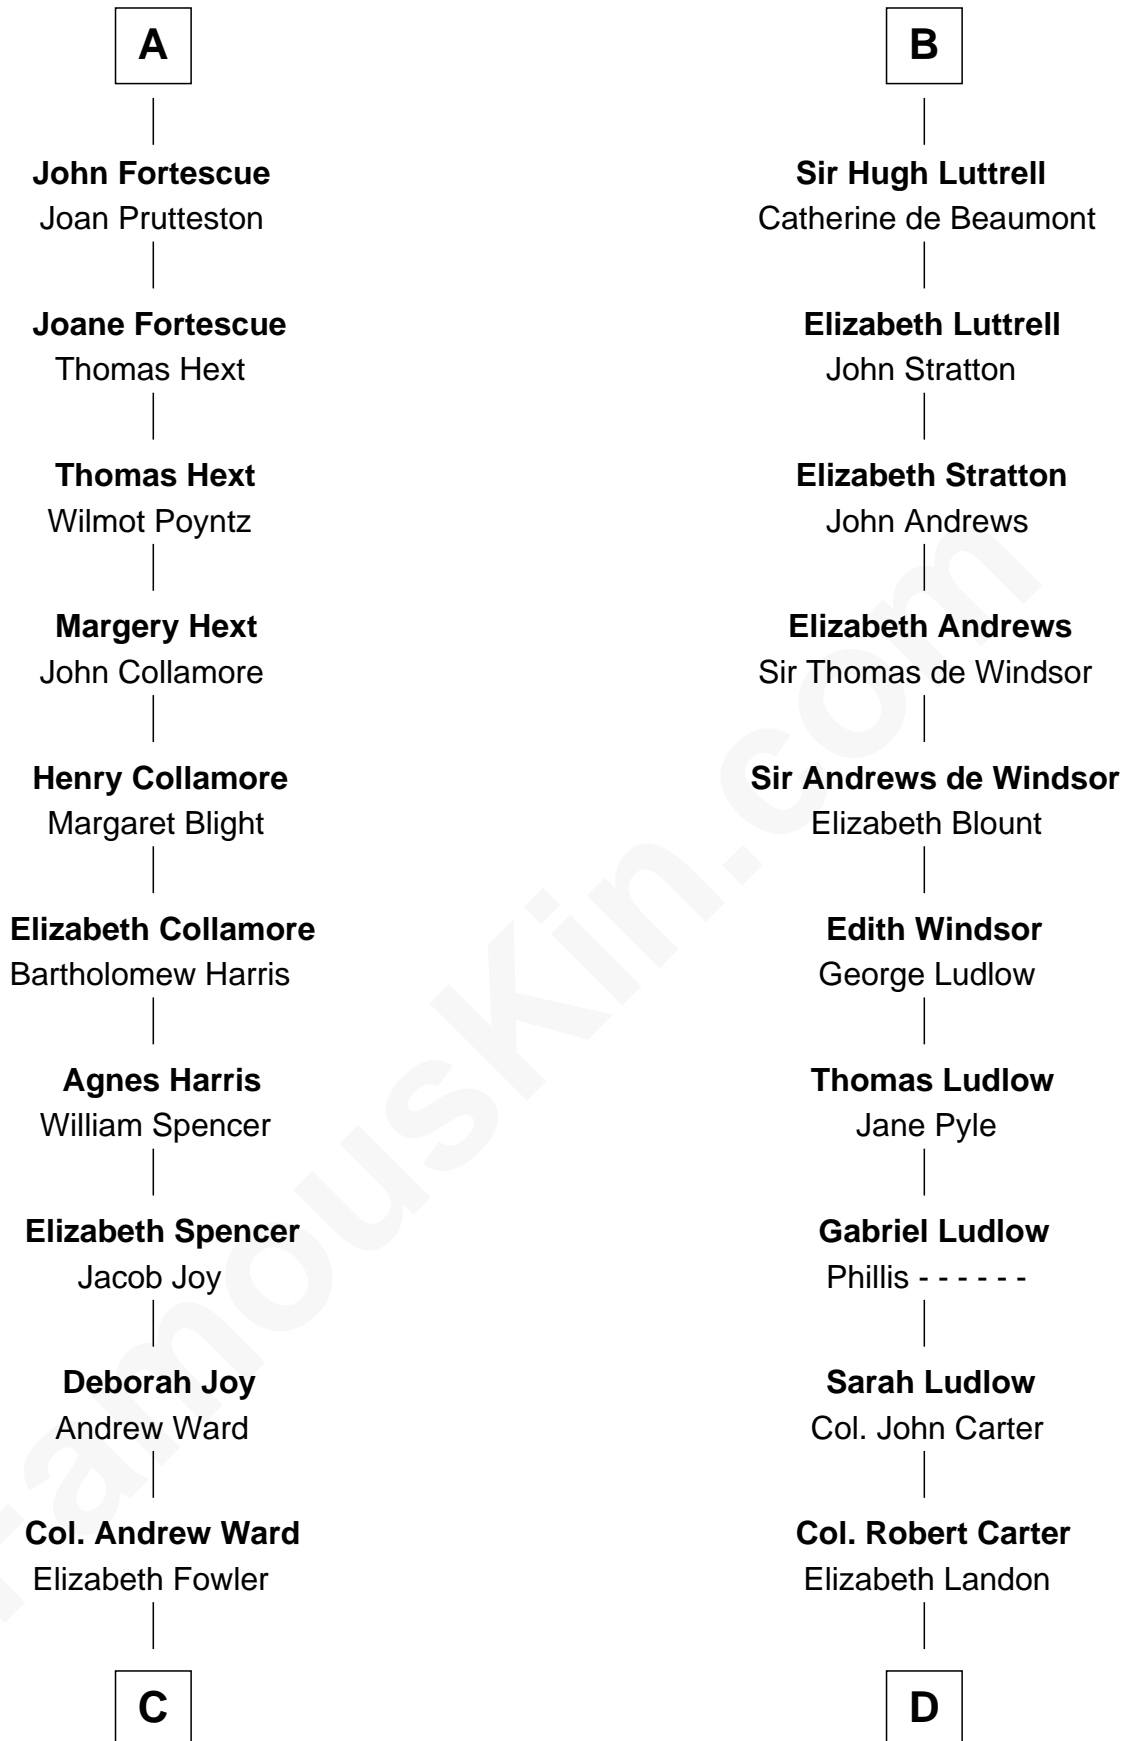

## Relationship Chart of

**Harriet Beecher Stowe**

*Author of Uncle Tom's Cabin*

18th cousin 2 times removed of

**Carter Braxton**

*Signer of the Declaration of Independence*

**C**

**Andrew Ward**  
Diana Hubbard

**Roxana Ward**  
Eli Foote

**Roxana Foote**  
Rev. Dr. Lyman Beecher

**Harriet Beecher Stowe**  
*Author of Uncle Tom's Cabin*

**D**

**Mary Carter**  
George Braxton

**Carter Braxton**  
*Signer of Declaration of Independence*