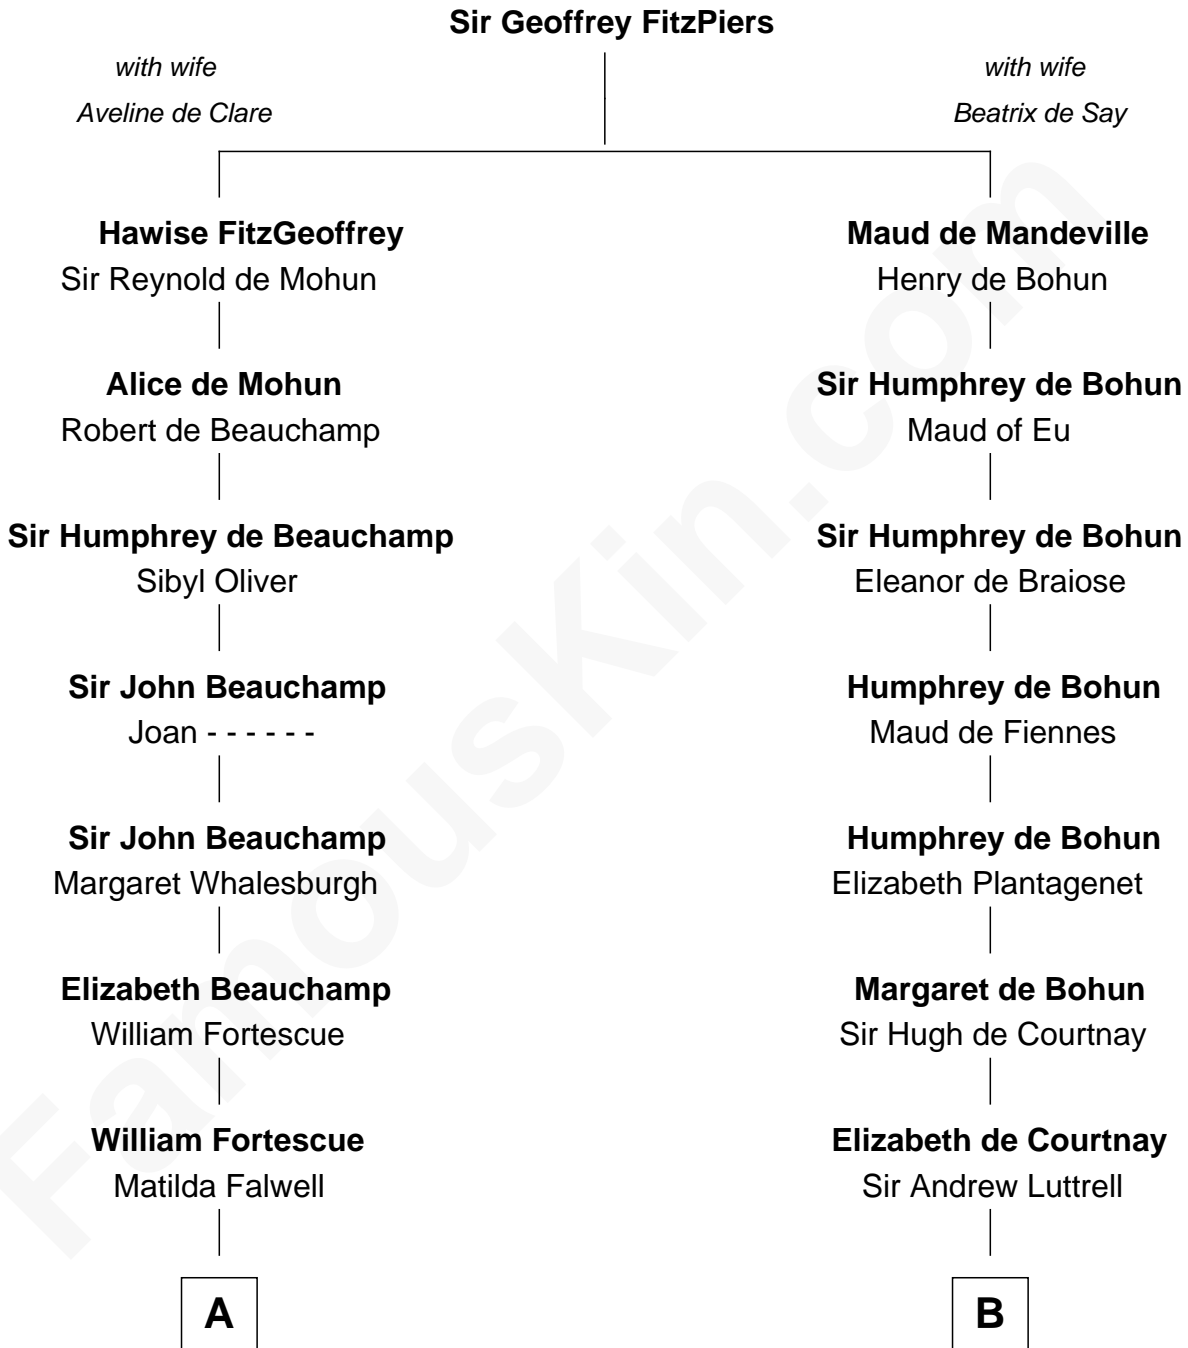

## Relationship Chart of

**Harriet Beecher Stowe**

*Author of Uncle Tom's Cabin*

18th cousin 2 times removed of

**Carter Braxton**

*Signer of the Declaration of Independence*

**C**

**Andrew Ward**  
Diana Hubbard

**Roxana Ward**  
Eli Foote

**Roxana Foote**  
Rev. Dr. Lyman Beecher

**Harriet Beecher Stowe**  
*Author of Uncle Tom's Cabin*

**D**

**Mary Carter**  
George Braxton

**Carter Braxton**  
*Signer of Declaration of Independence*