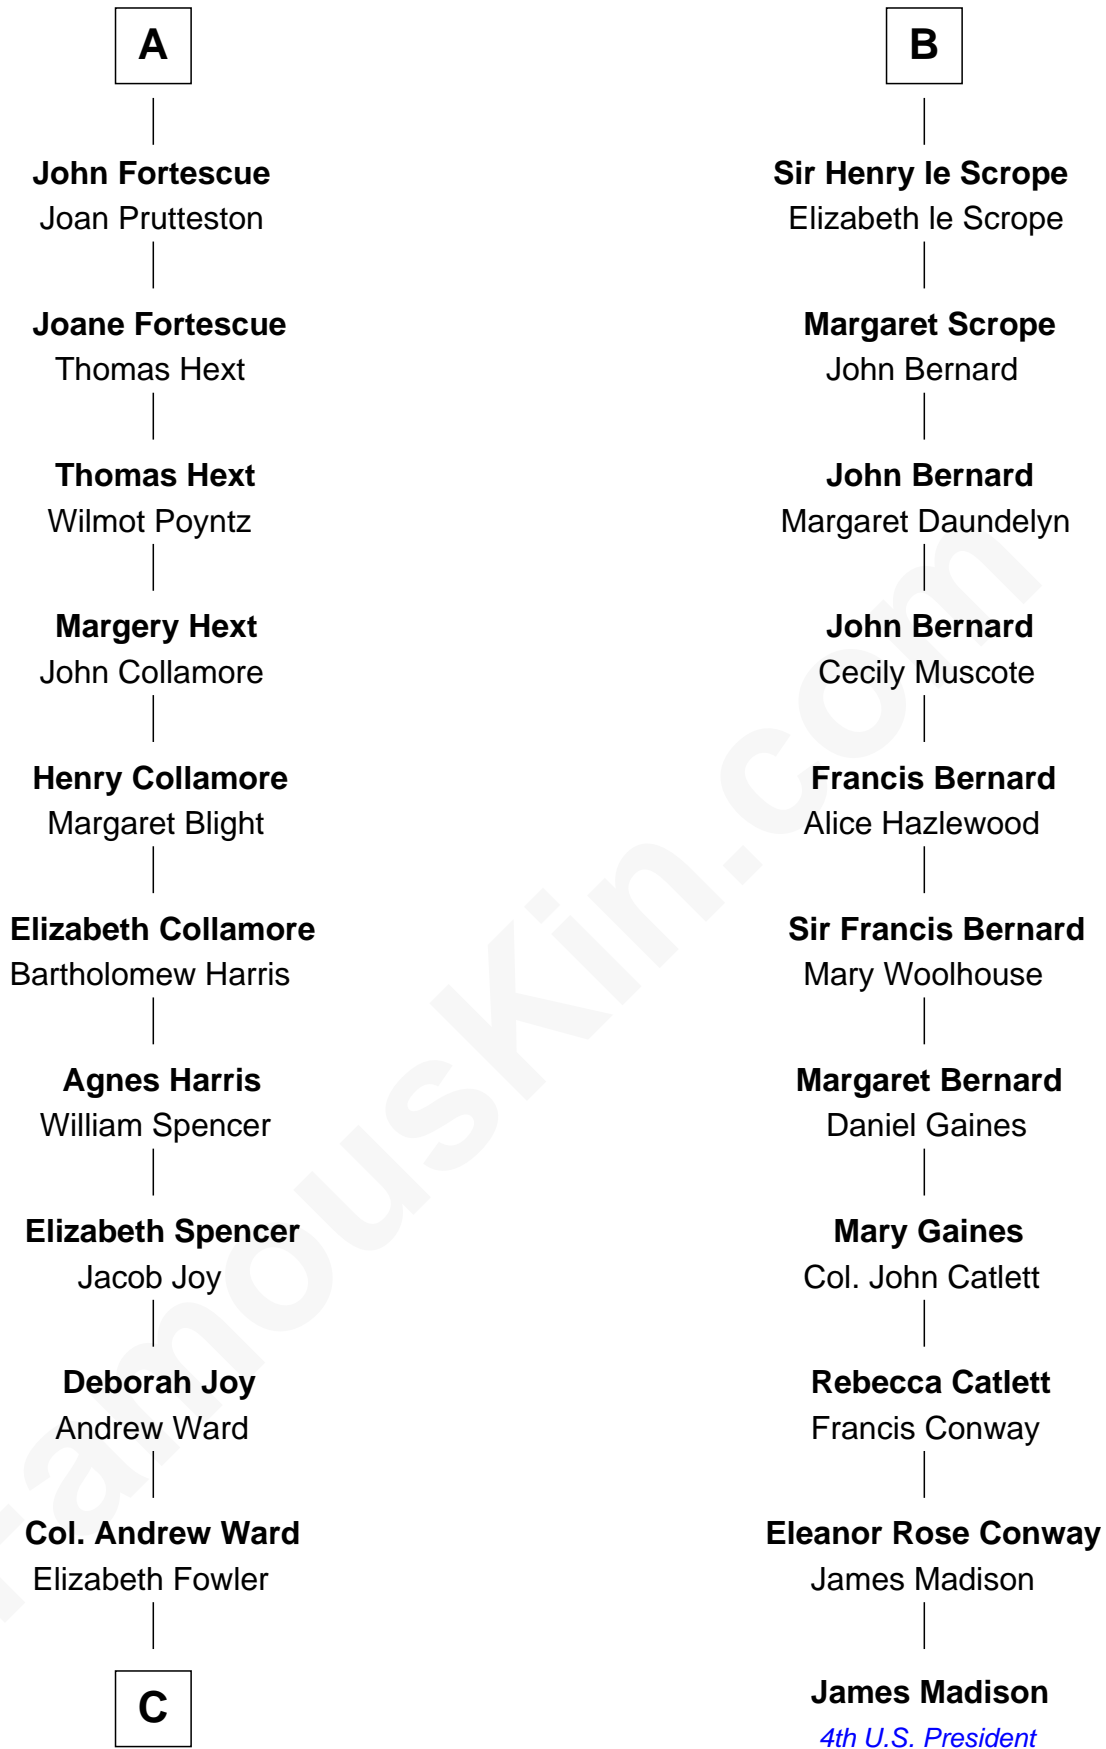

FamousKin.com
Relationship Chart of
Harriet Beecher Stowe
Author of Uncle Tom's Cabin

17th cousin 3 times removed of

James Madison
4th U.S. President

C

—
Andrew Ward
Diana Hubbard

—
Roxana Ward
Eli Foote

—
Roxana Foote
Rev. Dr. Lyman Beecher

—
Harriet Beecher Stowe
Author of Uncle Tom's Cabin

FamousKin.com