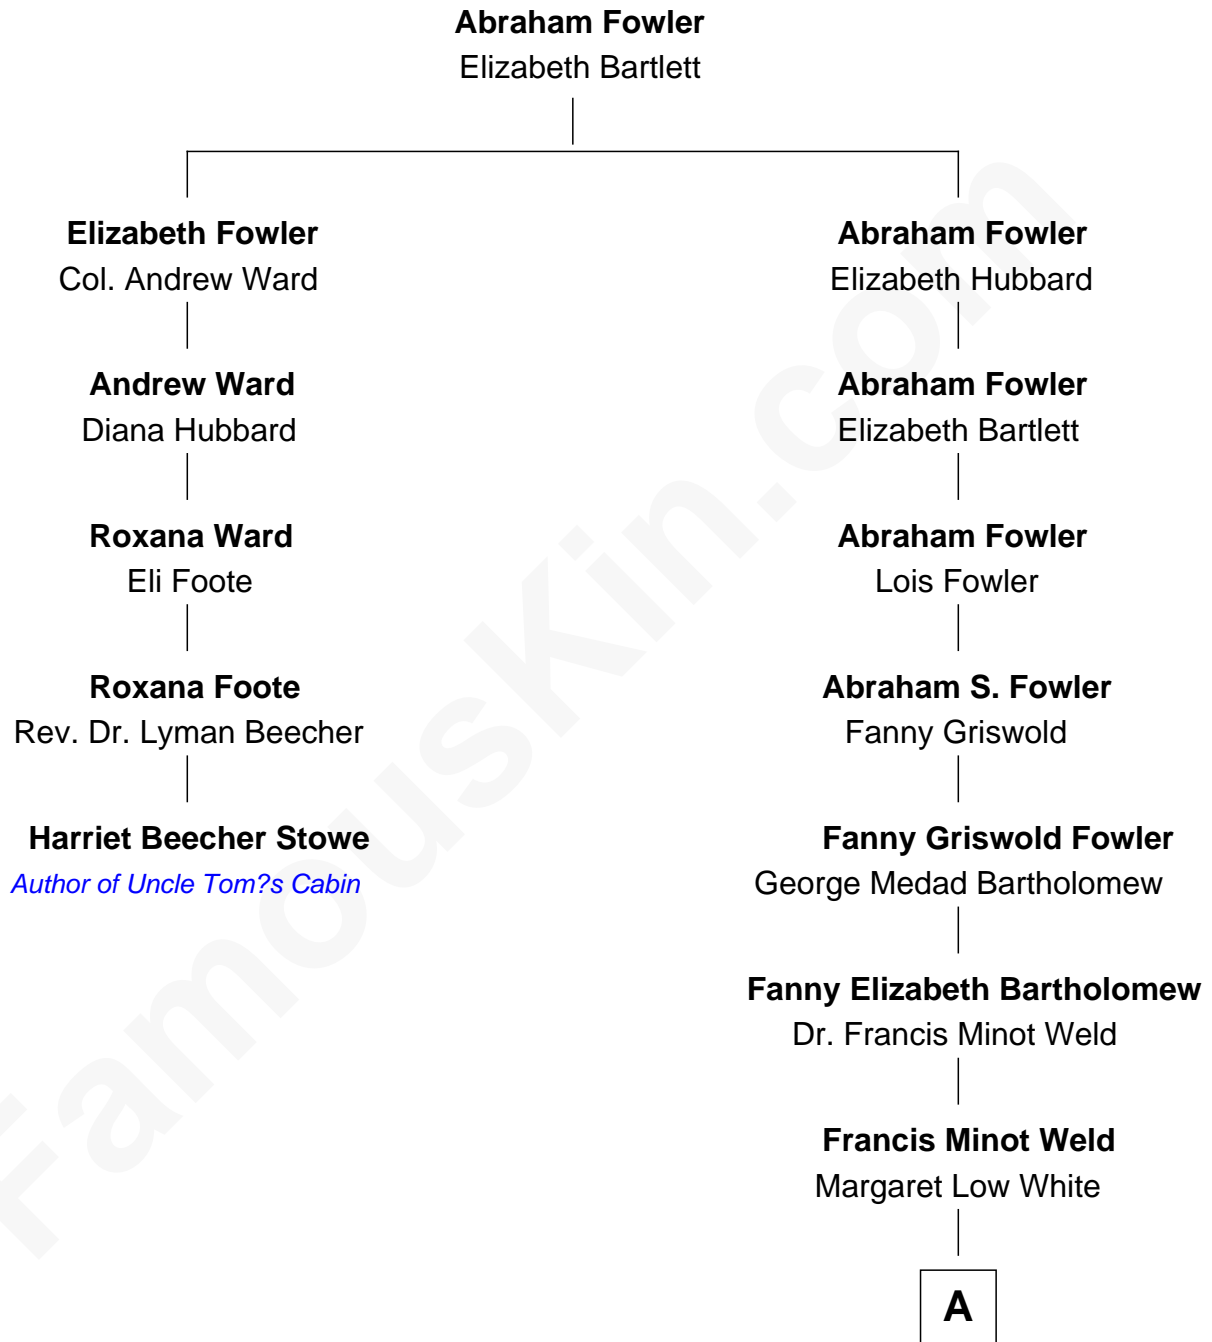

FamousKin.com Relationship Chart of

Harriet Beecher Stowe

Author of Uncle Tom's Cabin

4th cousin 4 times removed of

Bill Weld

68th Governor of Massachusetts

A

David Weld
Mary Blake Nichols

Bill Weld
68th Governor of Massachusetts

FamousKin.com