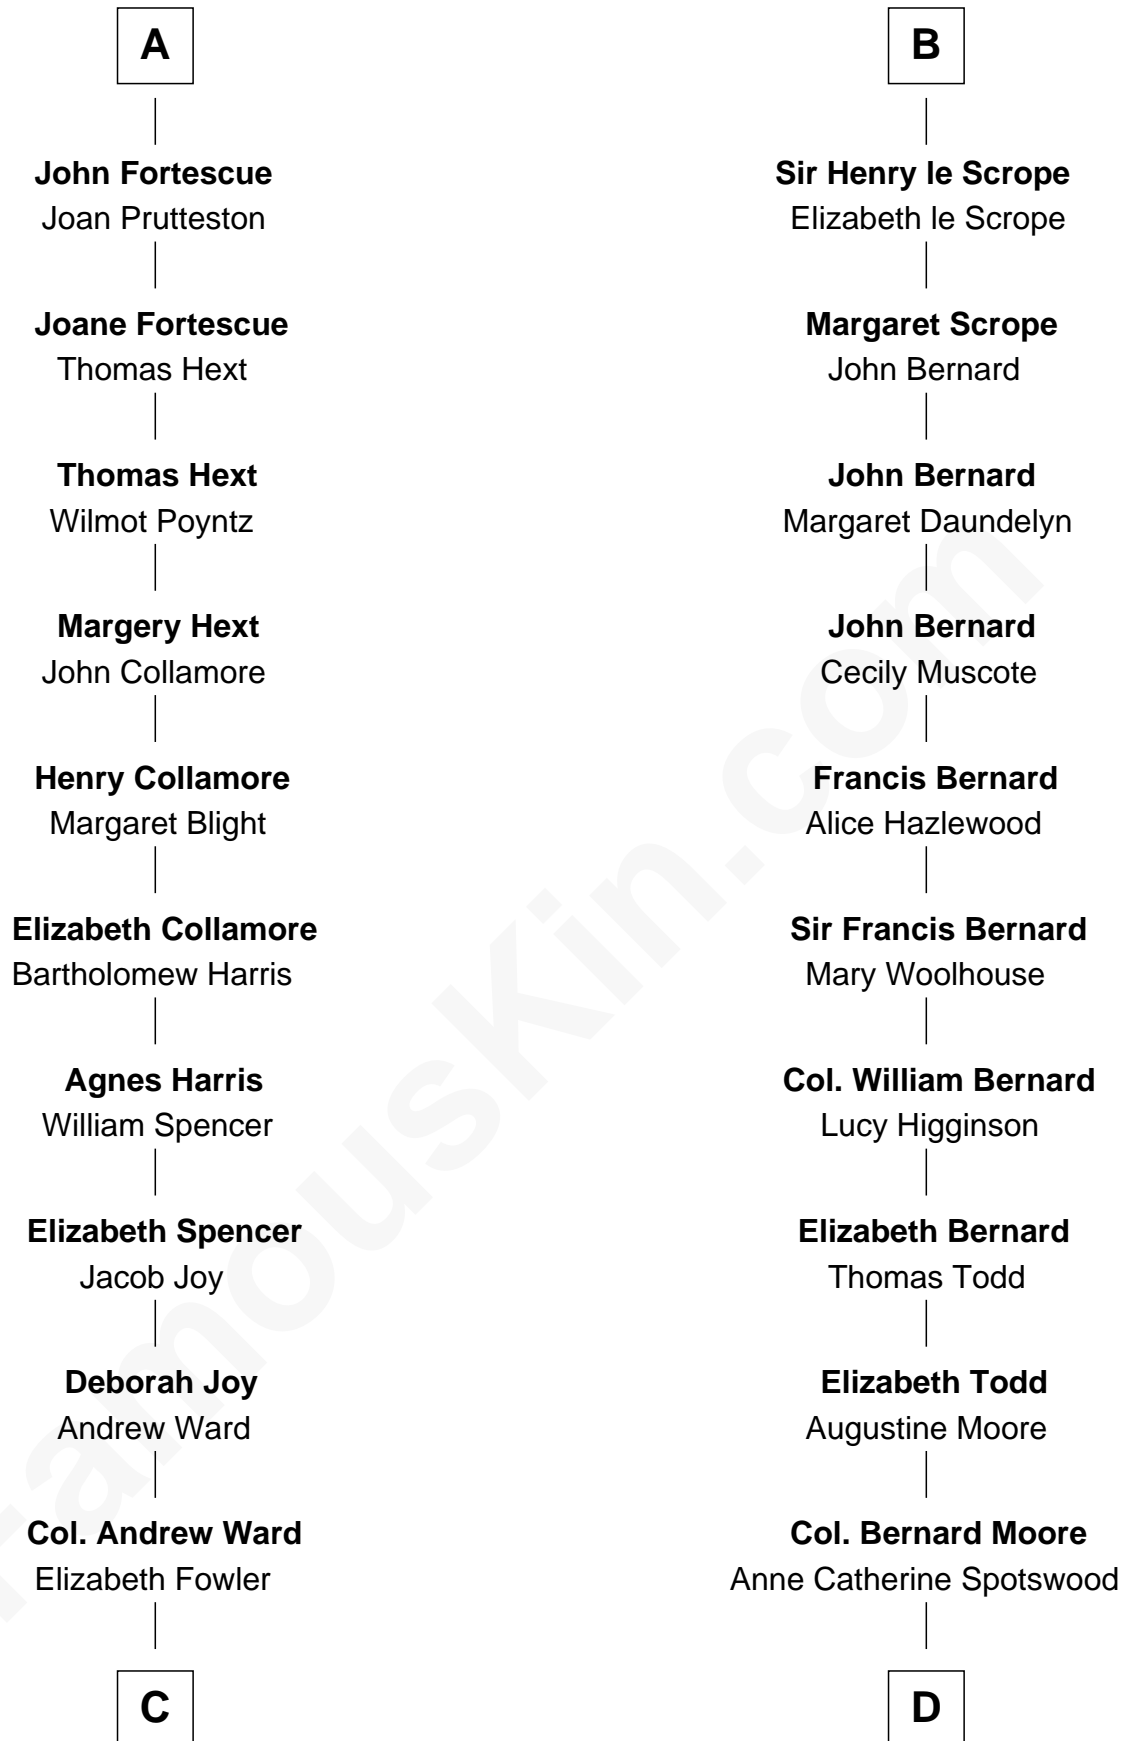

FamousKin.com

Relationship Chart of

Harriet Beecher Stowe

Author of Uncle Tom's Cabin

20th cousin of

Helen Keller

Author and Activist

C

Andrew Ward
Diana Hubbard

Roxana Ward
Eli Foote

Roxana Foote
Rev. Dr. Lyman Beecher

Harriet Beecher Stowe
Author of Uncle Tom's Cabin

D

Col. Alexander Spotswood Moore
Elizabeth Aylett

Mary Fairfax Moore
David Keller

Arthur Henley Keller
Kate Adams

Helen Keller
Author and Activist