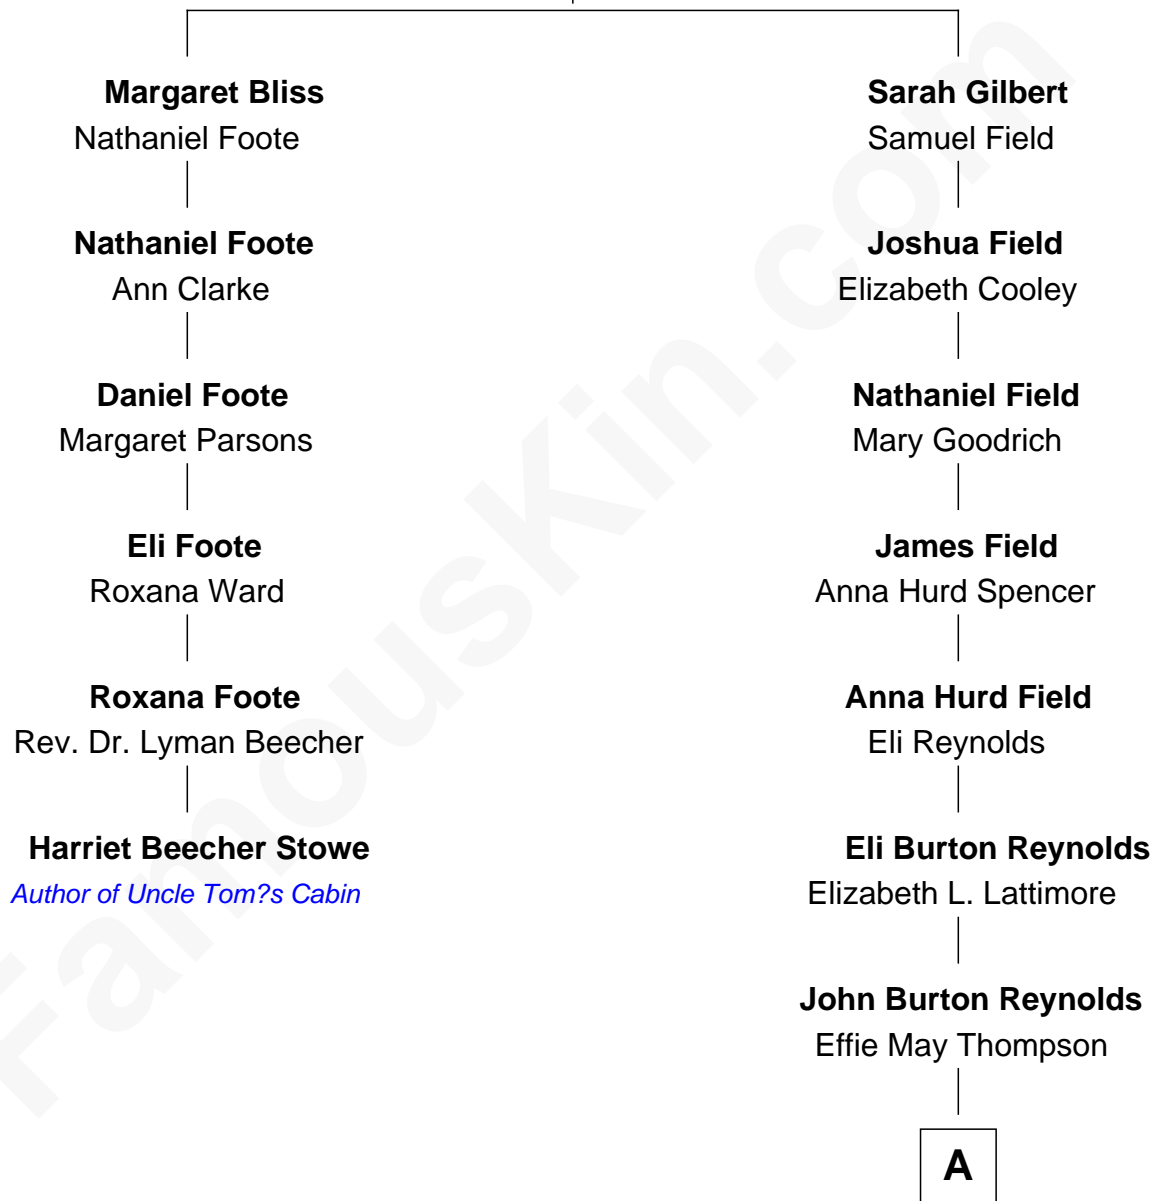

FamousKin.com Relationship Chart of

Harriet Beecher Stowe

Author of Uncle Tom's Cabin

5th cousin 3 times removed of

Burt Reynolds

Movie Actor

Catherine Chapin

*with husband
Nathaniel Bliss*

*with husband
Thomas Gilbert*

A

Burton Milo Reynolds
Harriette Fernette Miller

Burt Reynolds
Movie Actor

FamousKin.com