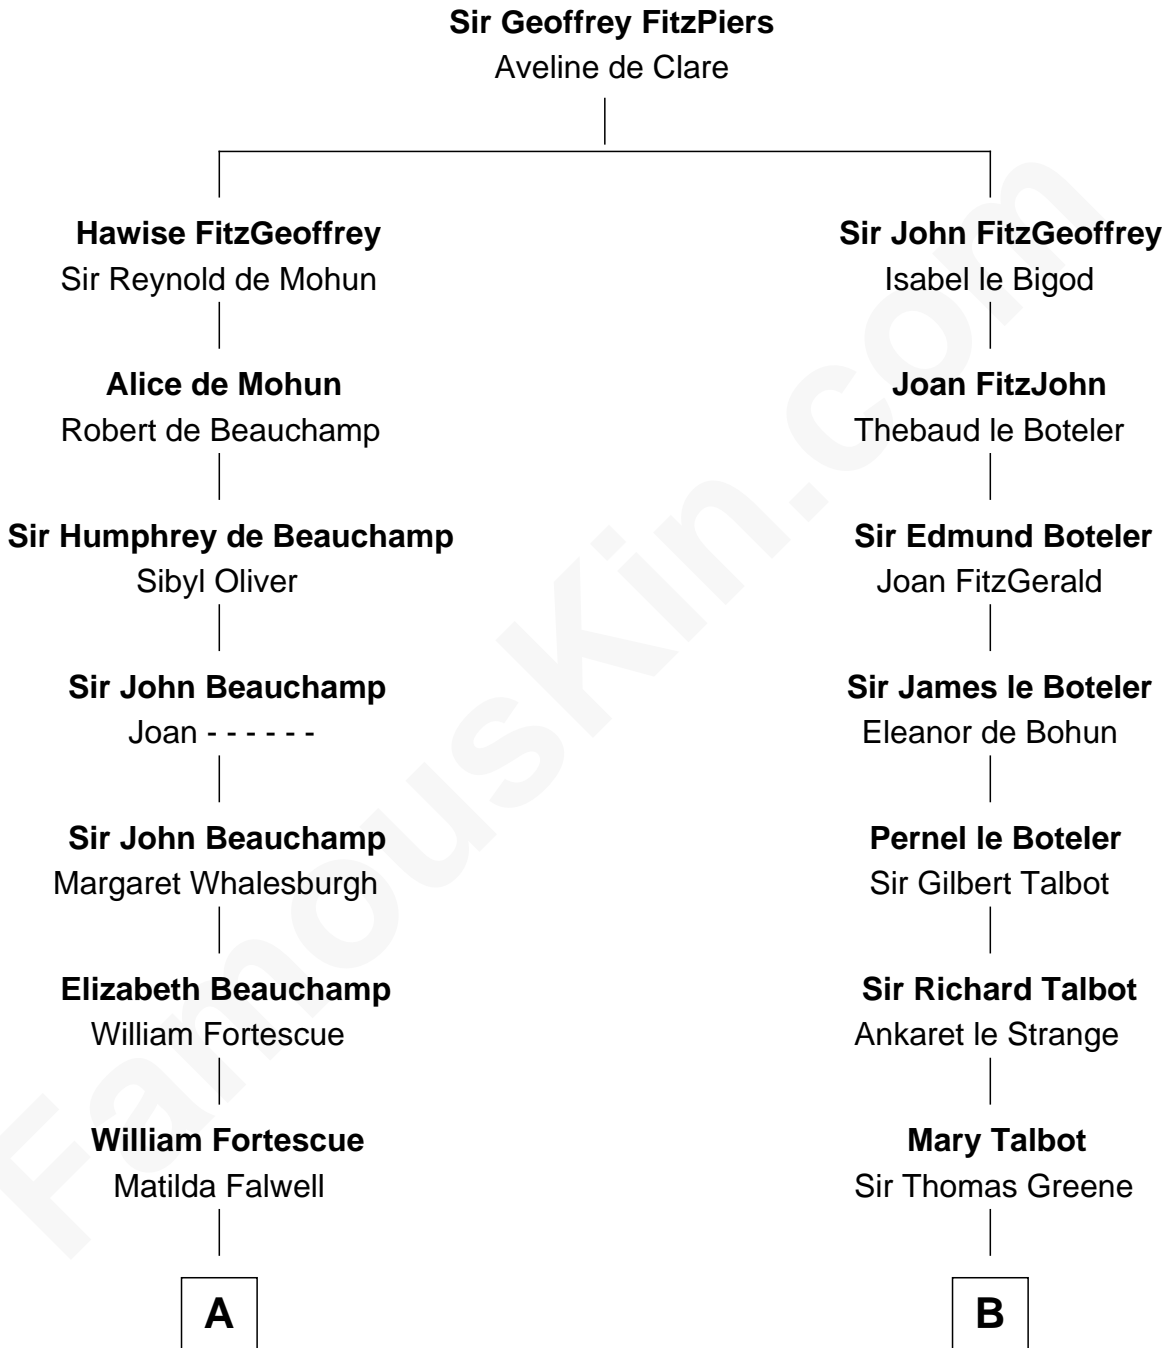

FamousKin.com Relationship Chart of

Harriet Beecher Stowe

Author of Uncle Tom's Cabin

20th cousin 1 time removed of

Melvil Dewey

Inventor of the Dewey Decimal System

C

Andrew Ward
Diana Hubbard

Roxana Ward
Eli Foote

Roxana Foote
Rev. Dr. Lyman Beecher

Harriet Beecher Stowe
Author of Uncle Tom's Cabin

D

Benjamin Cole
Squcie Fones

Benjamin Cole
Martha Wightman

Polly Cole
David Dewey

Joel Dewey
Eliza Green