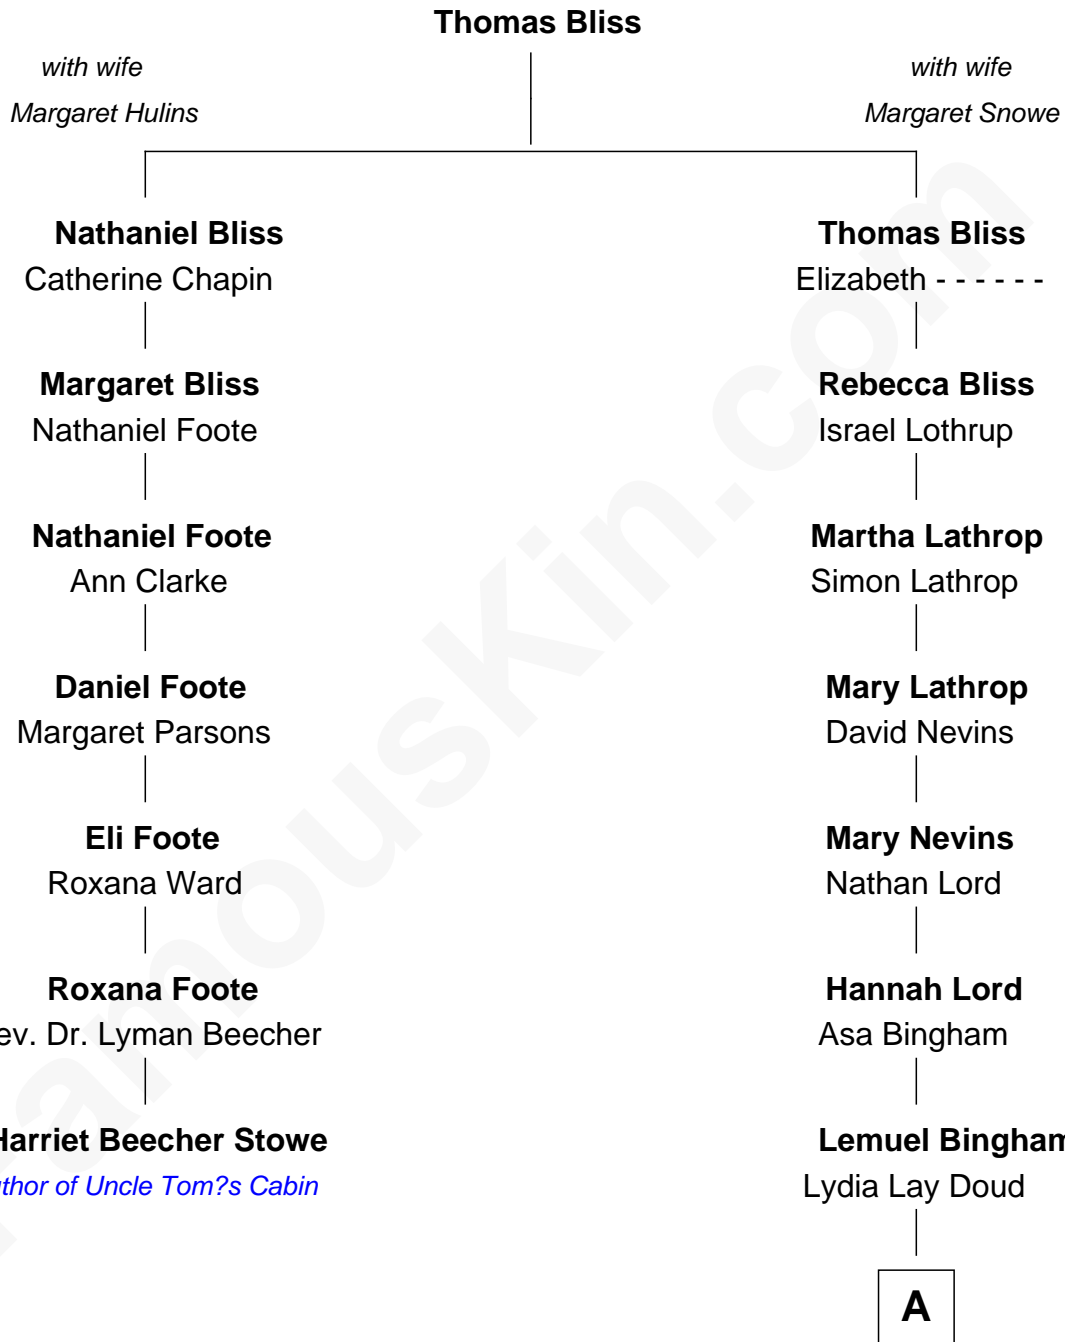

FamousKin.com Relationship Chart of

Harriet Beecher Stowe

Author of Uncle Tom's Cabin

6th cousin 3 times removed of

Thomas Edmund Dewey

47th Governor of New York

A

Emma Bingham
George Martin Dewey

George Martin Dewey
Annie L. Thomas

Thomas Edmund Dewey
47th Governor of New York

FamousKin.com