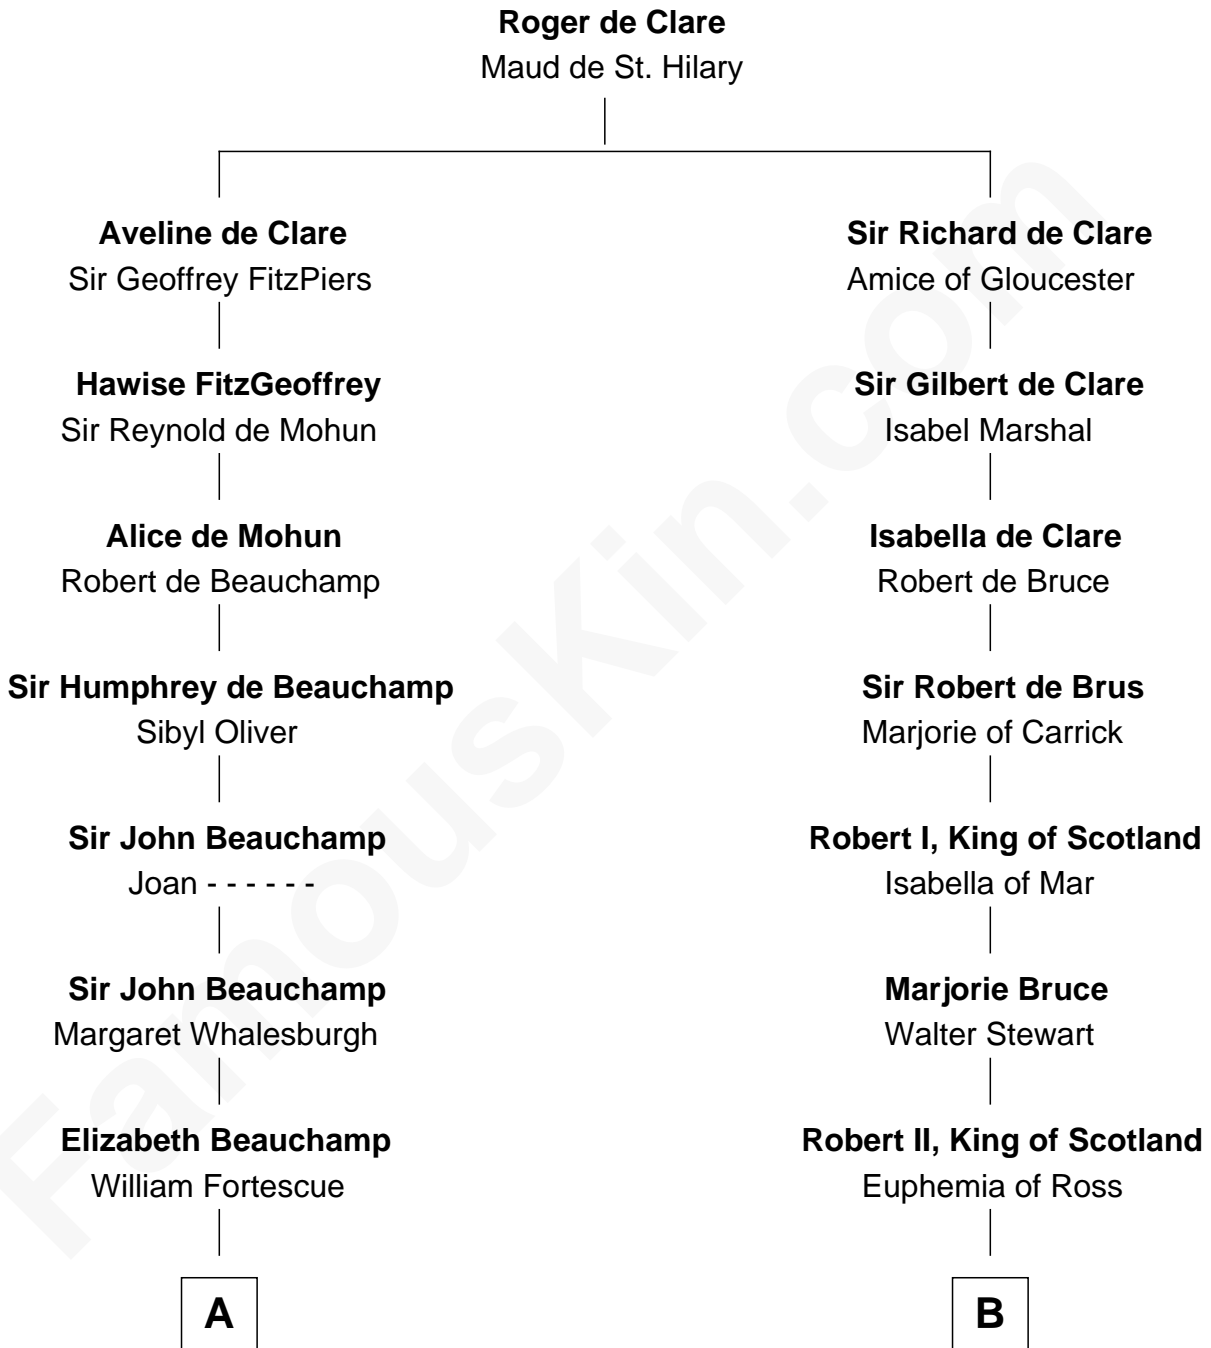

## Relationship Chart of

**Harriet Beecher Stowe**

*Author of Uncle Tom's Cabin*

18th cousin 3 times removed of

**Philip Livingston**

*Signer of the Declaration of Independence*

**C**

**Col. Andrew Ward**  
Elizabeth Fowler

**Andrew Ward**  
Diana Hubbard

**Roxana Ward**  
Eli Foote

**Roxana Foote**  
Rev. Dr. Lyman Beecher

**Harriet Beecher Stowe**  
*Author of Uncle Tom's Cabin*

**D**

**Philip Livingston**  
Catrina Van Brugh