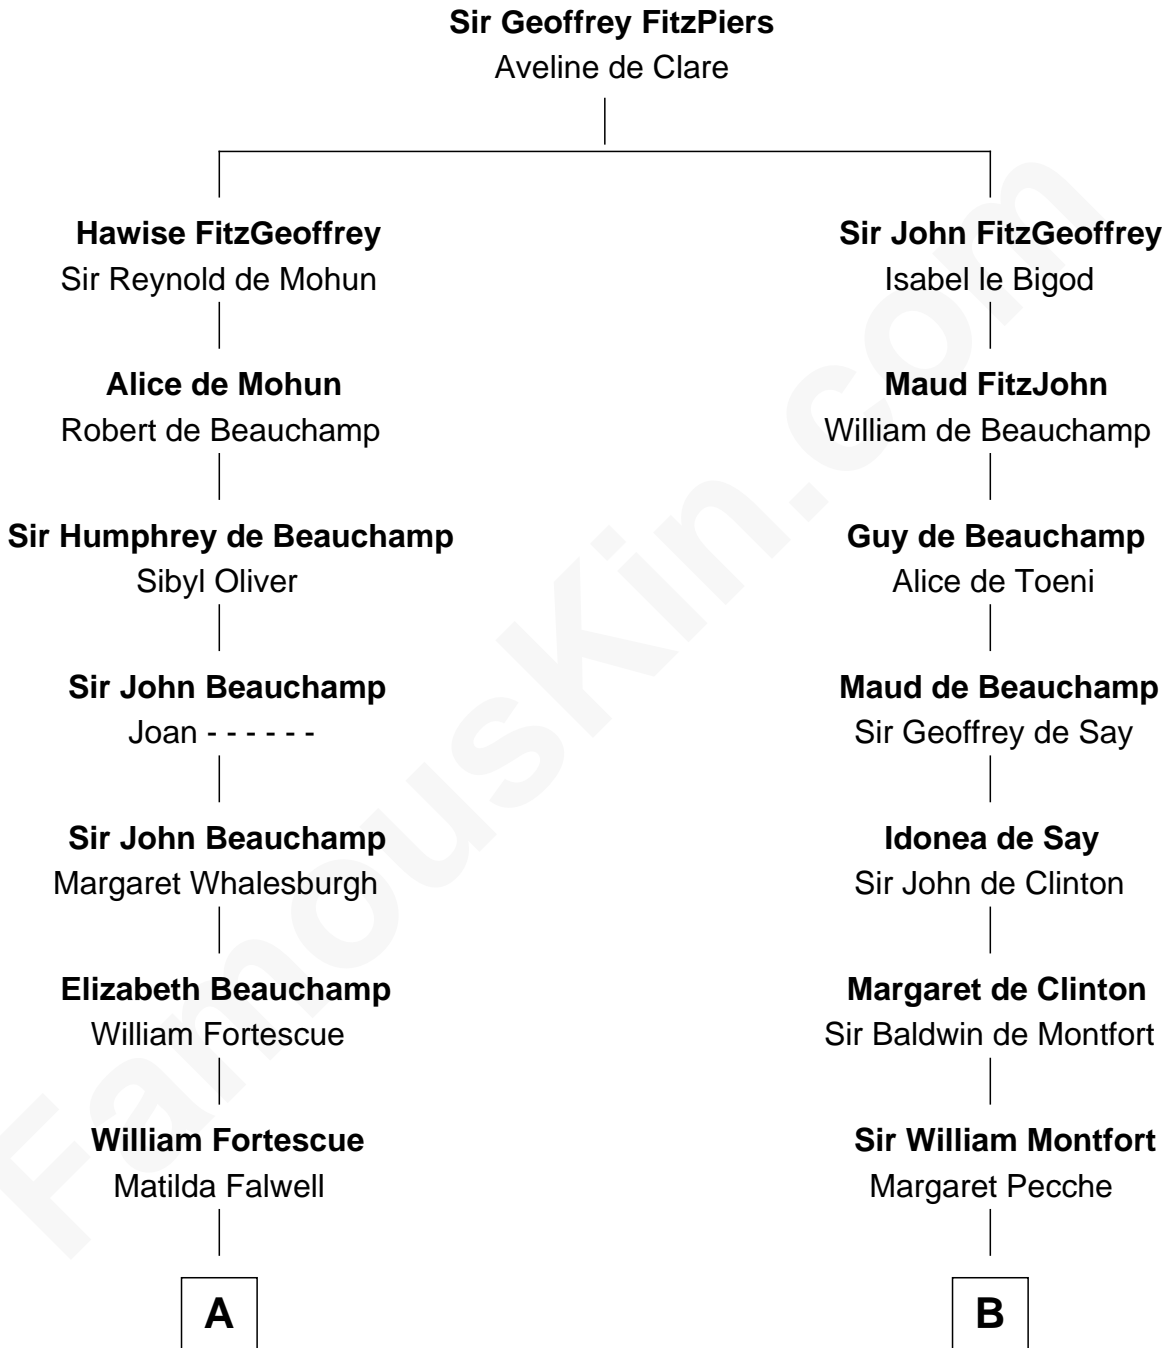

FamousKin.com

Relationship Chart of

Harriet Beecher Stowe

Author of Uncle Tom's Cabin

19th cousin 1 time removed of

Abraham Baldwin

Signer of the U.S. Constitution

C

Andrew Ward
Diana Hubbard

Roxana Ward
Eli Foote

Roxana Foote
Rev. Dr. Lyman Beecher

Harriet Beecher Stowe
Author of Uncle Tom's Cabin

D

Timothy Baldwin
Bathsheba Stone

Michael Baldwin
Lucy Dudley

Abraham Baldwin
Signer of the U.S. Constitution