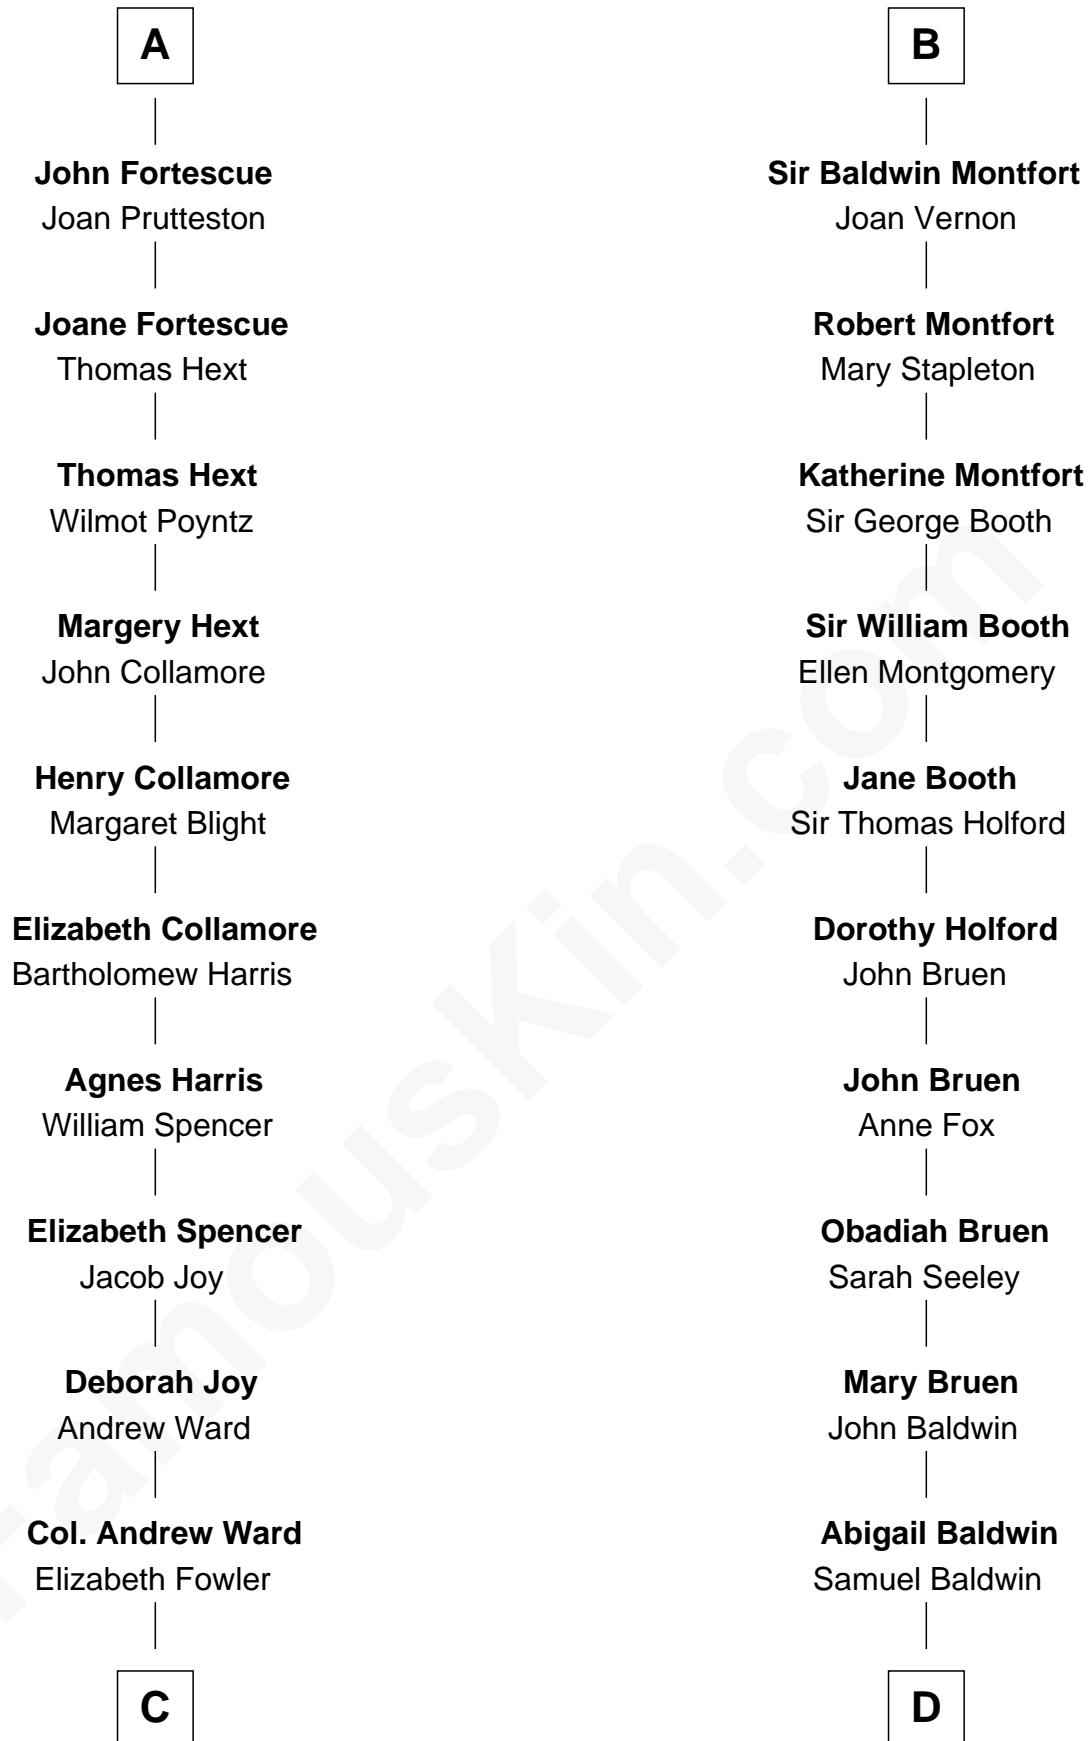

FamousKin.com

Relationship Chart of

Harriet Beecher Stowe

Author of Uncle Tom's Cabin

19th cousin 1 time removed of

Abraham Baldwin

Signer of the U.S. Constitution

C

Andrew Ward
Diana Hubbard

Roxana Ward
Eli Foote

Roxana Foote
Rev. Dr. Lyman Beecher

Harriet Beecher Stowe
Author of Uncle Tom's Cabin

D

Timothy Baldwin
Bathsheba Stone

Michael Baldwin
Lucy Dudley

Abraham Baldwin
Signer of the U.S. Constitution