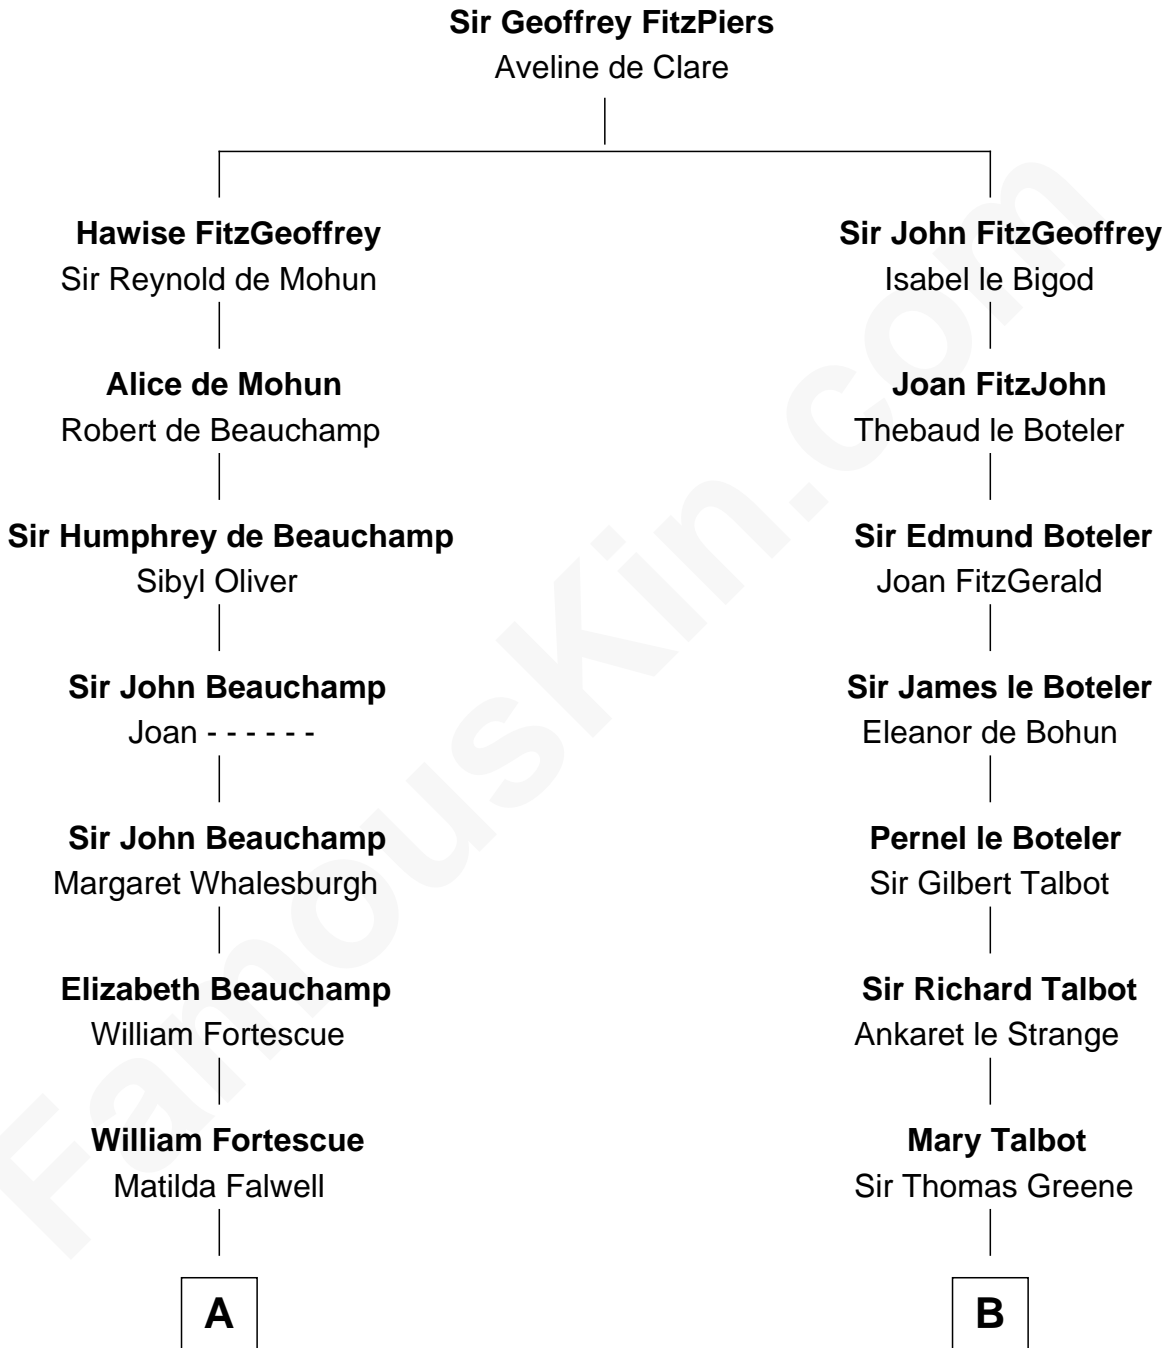

FamousKin.com Relationship Chart of

Harriet Beecher Stowe

Author of Uncle Tom's Cabin

18th cousin 2 times removed of

Daniel Carroll

Signer of the U.S. Constitution

C

Andrew Ward
Diana Hubbard

Roxana Ward
Eli Foote

Roxana Foote
Rev. Dr. Lyman Beecher

Harriet Beecher Stowe
Author of Uncle Tom's Cabin

D

Eleanor Darnall
Daniel Carroll

Daniel Carroll
Signer of the U.S. Constitution

FamousKin.com