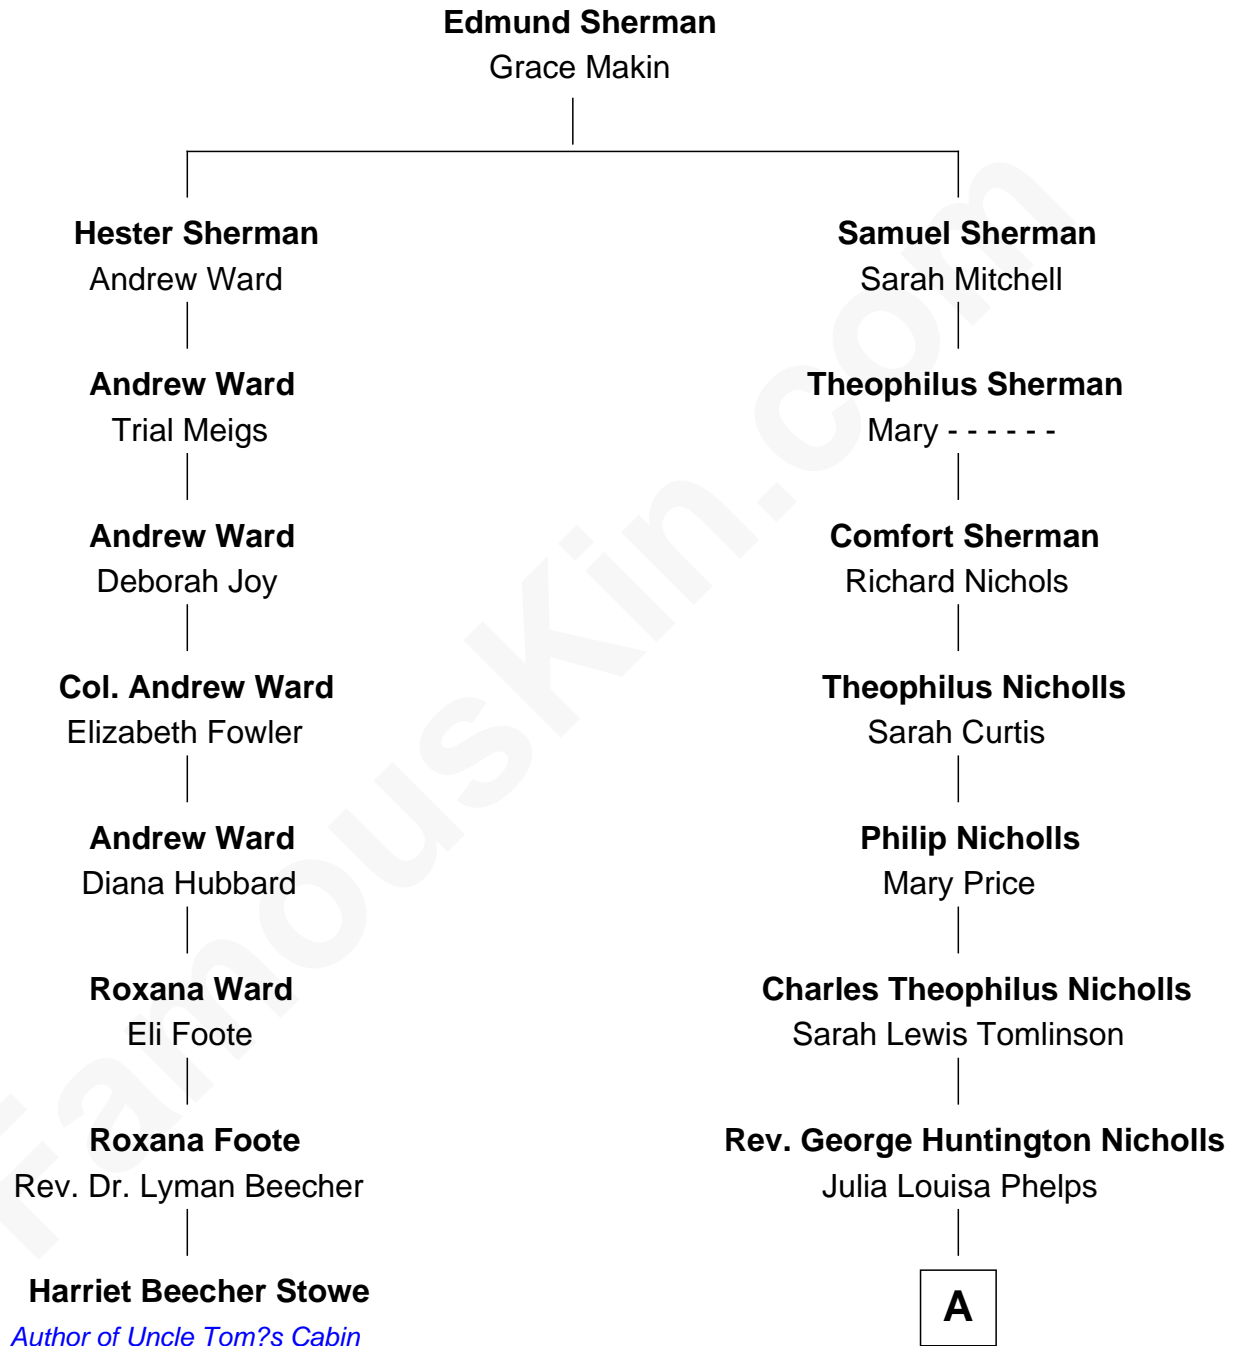

FamousKin.com Relationship Chart of

Harriet Beecher Stowe

Author of Uncle Tom's Cabin

7th cousin 4 times removed of

Treat Williams

TV & Movie Actor

A

—
Mary Nicholls

Charles W. Barnum

—
Richard Nicholls Barnum

Marian Hutchison Cocks

—
Eleanor Barnum

Treat Payne Andrew

—
Marian Andrew

Richard Norman Williams

—
Treat Williams