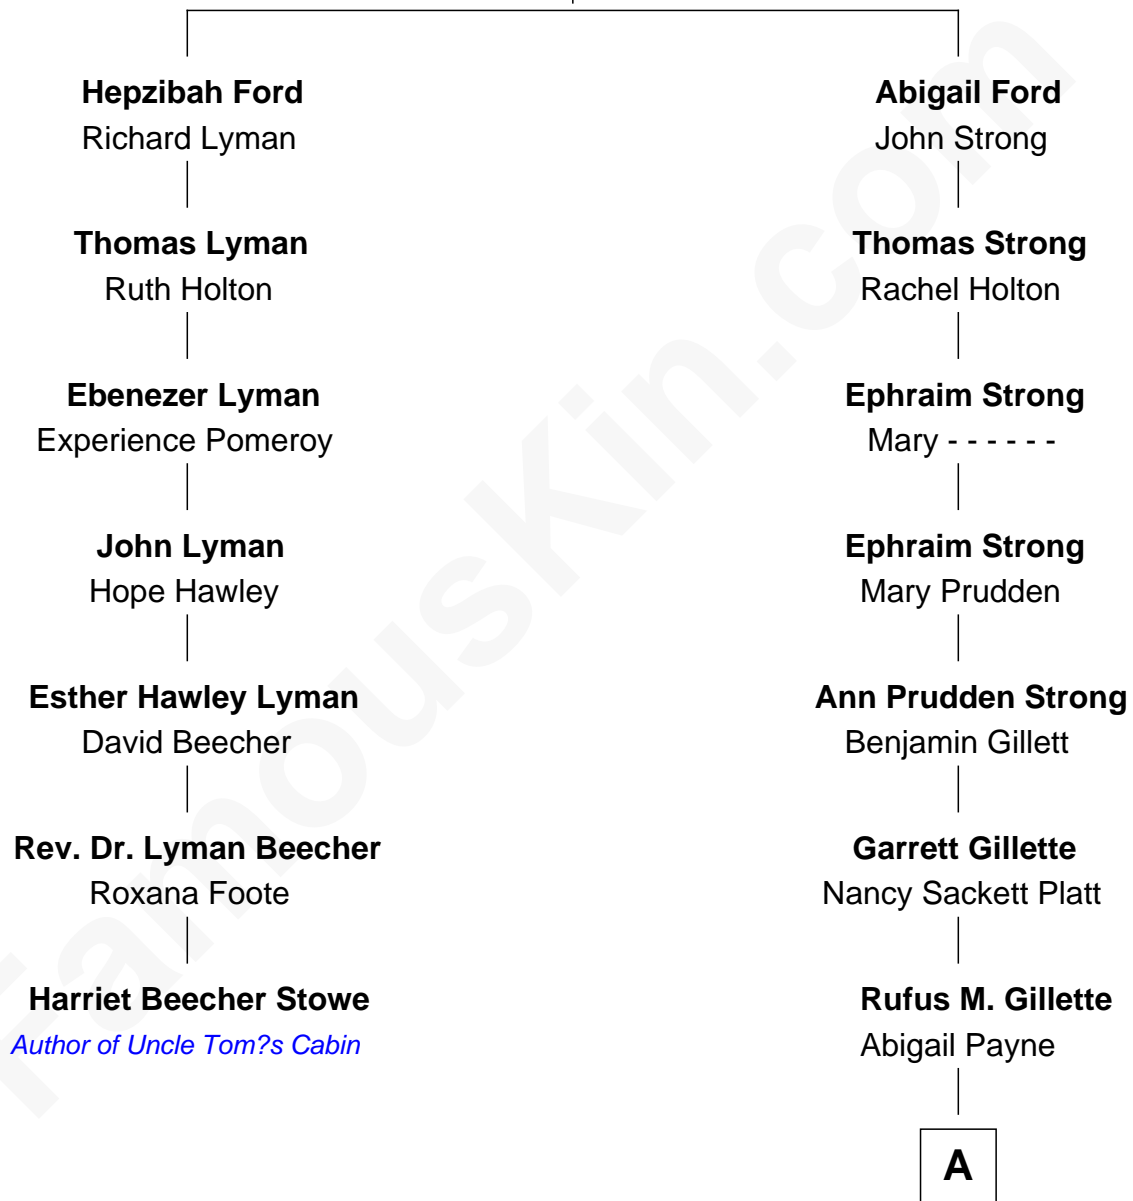

# FamousKin.com Relationship Chart of

**Harriet Beecher Stowe**

*Author of Uncle Tom's Cabin*

6th cousin 4 times removed of

**Treat Williams**

*TV & Movie Actor*

**Thomas Ford**  
Elizabeth Charde

**A**

—  
**Mary Abigail Gillette**

George Willey Andrew

—  
**Treat Payne Andrew**

Eleanor Barnum

—  
**Marian Andrew**

Richard Norman Williams

—  
**Treat Williams**

*TV & Movie Actor*