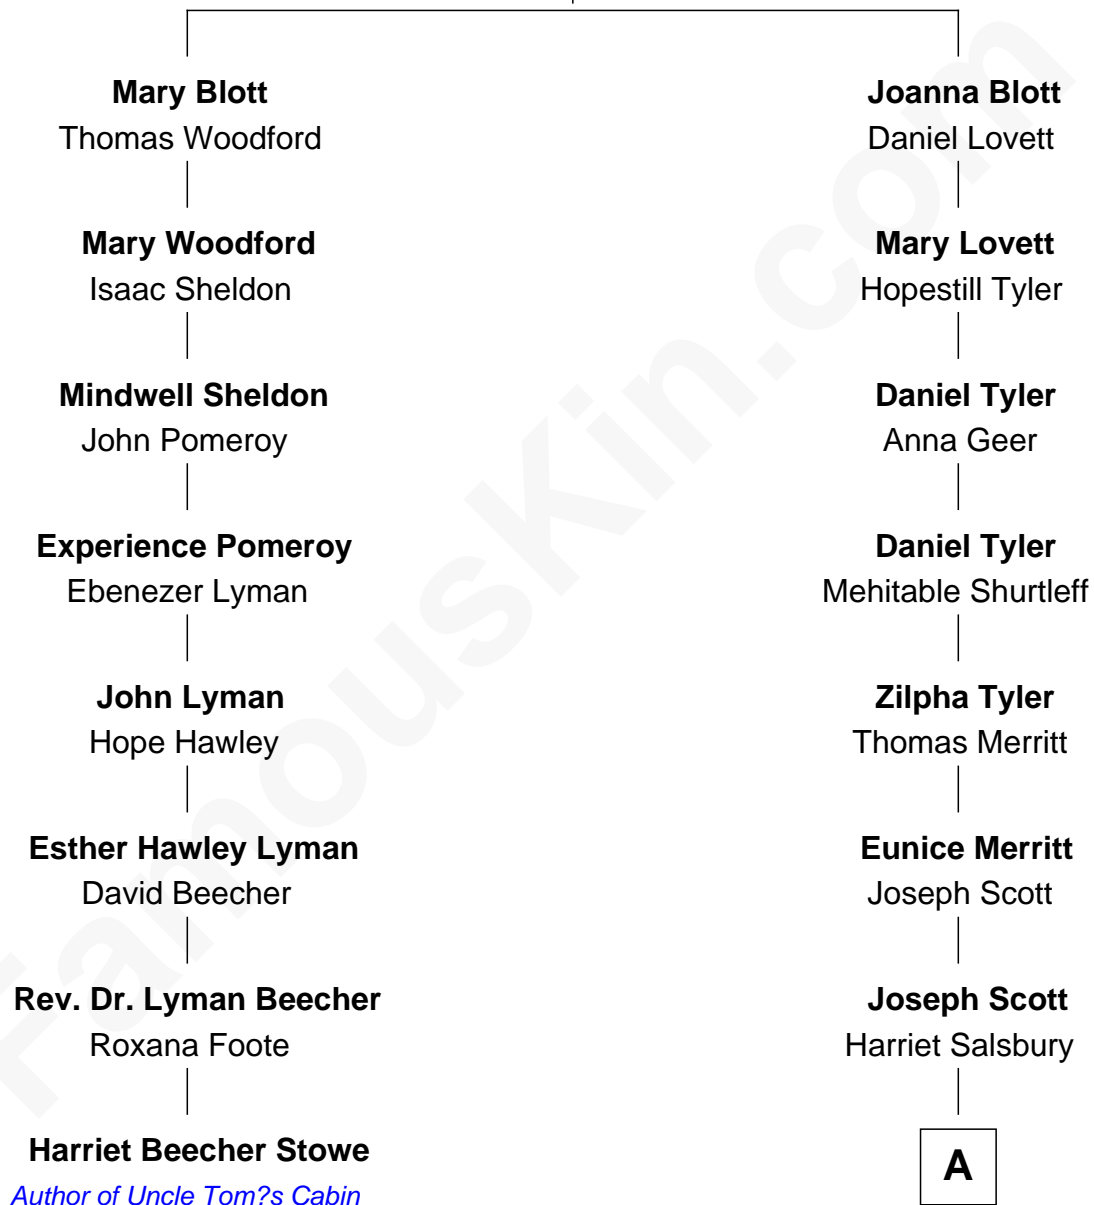

FamousKin.com Relationship Chart of

Harriet Beecher Stowe

Author of Uncle Tom's Cabin

7th cousin 4 times removed of

Treat Williams

TV & Movie Actor

Robert Blott
Susanna Selbee

A

Harriett Louisa Scott
George Sydney Andrew

George Willey Andrew
Mary Abigail Gillette

Treat Payne Andrew
Eleanor Barnum

Marian Andrew
Richard Norman Williams

Treat Williams
TV & Movie Actor