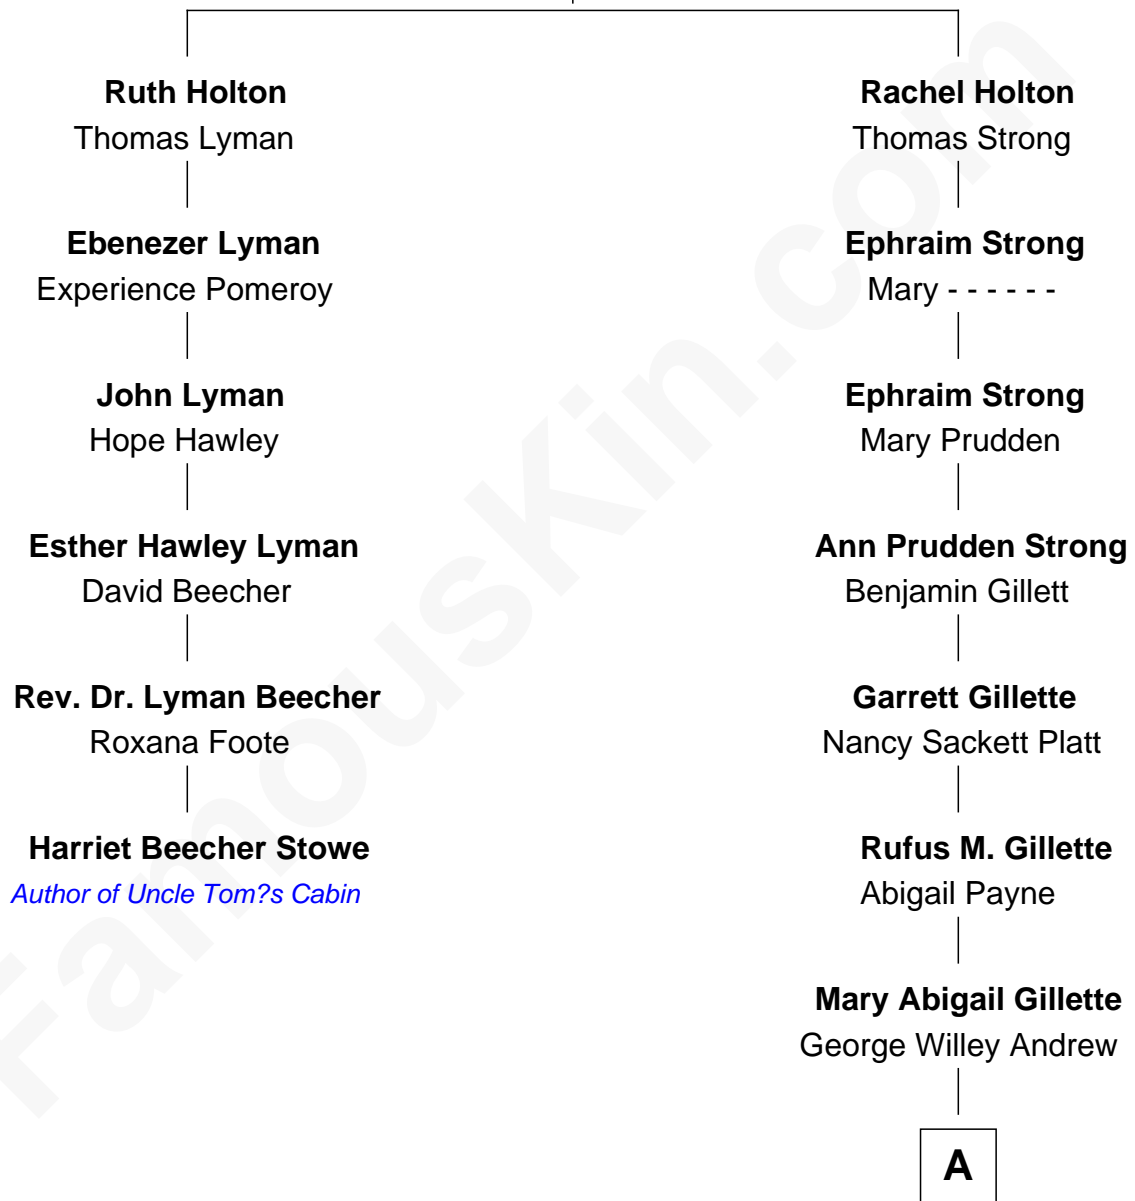

# FamousKin.com Relationship Chart of

**Harriet Beecher Stowe**

*Author of Uncle Tom's Cabin*

5th cousin 4 times removed of

**Treat Williams**

*TV & Movie Actor*

**William Holton**

Mary - - - - -

A

**Treat Payne Andrew**

Eleanor Barnum

**Marian Andrew**

Richard Norman Williams

**Treat Williams**

*TV & Movie Actor*

FamousKin.com