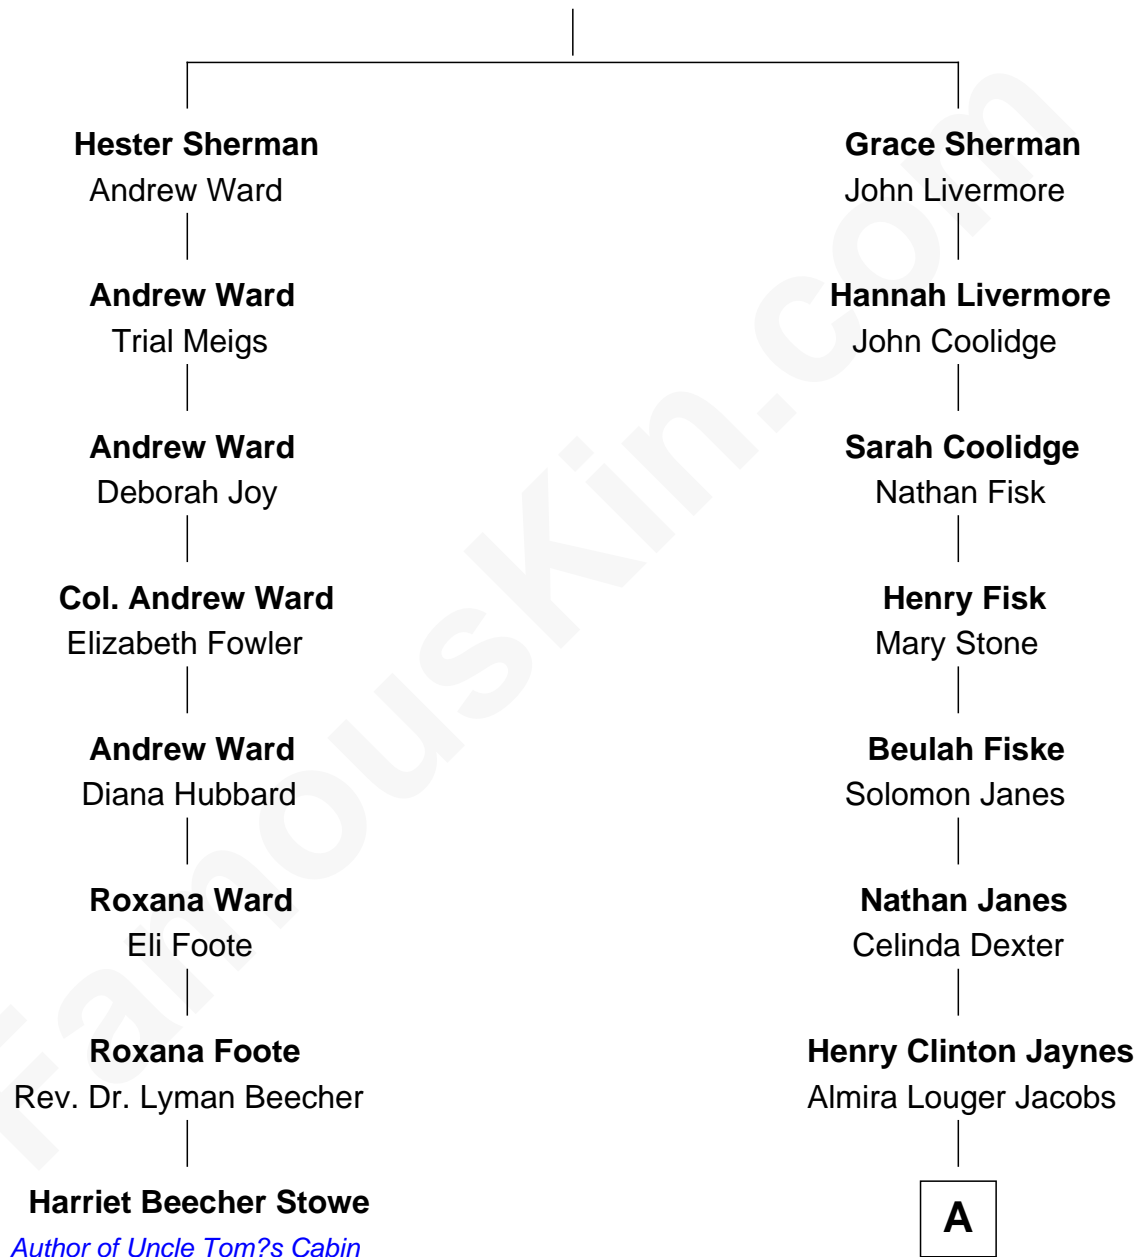

FamousKin.com Relationship Chart of

Harriet Beecher Stowe

Author of Uncle Tom's Cabin

7th cousin 3 times removed of

Peter Fonda

TV and Movie Actor

Edmund Sherman

Grace Makin

A

Henry Silas Jaynes

Elma L. Lanphear

Herberta Elma Jaynes

William Brace Fonda

Henry Jaynes Fonda

Frances Ford Seymour

Peter Fonda